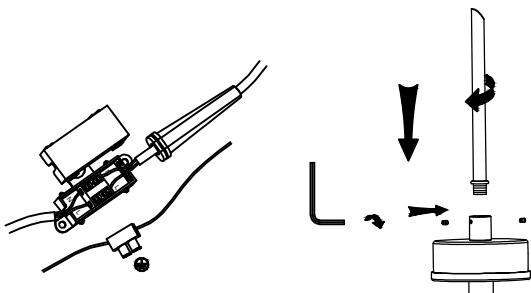

Specification Sheet

Picture:

Product size:

Name: ----- Corolla 5 Pendant
Code: ----- 3068
Finish: ----- Polished+Opal
Main Material: -- Stainless steel
Shade Material: -- Opal Glass

Lamp Source: E14

Wattage: 5x40W / 5x9W

650*625*205(mm) 1pc

Net Weight: 13.6KGS

Outer Carton:

670*645*840(mm) 4pcs

Cable Length / Terminal Block:

Installation Instruction:

size:Φ90*20