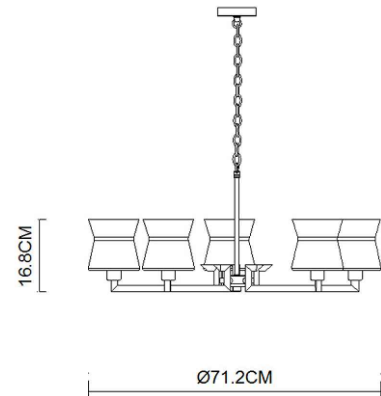

Specification Sheet

Picture:

Product size:

Name: ----- Corolla 5 Pendant
Code: ----- 3068
Finish: ----- Polished+Opal
Main Material: -- Stainless steel
Shade Material: -- Opal Glass

Lamp Source: E14

Wattage: 5x40W / 5x9W

Input Voltage: 220~240 V

Lumen: 1700 lm

Switch: Na

Energy Efficiency Class:

Plug: Na

Specification:

Inner Box:

Gross Weight: 23.8KGS

650*625*205(mm) 1pc

Net Weight: 13.6KGS

Outer Carton:

670*645*840(mm) 4pcs

Cable Length / Terminal Block:

Installation Instruction:

size:Φ90*20