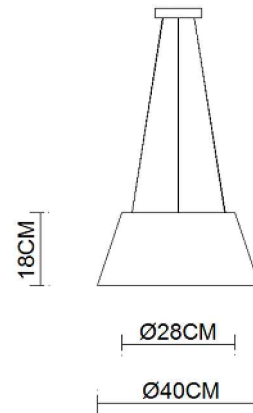

Specification Sheet

Picture:

Product size:

Name: ----- Optic2 Bar Pendant
Code: ----- 3600
Finish: ----- Polished
Main Material: --- Stainless steel
Shade Material: -- Fabric+PVC

Lamp Source: E27

Wattage: 2x40W / 2x9W

Input Voltage: 220~240 V

Lumen: 680 lm

Switch: Na

Energy Efficiency Class:

Plug: Na

Specification:

Inner Box:

Gross Weight: KGS

460*460*295(mm) 1pc

Net Weight: KGS

Outer Carton:

480*480*620(mm) 2pcs

Cable Length / Terminal Block:

Installation Instruction:

size:Ø115xH:25