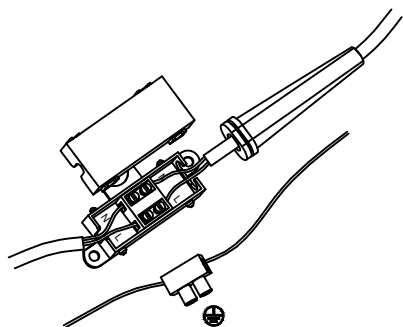

Specification Sheet

Picture:

Product size:

Name: ----- Simple Wall Lamp
Code: ----- 1380
Finish: ----- Polished
Main Material: -- Stainless steel+Steel
Shade Material: -- Aluminium

Lamp Source: LED

Wattage:  1x3W

Gross Weight: 9.2 KGS

210*140*145(mm) 1pc

Net Weight: 5.4 KGS

Outer Carton:

580*225*610(mm) 16pcs

Cable Length / Terminal Block:

Installation Instruction: