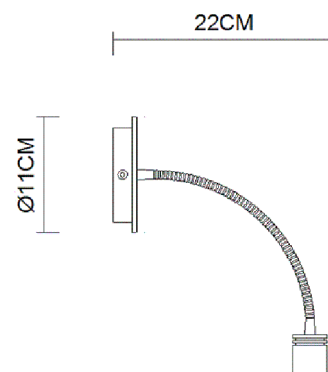

Specification Sheet

Picture:

Product size:

Name: ----- Simple Wall Lamp
Code: ----- 1380
Finish: ----- Polished
Main Material: -- Stainless steel+Steel
Shade Material: -- Aluminium

Lamp Source: LED

Wattage:  1x3W

Input Voltage: 220~240 V

Lumen: 160 lm

Switch: Micro Switch

Energy Efficiency Class: A

Plug: Na

Specification:

IP20

Inner Box:

Gross Weight: 9.2 KGS

210*140*145(mm) 1pc

Net Weight: 5.4 KGS

Outer Carton:

580*225*610(mm) 16pcs

Cable Length / Terminal Block:

Installation Instruction: