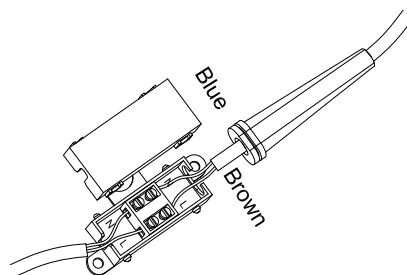

# Specification Sheet

Picture:

Name: ----- Latour Recessed+Hose Wall Lamp

Code: ----- 1844

Finish: ----- Polished+Chrom

Main Material: --- Stainless steel

Shade Material: -- Aluminium

Product size:

IP20

Inner Box:

230\*210\*135(mm) 1pc

Gross Weight: KGS

Net Weight: KGS

Outer Carton:

480\*440\*300(mm) 8pcs

Open the hole in the fixing board  
size:Ø5.5CM

Cable Length / Terminal Block:

Installation Instruction: