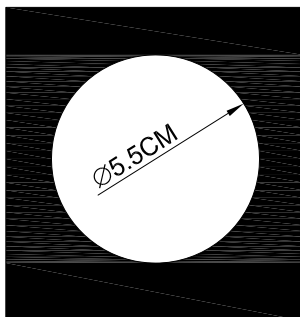

# Specification Sheet

Picture:

Name: ----- Latour Recessed+Hose Wall Lamp

Code: ----- 1844

Finish: ----- Polished+Chrom

Main Material: --- Stainless steel

Shade Material: -- Aluminium

Product size:

IP20

Inner Box:

230\*210\*135(mm) 1pc

Gross Weight: KGS

Net Weight: KGS

Outer Carton:

480\*440\*300(mm) 8pcs

Open the hole in the fixing board  
size:Ø5.5CM