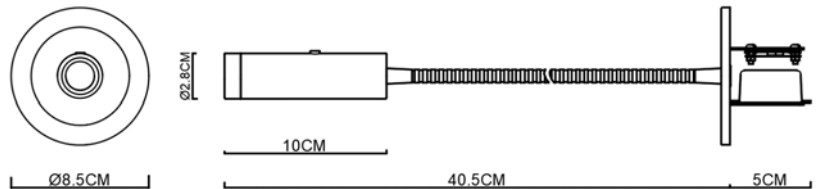

# Specification Sheet

Picture:

Name: ----- Latour Recessed+Hose Wall Lamp

Code: ----- 1844

Finish: ----- Polished+Chrom

Main Material: --- Stainless steel

Shade Material: -- Aluminium

Product size:

Lamp Source: LED

Wattage: 1xMax3W

Input Voltage: 220~240 V

Lumen: 150 lm

Switch: Micro Switch

Energy Efficiency Class: A

Plug: Na

Specification:

IP20

Inner Box:

230\*210\*135(mm) 1pc

Gross Weight: KGS

Net Weight: KGS

Outer Carton:

480\*440\*300(mm) 8pcs

Open the hole in the fixing board  
size:Ø5.5CM