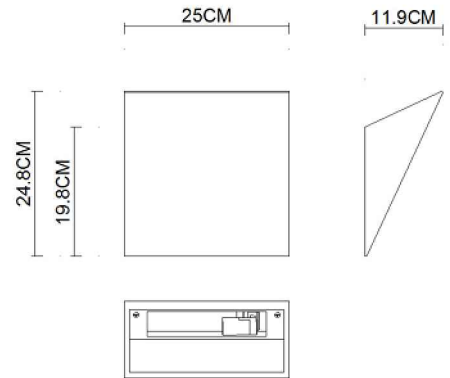

# Specification Sheet

Picture:

Product size:

Name: ----- Jokul Large Plaster Wall Lamp  
Code: ----- 1274  
Finish: ----- White  
Main Material: --- Plaster+Steel  
Shade Material: -- Plaster

Lamp Source: E14

Wattage: 1x40W / 1x9W

Input Voltage: 220~240 V

Lumen: 340 lm

Switch: Na

Energy Efficiency Class:

Plug: Na

Specification:

Inner Box:

Gross Weight: 10.7KGS

325\*160\*365(mm) 1pc

Net Weight: 8KGS

Outer Carton:

660\*345\*390(mm) 4pcs

Cable Length / Terminal Block:

Installation Instruction: