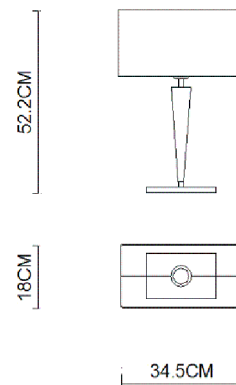

Specification Sheet

Picture:

Product size:

Name: ----- Mansion Table Lamp

Code: ----- 4123

Finish: ----- Polished

Main Material: --- Stainless steel

Shade Material: -- Fabric+PVC

Inner Box:

Gross Weight: 12.6KGS

400*230*450(mm) 1pc

Net Weight: 7.2KGS

Outer Carton:

480*415*930(mm) 4pcs

Installation Instruction: