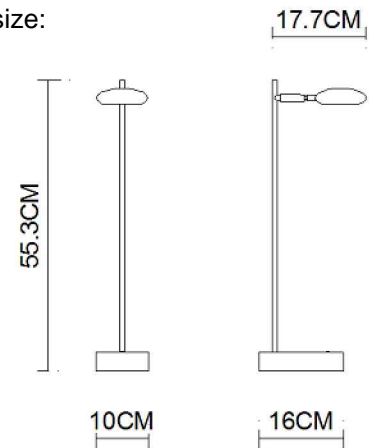

Specification Sheet

Picture:

Name: ----- Z Round Table
Lamp
Code: ----- 4647
Finish: ----- Polished
Main Material: -- Stainless steel
Shade Material: -- Stainless steel

Product size:

Lamp Source: LED

Wattage:  1x3W

Input Voltage: 220~240 V

Lumen: 138 lm

Switch: Micro Switch

Energy Efficiency Class: A

Plug: EU

Specification:

IP20

Inner Box:

190*130*700(mm) 1pc

Gross Weight: KGS

Net Weight: KGS

Outer Carton:

400*280*730(mm) 4pcs

Installation Instruction: