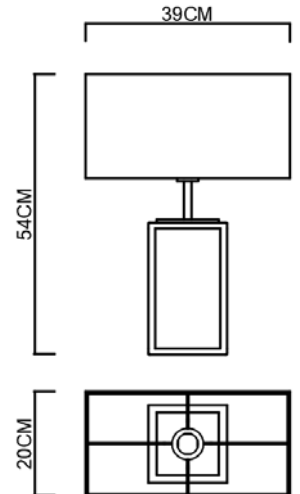

Specification Sheet

Picture:

Product size:

Name: ----- Time Square Big Table Lamp
Code: ----- 4819
Finish: ----- Textured Black + Mirror / Bronze + Mirror
Main Material: --- Steel
Shade Material: -- Fabric+PVC

Lamp Source: E27

Wattage: 1x60W / 1x12W

Input Voltage: 220~240 V

Lumen: 540 lm

Switch: In-line Switch

Energy Efficiency Class:

Plug: EU

Specification:

Inner Box:

445*255*490(mm) 1pc

Gross Weight: KGS

Net Weight: KGS

Outer Carton:

530*465*520(mm) 2pcs

Installation Instruction: