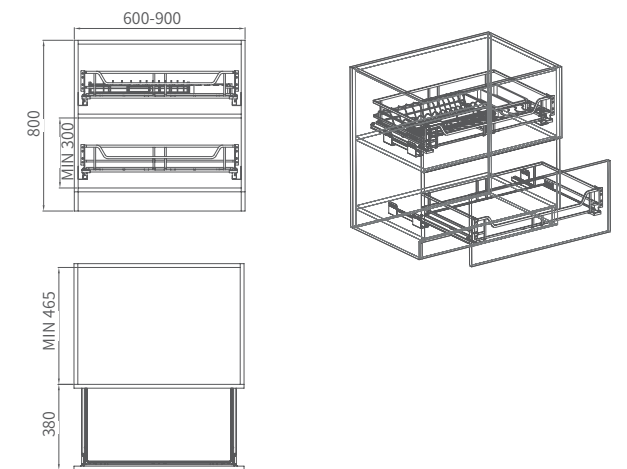

ITEM 型号	DESCRIPTION 产品描述	SPECIFICATION (MM) 产品规格 深 x 宽 x 高 (MM)	CABINET WIDTH (MM) 橱柜宽度 (MM)	INSIDE WIDTH OF CABINET (MM) 橱柜内宽度 (MM)
A620M3	地柜联动拉篮 Pull-out basket	D500xW380xH560	450	414

THE MINIMALISM IS EMBODIED TO THE EXTREME, AND MORE IMAGINATION AND BREATHING ARE RELEASED IN THE LEISURE SPACE.
 将简约主义体现至极致，在闲适的空间里释放更多的想像与呼吸。

ITEM 型号	DESCRIPTION 产品描述	SPECIFICATION (MM) 产品规格 深 x 宽 x 高 (MM)	CABINET WIDTH (MM) 橱柜宽度 (MM)	INSIDE WIDTH OF CABINET (MM) 橱柜内宽度 (MM)
A670AM3	地柜联动拉篮 Pull-out basket	D500 x W520 x H560	600	564

FROM CRAFTSMANSHIP TO DETAILS, IT IS GUARANTEED TO BE FULLY FUNCTIONAL AND PRACTICAL, AND THERE IS NO LACK OF FASHION.

从工艺到细节，保证功能完备实用，且又不乏时尚格调。

UNLEASH THE CHARM AND PRESENT YOU WITH AN ELEGANT AND ARTISTIC STORAGE SPACE.
释放魅力，为您呈现一个优雅、艺术的收纳空间。

ITEM 型号	DESCRIPTION 产品描述	SPECIFICATION (MM) 产品规格 深 x 宽 x 高 (MM)	CABINET WIDTH (MM) 橱柜宽度 (MM)	INSIDE WIDTH OF CABINET (MM) 橱柜内宽度 (MM)
B246B	600 柜黑金钢平篮 Pull-out basket	D460xW564xH165	600	564
B247B	700 柜黑金钢平篮 Pull-out basket	D460xW664xH165	700	664
B2475B	750 柜黑金钢平篮 Pull-out basket	D460xW714xH165	750	714
B248B	800 柜黑金钢平篮 Pull-out basket	D460xW764xH165	800	764
B249B	900 柜黑金钢平篮 Pull-out basket	D460xW864xH165	900	864