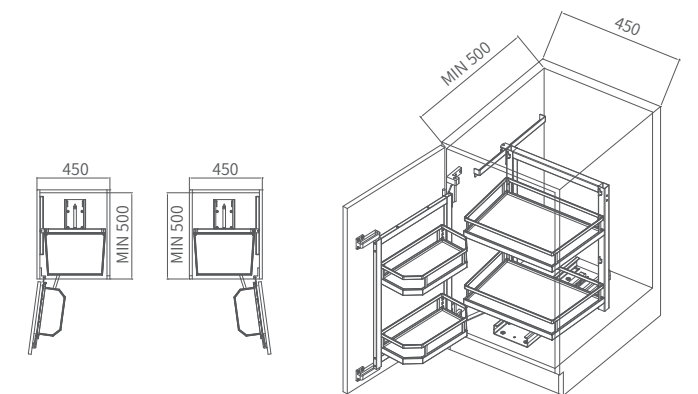

ITEM 型号	DESCRIPTION 产品描述	SPECIFICATION (MM) 产品规格 深 x 宽 x 高 (MM)	CABINET WIDTH (MM) 橱柜宽度 (MM)	INSIDE WIDTH OF CABINET (MM) 橱柜内宽度 (MM)
A671M3	四层半怪物 4 - SHELF	D530xW535xH1080	600	564
A672M3	五层半怪物 5 - SHELF	D530xW535xH1280	600	564
A673M3	六层半怪物 6 - SHELF	D530xW535xH1480	600	564
A674M3	六层半怪物 6 - SHELF	D530xW535xH1680	600	564

ITEM 型号	DESCRIPTION 产品描述	SPECIFICATION (MM) 产品规格 深 x 宽 x 高 (MM)	CABINET WIDTH (MM) 橱柜宽度 (MM)	INSIDE WIDTH OF CABINET (MM) 橱柜内宽度 (MM)
A620M3	地柜联动拉篮 Pull-out basket	D500xW380xH560	450	414

THE MINIMALISM IS EMBODIED TO THE EXTREME, AND MORE IMAGINATION AND BREATHING ARE RELEASED IN THE LEISURE SPACE.
 将简约主义体现至极致，在闲适的空间里释放更多的想像与呼吸。

ITEM 型号	DESCRIPTION 产品描述	SPECIFICATION (MM) 产品规格 深 x 宽 x 高 (MM)	CABINET WIDTH (MM) 橱柜宽度 (MM)	INSIDE WIDTH OF CABINET (MM) 橱柜内宽度 (MM)
A670AM3	地柜联动拉篮 Pull-out basket	D500 x W520 x H560	600	564

FROM CRAFTSMANSHIP TO DETAILS, IT IS GUARANTEED TO BE FULLY FUNCTIONAL AND PRACTICAL, AND THERE IS NO LACK OF FASHION.