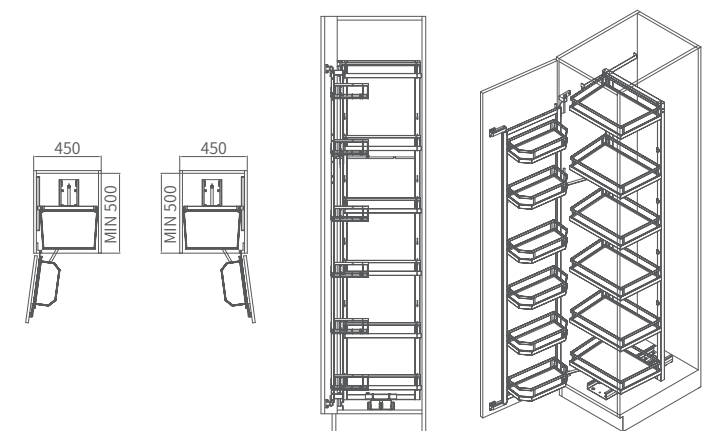

THE LAYER HEIGHT IS ADJUSTABLE, AND THE HEIGHT BETWEEN THE BASKETS CAN BE ADJUSTED.

层高可调，篮体之间调节高低。

半怪物

PANTRY DEPOT

MEET DIFFERENT NEEDS

满足不同需求

THE CAPACITY IS BEYOND IMAGINATION, AND THE MULTI-LAYER SEPARATE STORAGE SPACE MAKES THE KITCHEN MORE TIDY AND BEAUTIFUL.
容量超乎想象，多层单独存储空间，让厨房更整洁美观。

ITEM 型号	DESCRIPTION 产品描述	SPECIFICATION (MM) 产品规格 深 x 宽 x 高 (MM)	CABINET WIDTH (MM) 橱柜宽度 (MM)	INSIDE WIDTH OF CABINET (MM) 橱柜内宽度 (MM)
A661M3	六层半怪物 6 - SHELF	D530xW405xH1680	450	414
A662M3	六层半怪物 6 - SHELF	D530xW405xH1480	450	414
A663M3	五层半怪物 5 - SHELF	D530xW405xH1280	450	414
A664M3	四层半怪物 4 - SHELF	D530xW405xH1080	450	414