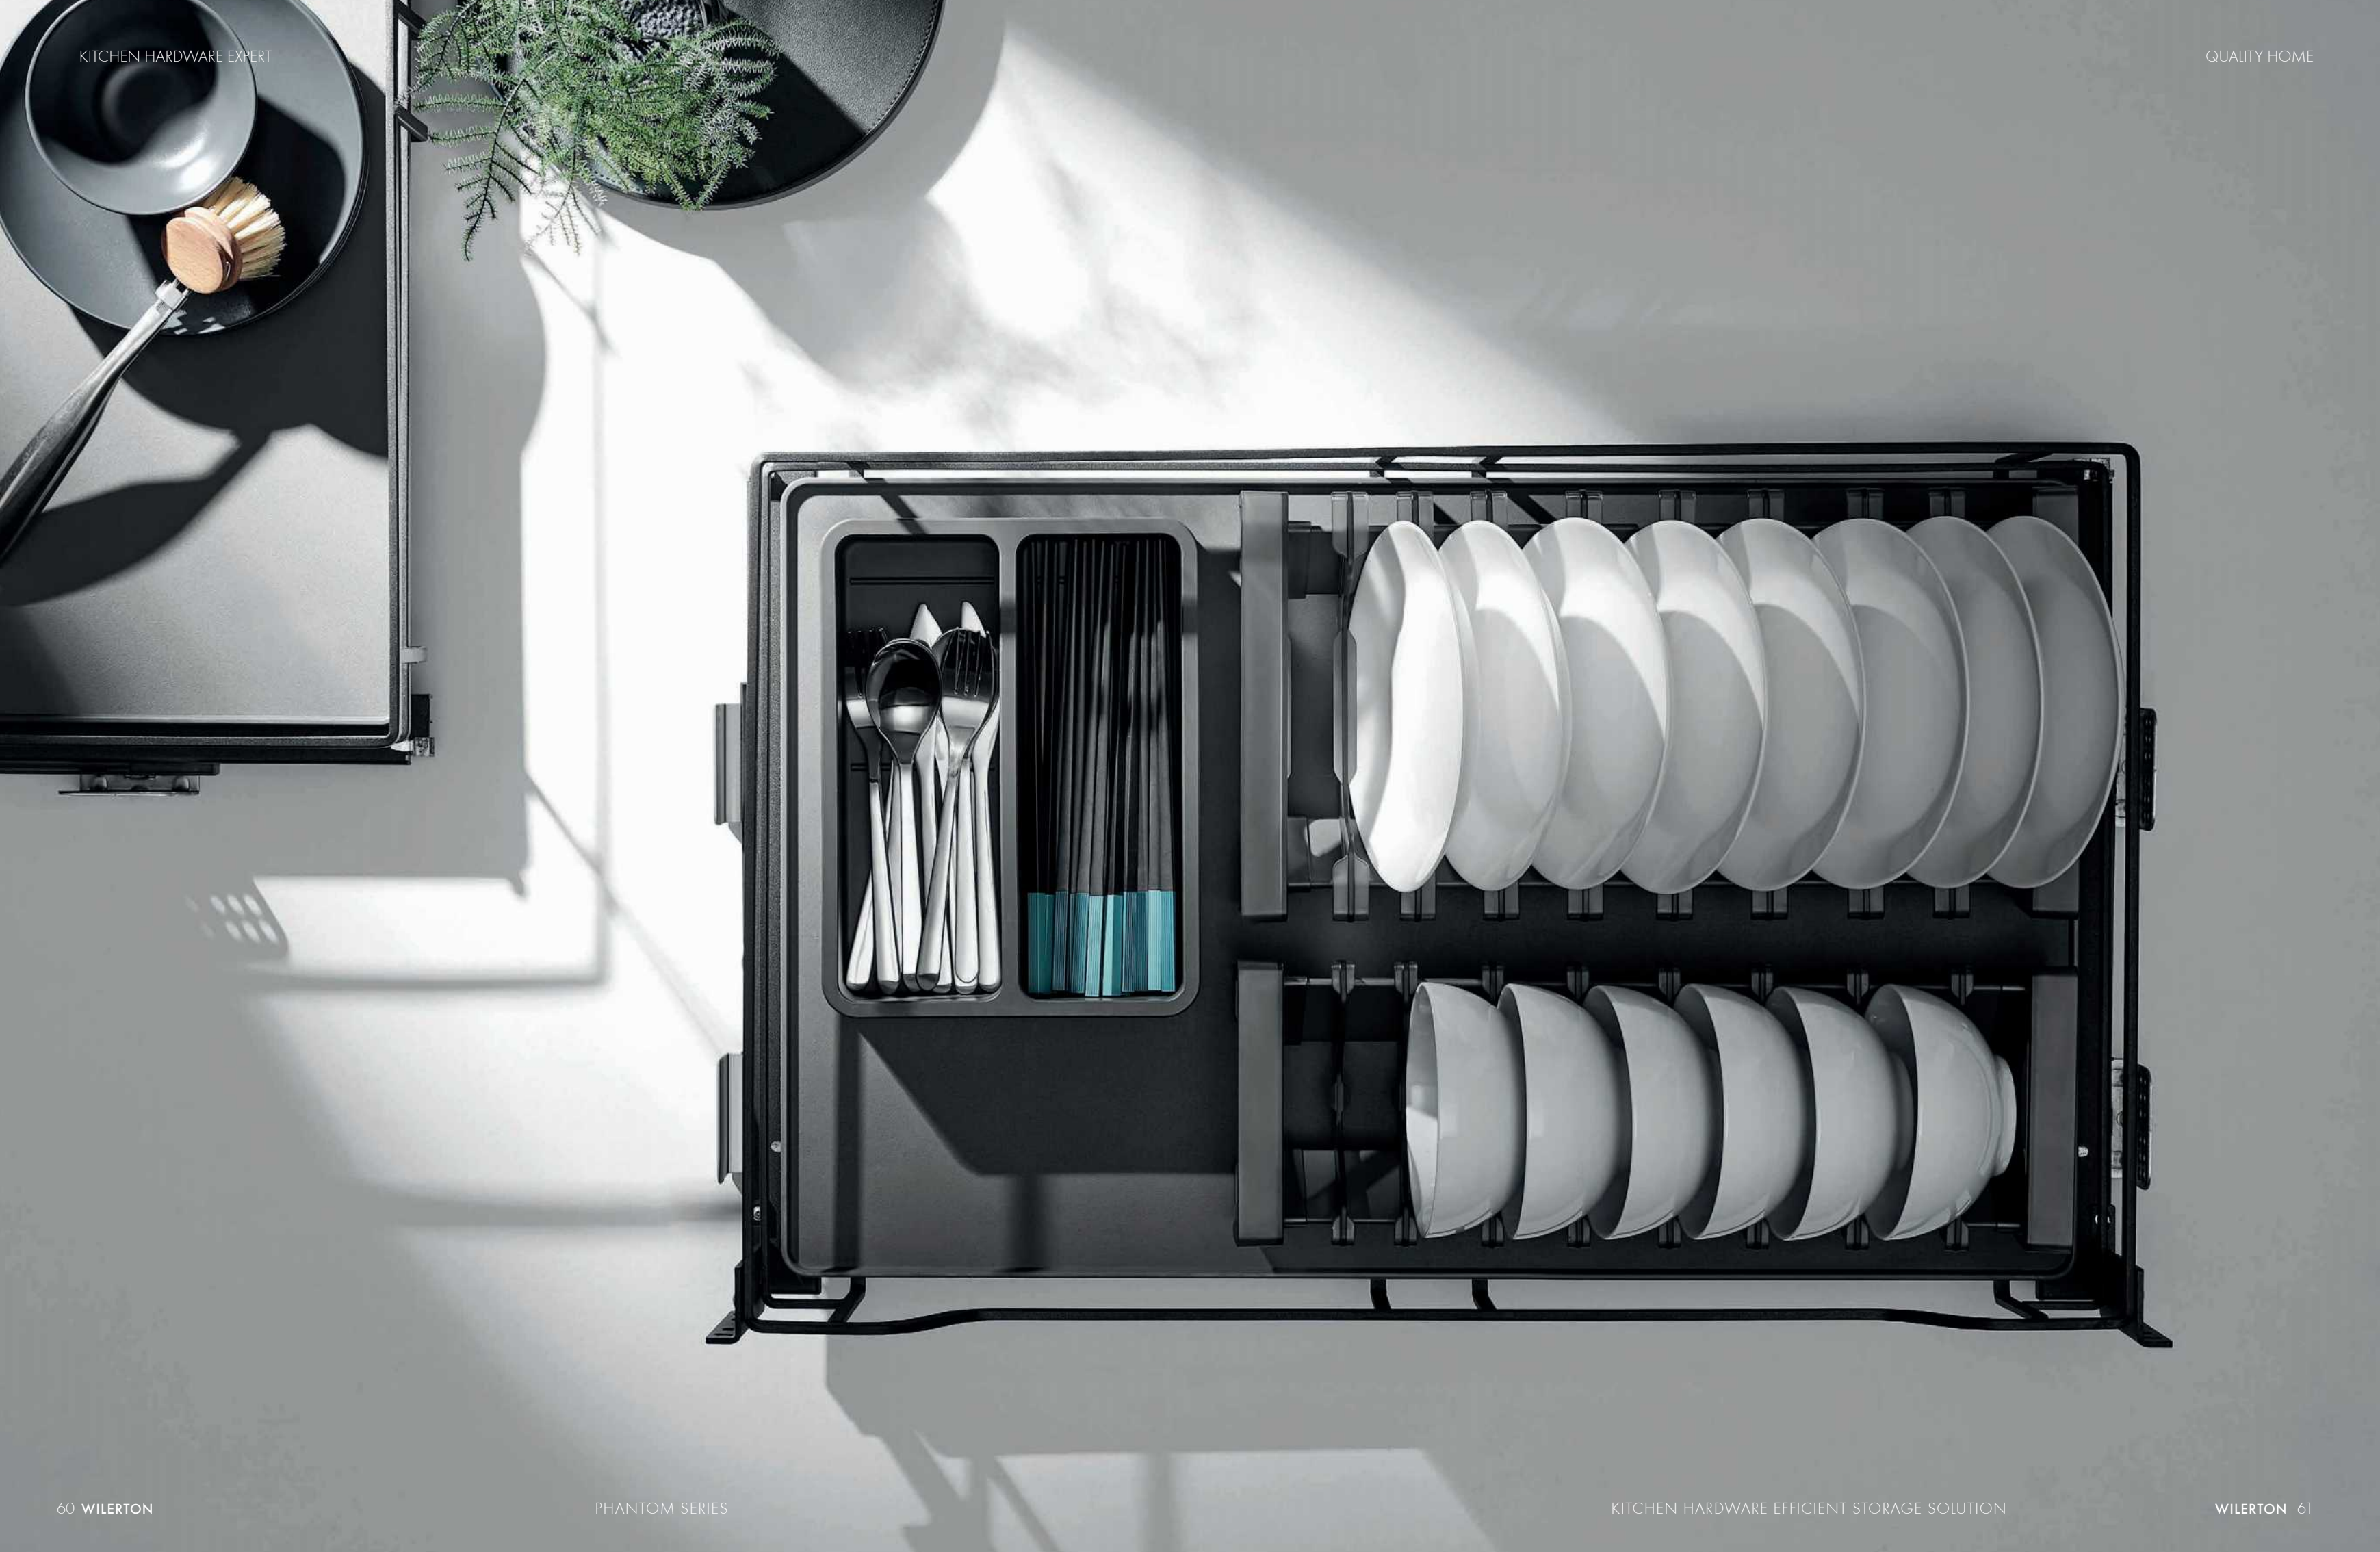

BOWL & DISH

PULL-OUT BASKET

黑金钢碗碟篮

THE DISHES ARE PLACED UPRIGHT, WHICH HAS THE FUNCTION OF DRAINING WATER AND KEEPS THE TABLEWARE CLEAN AND TIDY.

碗碟竖立摆放，具备沥水作用，保持餐具整洁。

NOT ONLY FLEXIBLE AND PRACTICAL, BUT ALSO PROVIDES MORE REVERIE AND VARIABILITY TO LIFE.
不仅灵活实用，还给生活提供了更多的遐想和可变性。