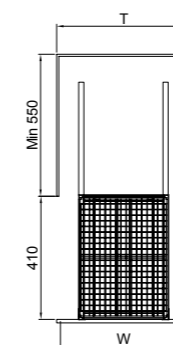

Multipurpose drawer basket

Scientific and reasonable zoning

Item No.	DxWxH (mm)	Cabinet(mm)
C131	477X96X505	150
C132	477X146X505	200
C133	477X246X505	300
C134	477X346X505	400
C135	477X396X505	450
C136	477X446X505	500