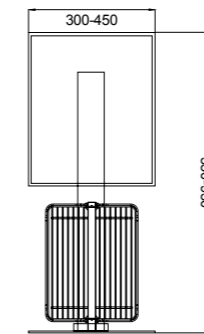

Scientific
and reasonable
zoning.

Corner pull-out (left & right)

Item No.	DxWxH (mm)	Cabinet(mm)
A011 (left)	525X800X(600-750)	850-900
A011-01 (right)	525X800X(600-750)	850-900

Scientific and reasonable zoning.

Magic corner (without left and right difference)

Item No.	DxWxH (mm)	Cabinet(mm)
A541	500x (864-964) x530	900-1000

Scientific and reasonable zoning.

Magic corner (left and right)

Item No.	DxWxH (mm)	Cabinet(mm)
A561 (left)	500x (864-964) x525	900-1000
A562 (right)	500x (864-964) x525	900-1000

Scientific and reasonable zoning.

3-shelf Drawer basket

Item No.	DxWxH (mm)	Cabinet(mm)
A131	460X250X(630-750)	300
A132	460X350X(630-750)	400
A133	460X400X(630-750)	450

Pull-out basket

Scientific and reasonable zoning

Item No.	DxWxH (mm)	Cabinet(mm)
A620	500X385X560	450
A670A	500X530X560	600

Scientific and reasonable zoning.

Tall larder Pull-out (4-6 shelf)

Item No.	DxWxH (mm)	Cabinet(mm)
A341A (4-shelf)	460X250X(1150-1350)	300
A341B (4-shelf)	460X350X(1150-1350)	400
A351A (5-shelf)	460X250X(1500-1800)	300
A351B (5-shelf)	460X350X(1500-1800)	400
A361A (6-shelf)	460X250X(1700-2000)	300
A361B (6-shelf)	460X350X(1700-2000)	400
A362A1 (6-shelf)	460X200X(1850-2200)	250
A362A (6-shelf)	460X250X(1850-2200)	300
A362B (6-shelf)	460X350X(1850-2200)	400
A362C (6-shelf)	460X400X(1850-2200)	450