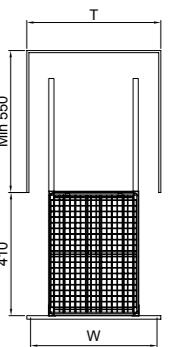

Item No.	DxWxH (mm)	Cabinet(mm)
C131	477X96X505	150
C132	477X146X505	200
C133	477X246X505	300
C134	477X346X505	400
C135	477X396X505	450
C136	477X446X505	500

Scientific and reasonable zoning.

2-shelf drawer basket

Item No.	DxWxH (mm)	Cabinet(mm)
C141	477X96X505	150
C142	477X146X505	200
C143	477X246X505	300
C144	477X346X505	400
C145	477X396X505	450
C146	477X446X505	500

Scientific and reasonable zoning.

2-shelf drawer basket