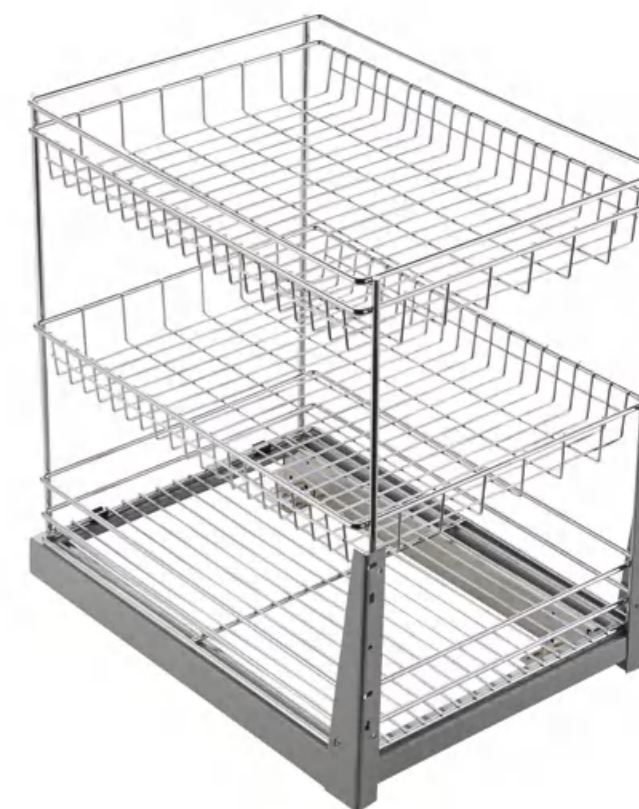

Multipurpose drawer basket

Scientific and reasonable zoning

Item No.	DxWxH (mm)	Cabinet(mm)
C131	477X96X505	150
C132	477X146X505	200
C133	477X246X505	300
C134	477X346X505	400
C135	477X396X505	450
C136	477X446X505	500