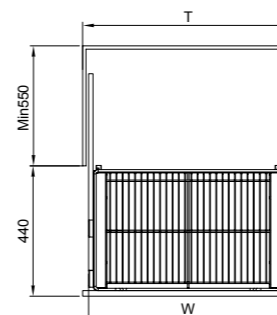

Bowl & dish pull-out basket

Scientific and reasonable zoning

Item No.	DxWxH (mm)	Cabinet(mm)
B646A01	470X564X205	600
B647A01	470X664X205	700
B6475A01	470X714X205	750
B648A01	470X764X205	800
B649A01	470X864X205	900