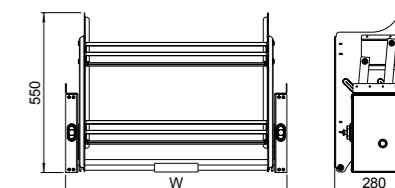

Pantry depot (3-6 shelf)

Scientific and reasonable zoning

Item No.	DxWxH (mm)	Cabinet(mm)
A670 (3-shelf)	500x530x(700-1000)	600
A671 (4-shelf)	500x530x(1150-1350)	600
A672 (5-shelf)	500x530x(1350-1650)	600
A673 (6-shelf)	500x530x(1650-1950)	600
A674 (6-shelf)	500x530x(1850-2250)	600

Scientific and reasonable zoning.

Elevator basket

Item No.	DxWxH (mm)	Cabinet(mm)
A221	280X564X550	600
A222	280X664X550	700
A223	280X764X550	800
A224	280X864X550	900

Choose a different button to match different weight.