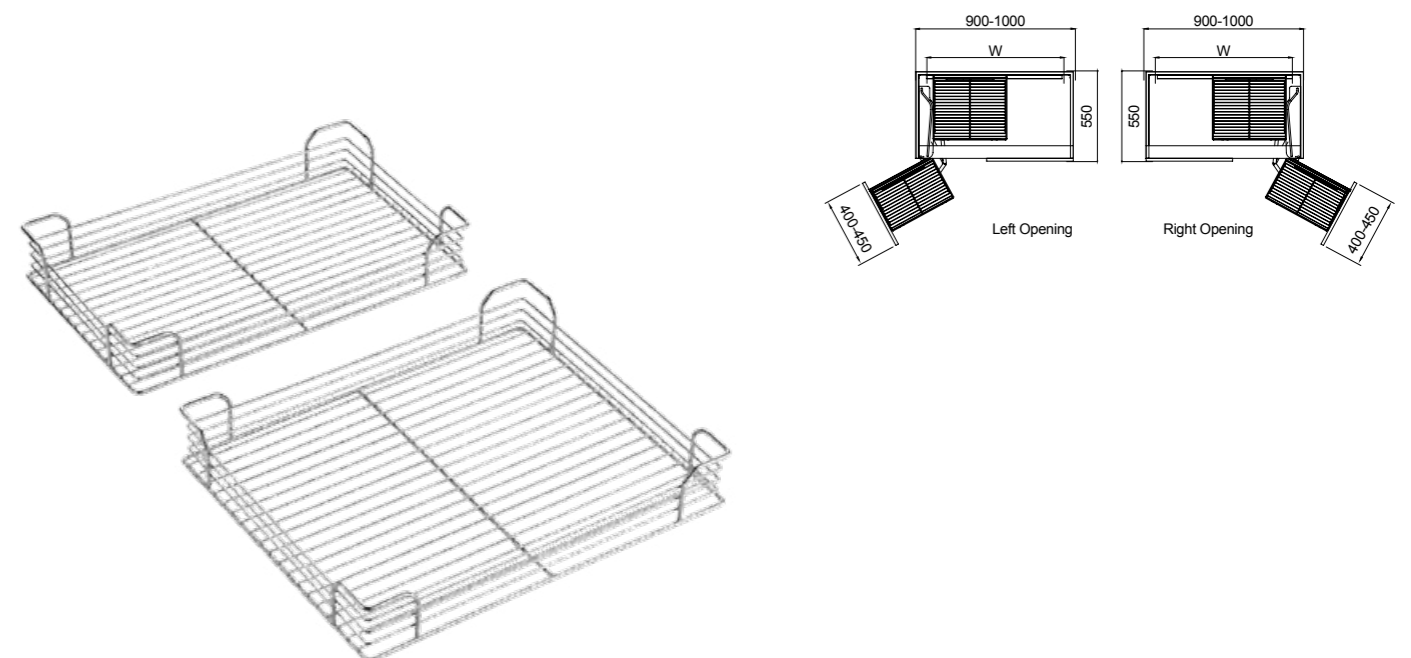

Scientific
and reasonable
zoning.

Corner pull-out (left & right)

Item No.	DxWxH (mm)	Cabinet(mm)
A011 (left)	525X800X(600-750)	850-900
A011-01 (right)	525X800X(600-750)	850-900

Scientific and reasonable zoning.

Magic corner (without left and right difference)

Item No.	DxWxH (mm)	Cabinet(mm)
A541	500x (864-964) x530	900-1000

Scientific and reasonable zoning.

Magic corner (left and right)

Item No.	DxWxH (mm)	Cabinet(mm)
A561 (left)	500x (864-964) x525	900-1000
A562 (right)	500x (864-964) x525	900-1000