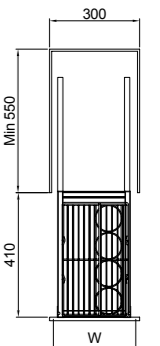

Multipurpose drawer basket

Item No.	DxWxH (mm)	Cabinet(mm)
C117	440X255X525	300