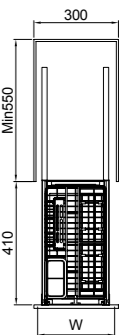

Item No.	DxWxH (mm)	Cabinet(mm)
C1630E	470x236x465	300