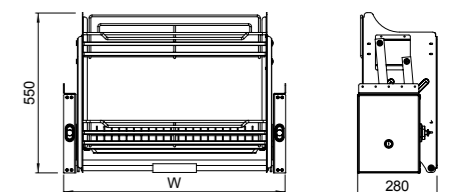

Scientific and reasonable zoning.

Elevator basket

Item No.	DxWxH (mm)	Cabinet(mm)
A221	280X564X550	600
A222	280X664X550	700
A223	280X764X550	800
A224	280X864X550	900

Choose a different button to match different weight.

Scientific and reasonable zoning.

Elevator basket

Item No.	DxWxH (mm)	Cabinet(mm)
A221B	280X564X550	600
A222B	280X664X550	700
A223B	280X764X550	800
A224B	280X864X550	900

Choose a different button to match different weight.

Scientific and reasonable zoning.

Elevator basket

Item No.	DxWxH (mm)	Cabinet(mm)
A221BD	280X564X550	600
A222BD	280X664X550	700
A223BD	280X764X550	800
A224BD	280X864X550	900

Choose a different button to match different weight.