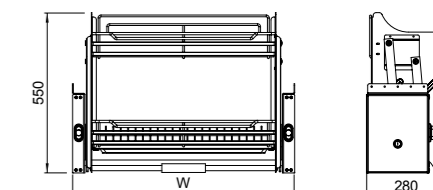

Scientific and reasonable zoning.

Elevator basket

Item No.	DxWxH (mm)	Cabinet(mm)
A221	280X564X550	600
A222	280X664X550	700
A223	280X764X550	800
A224	280X864X550	900

Choose a different button to match different weight.

Scientific and reasonable zoning.

Elevator basket

Item No.	DxWxH (mm)	Cabinet(mm)
A221B	280X564X550	600
A222B	280X664X550	700
A223B	280X764X550	800
A224B	280X864X550	900

Choose a different button to match different weight.