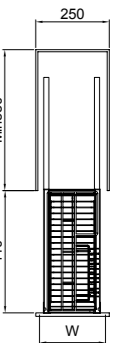

Scientific
and reasonable
zoning.

Corner pull-out (left & right)

Item No.	DxWxH (mm)	Cabinet(mm)
A011 (left)	525X800X(600-750)	850-900
A011-01 (right)	525X800X(600-750)	850-900

Scientific and reasonable zoning.

Magic corner (without left and right difference)

Item No.	DxWxH (mm)	Cabinet(mm)
A541	500x (864-964) x530	900-1000

Scientific and reasonable zoning.

Magic corner (left and right)

Item No.	DxWxH (mm)	Cabinet(mm)
A561 (left)	500x (864-964) x525	900-1000
A562 (right)	500x (864-964) x525	900-1000

Multipurpose drawer basket

Scientific and reasonable zoning

Item No.	DxWxH (mm)	Cabinet(mm)
C1110	450x356x532	400

Scientific and reasonable zoning.

Multipurpose drawer basket

Item No.	DxWxH (mm)	Cabinet(mm)
C1625E	470X175X465	250