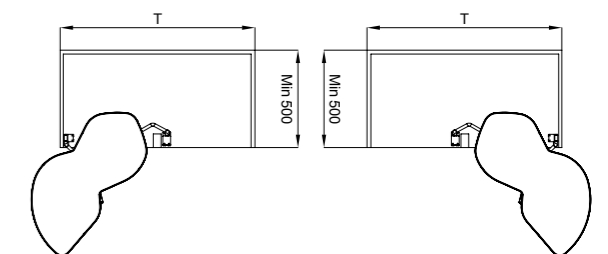

Scientific
and reasonable
zoning.

Corner pull-out (left & right)

Item No.	DxWxH (mm)	Cabinet(mm)
A011 (left)	525X800X(600-750)	850-900
A011-01 (right)	525X800X(600-750)	850-900

Scientific and reasonable zoning.

Magic corner (without left and right difference)

Item No.	DxWxH (mm)	Cabinet(mm)
A541	500x (864-964) x530	900-1000

Scientific and reasonable zoning.

Magic corner (left and right)

Item No.	DxWxH (mm)	Cabinet(mm)
A561 (left)	500x (864-964) x525	900-1000
A562 (right)	500x (864-964) x525	900-1000