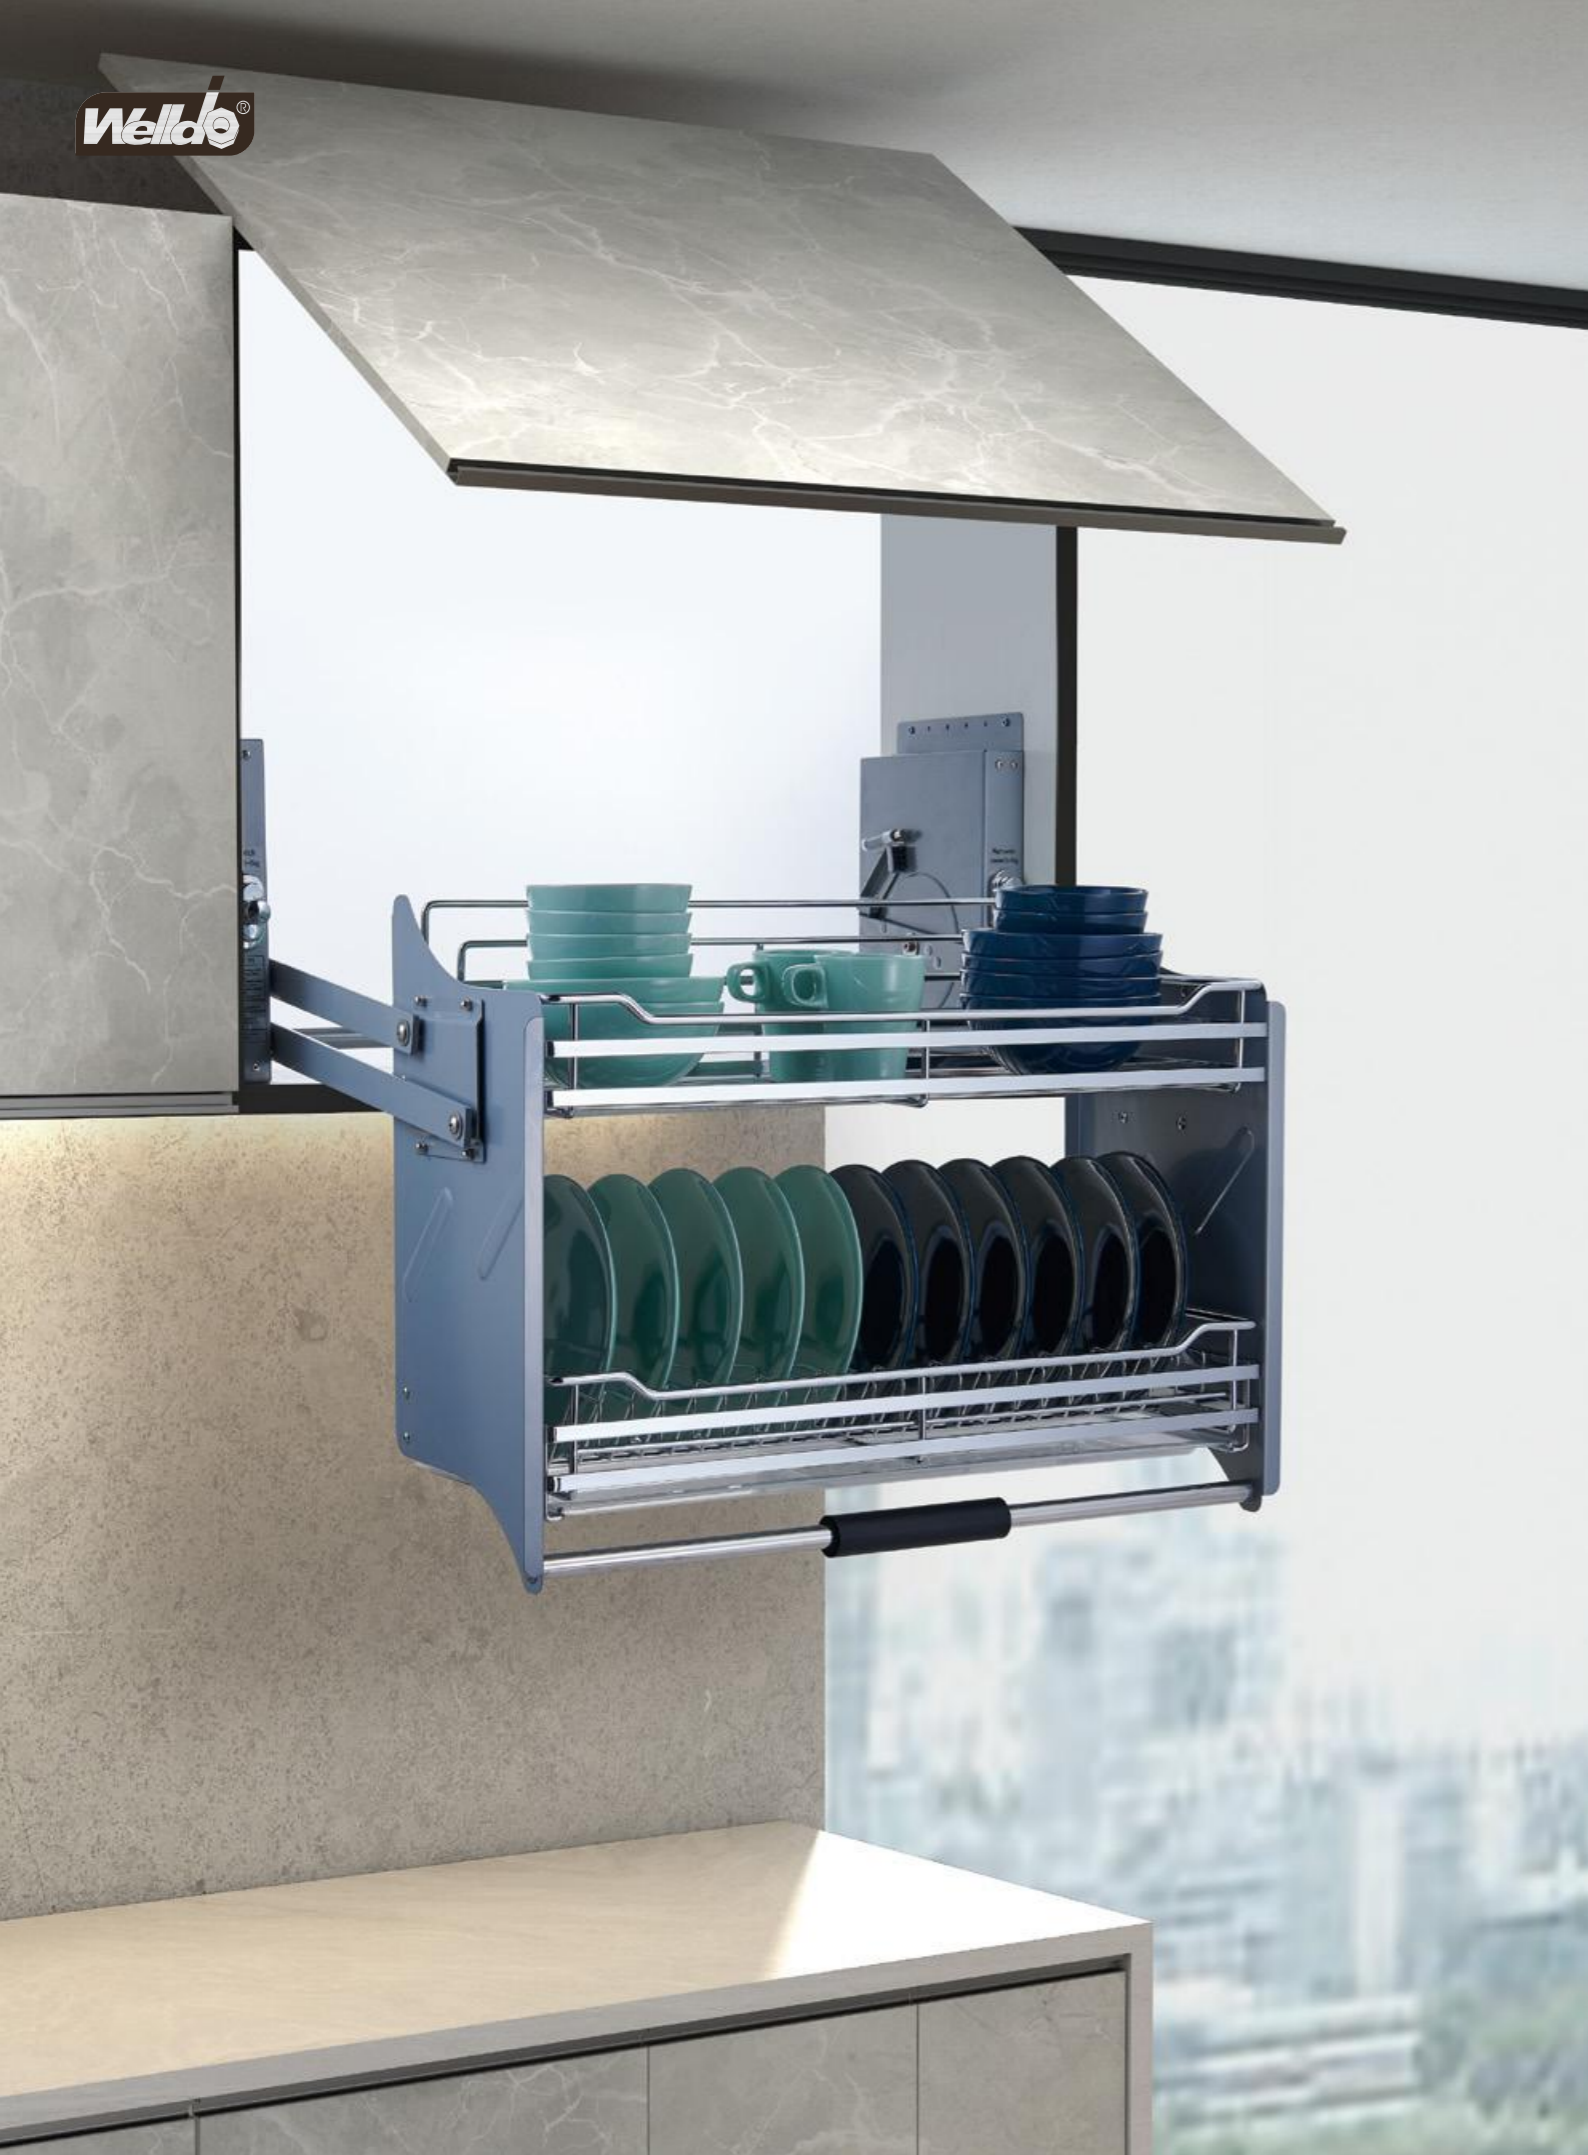

Scientific and reasonable zoning.

Elevator basket

Item No.	DxWxH (mm)	Cabinet(mm)
A221	280X564X550	600
A222	280X664X550	700
A223	280X764X550	800
A224	280X864X550	900

Choose a different button to match different weight.