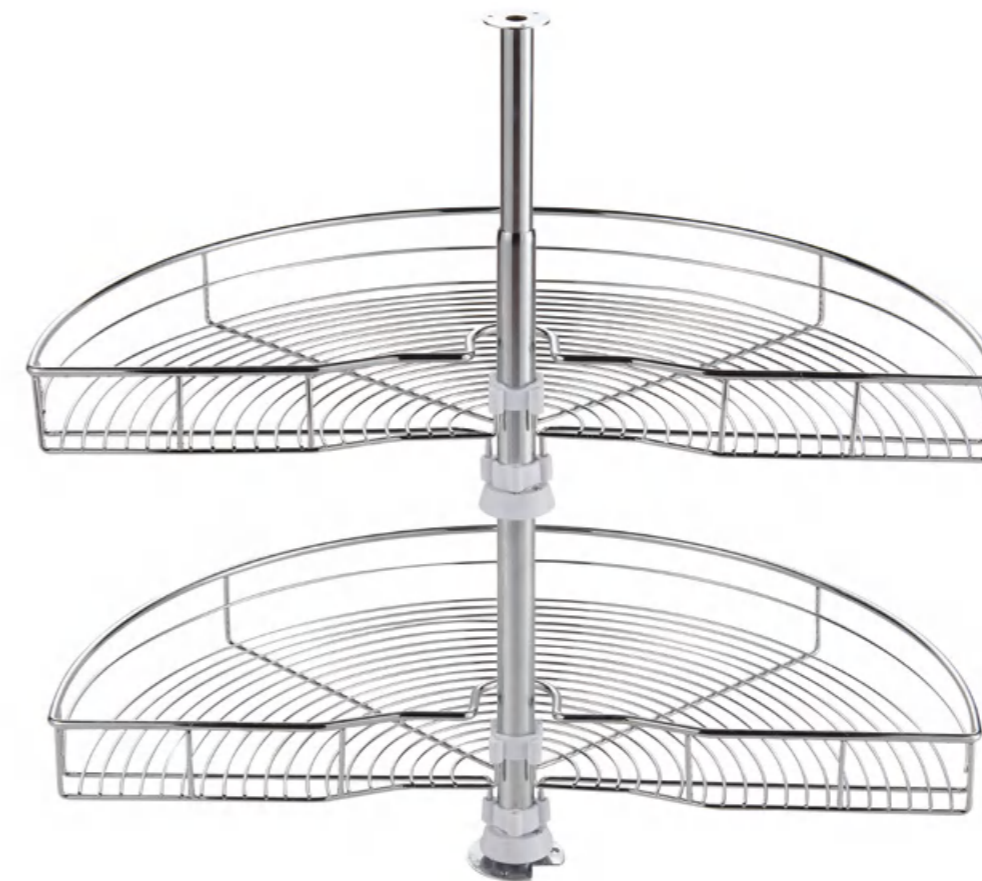

Break through

the conventional fixed
storage pattern

180° swivel basket

Scientific and reasonable zoning

Item No.	DxWxH (mm)	Cabinet(mm)
D221A	383x675x(600-750)	750
D211A	415x740x(600-750)	800
D210A	465x840x(600-750)	900