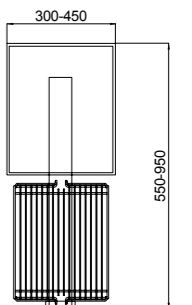

Scientific
and reasonable
zoning.

Corner pull-out (left & right)

Item No.	DxWxH (mm)	Cabinet(mm)
A011 (left)	525X800X(600-750)	850-900
A011-01 (right)	525X800X(600-750)	850-900

Scientific and reasonable zoning.

Magic corner (without left and right difference)

Item No.	DxWxH (mm)	Cabinet(mm)
A541	500x (864-964) x530	900-1000

Scientific and reasonable zoning.

Magic corner (left and right)

Item No.	DxWxH (mm)	Cabinet(mm)
A561 (left)	500x (864-964) x525	900-1000
A562 (right)	500x (864-964) x525	900-1000

Scientific and reasonable zoning.

3-shelf Drawer basket

Item No.	DxWxH (mm)	Cabinet(mm)
A131	460X250X(630-750)	300
A132	460X350X(630-750)	400
A133	460X400X(630-750)	450

Pull-out basket

Scientific and reasonable zoning

Item No.	DxWxH (mm)	Cabinet(mm)
A620	500X385X560	450
A670A	500X530X560	600

Scientific and reasonable zoning.

Tall larder Pull-out (4-6 shelf)

Item No.	DxWxH (mm)	Cabinet(mm)
A341A (4-shelf)	460X250X(1150-1350)	300
A341B (4-shelf)	460X350X(1150-1350)	400
A351A (5-shelf)	460X250X(1500-1800)	300
A351B (5-shelf)	460X350X(1500-1800)	400
A361A (6-shelf)	460X250X(1700-2000)	300
A361B (6-shelf)	460X350X(1700-2000)	400
A362A1 (6-shelf)	460X200X(1850-2200)	250
A362A (6-shelf)	460X250X(1850-2200)	300
A362B (6-shelf)	460X350X(1850-2200)	400
A362C (6-shelf)	460X400X(1850-2200)	450