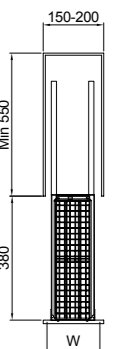

Scientific
and reasonable
zoning.

Corner pull-out (left & right)

Item No.	DxWxH (mm)	Cabinet(mm)
A011 (left)	525X800X(600-750)	850-900
A011-01 (right)	525X800X(600-750)	850-900

Scientific and reasonable zoning.

Magic corner (without left and right difference)

Item No.	DxWxH (mm)	Cabinet(mm)
A541	500x (864-964) x530	900-1000

Scientific and reasonable zoning.

Magic corner (left and right)

Item No.	DxWxH (mm)	Cabinet(mm)
A561 (left)	500x (864-964) x525	900-1000
A562 (right)	500x (864-964) x525	900-1000

Item No.	DxWxH (mm)	Cabinet(mm)
C141	477X96X505	150
C142	477X146X505	200
C143	477X246X505	300
C144	477X346X505	400
C145	477X396X505	450
C146	477X446X505	500

Scientific and reasonable zoning.

2-shelf drawer basket

Item No.	DxWxH (mm)	Cabinet(mm)
C142-01	477X146X505	200

Scientific and reasonable zoning.

2-shelf drawer basket

Item No.	DxWxH (mm)	Cabinet(mm)
C149	497X102X525	150
C1410	437X102X525	150
C1411	437X146X525	200
C1412	497X146X525	200