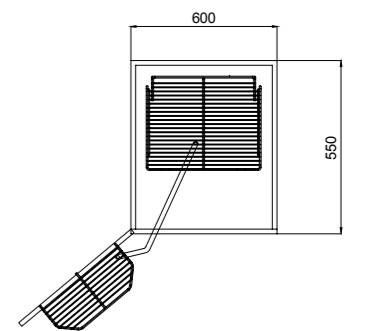

Scientific
and reasonable
zoning.

Corner pull-out (left & right)

Item No.	DxWxH (mm)	Cabinet(mm)
A011 (left)	525X800X(600-750)	850-900
A011-01 (right)	525X800X(600-750)	850-900

Scientific and reasonable zoning.

Magic corner (without left and right difference)

Item No.	DxWxH (mm)	Cabinet(mm)
A541	500x (864-964) x530	900-1000

Scientific and reasonable zoning.

Magic corner (left and right)

Item No.	DxWxH (mm)	Cabinet(mm)
A561 (left)	500x (864-964) x525	900-1000
A562 (right)	500x (864-964) x525	900-1000

Scientific and reasonable zoning.

3-shelf Drawer basket

Item No.	DxWxH (mm)	Cabinet(mm)
A131	460X250X(630-750)	300
A132	460X350X(630-750)	400
A133	460X400X(630-750)	450

Pull-out basket

Scientific and reasonable zoning

Item No.	DxWxH (mm)	Cabinet(mm)
A620	500X385X560	450
A670A	500X530X560	600

Scientific and reasonable zoning.

Tall larder Pull-out (4-6 shelf)

Item No.	DxWxH (mm)	Cabinet(mm)
A341A (4-shelf)	460X250X(1150-1350)	300
A341B (4-shelf)	460X350X(1150-1350)	400
A351A (5-shelf)	460X250X(1500-1800)	300
A351B (5-shelf)	460X350X(1500-1800)	400
A361A (6-shelf)	460X250X(1700-2000)	300
A361B (6-shelf)	460X350X(1700-2000)	400
A362A1 (6-shelf)	460X200X(1850-2200)	250
A362A (6-shelf)	460X250X(1850-2200)	300
A362B (6-shelf)	460X350X(1850-2200)	400
A362C (6-shelf)	460X400X(1850-2200)	450