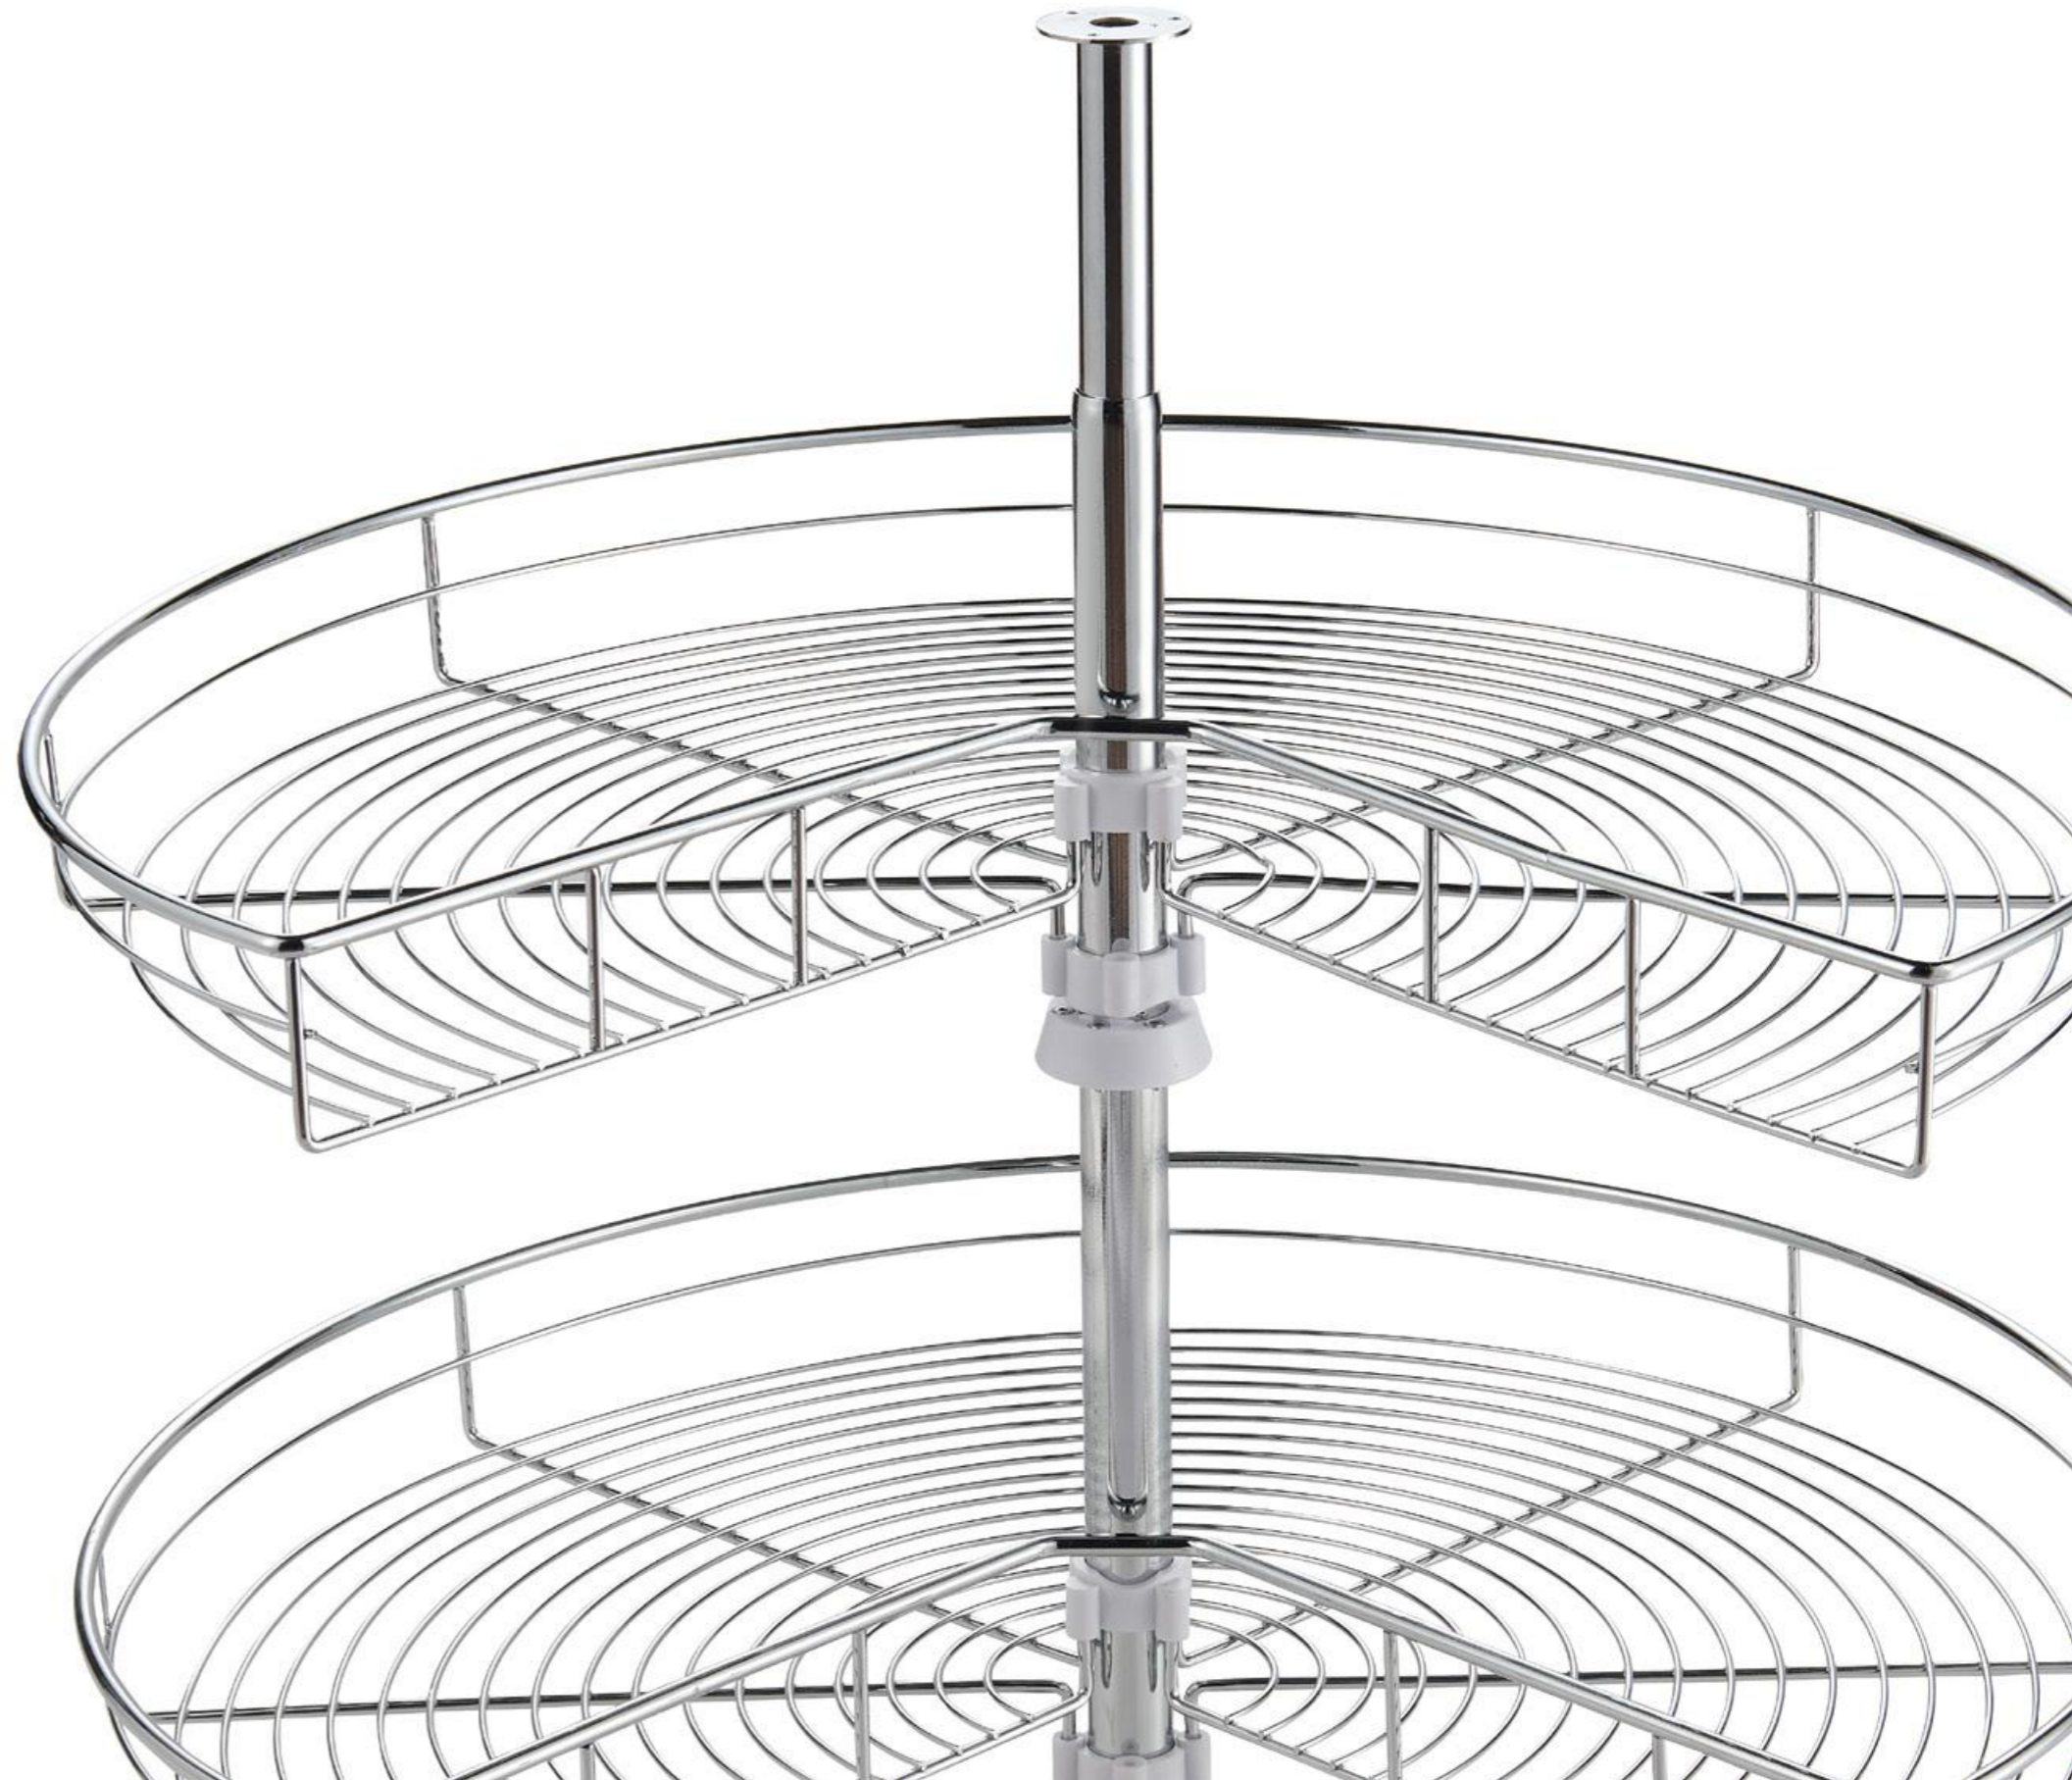

Break through

the conventional fixed
storage pattern