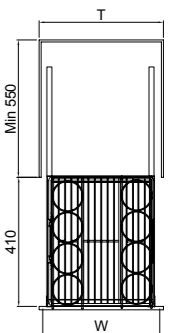

Multipurpose drawer basket

Scientific and reasonable zoning

Item No.	DxWxH (mm)	Cabinet(mm)
C1110	450x356x532	400