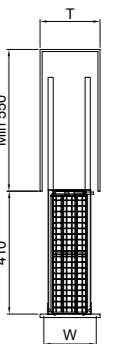

2-shelf drawer basket

Item No.	DxWxH (mm)	Cabinet(mm)
C142-01	477X146X505	200