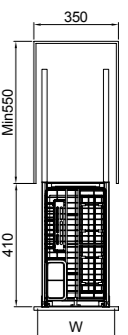

Scientific
and reasonable
zoning.

Corner pull-out (left & right)

Item No.	DxWxH (mm)	Cabinet(mm)
A011 (left)	525X800X(600-750)	850-900
A011-01 (right)	525X800X(600-750)	850-900

Scientific and reasonable zoning.

Magic corner (without left and right difference)

Item No.	DxWxH (mm)	Cabinet(mm)
A541	500x (864-964) x530	900-1000

Scientific and reasonable zoning.

Magic corner (left and right)

Item No.	DxWxH (mm)	Cabinet(mm)
A561 (left)	500x (864-964) x525	900-1000
A562 (right)	500x (864-964) x525	900-1000

Scientific and reasonable zoning.

2-shelf drawer basket

Item No.	DxWxH (mm)	Cabinet(mm)
C1625K	470X186X525	250
C1630K	470X236X525	300

2-shelf drawer basket

Scientific and reasonable zoning

Item No.	DxWxH (mm)	Cabinet(mm)
C1635K	470x286x525	350
C1640K	470x336x525	400

Break through

the conventional fixed
storage pattern

180° swivel basket

Scientific and reasonable zoning

Item No.	DxWxH (mm)	Cabinet(mm)
D221A	383x675x(600-750)	750
D211A	415x740x(600-750)	800
D210A	465x840x(600-750)	900