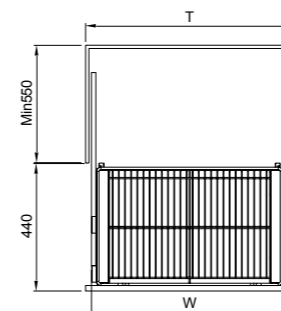

Bowl & dish pull-out basket

Scientific and reasonable zoning

Item No.	DxWxH (mm)	Cabinet(mm)
B646D01	470X564X205	600
B647D01	470X664X205	700
B6475D01	470X714X205	750
B648D01	470X764X205	800
B649D01	470X864X205	900