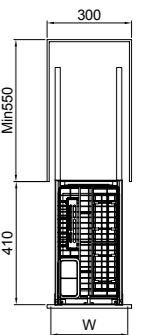

2-shelf drawer basket

Item No.	DxWxH (mm)	Cabinet(mm)
C1625K	470X186X525	250
C1630K	470X236X525	300