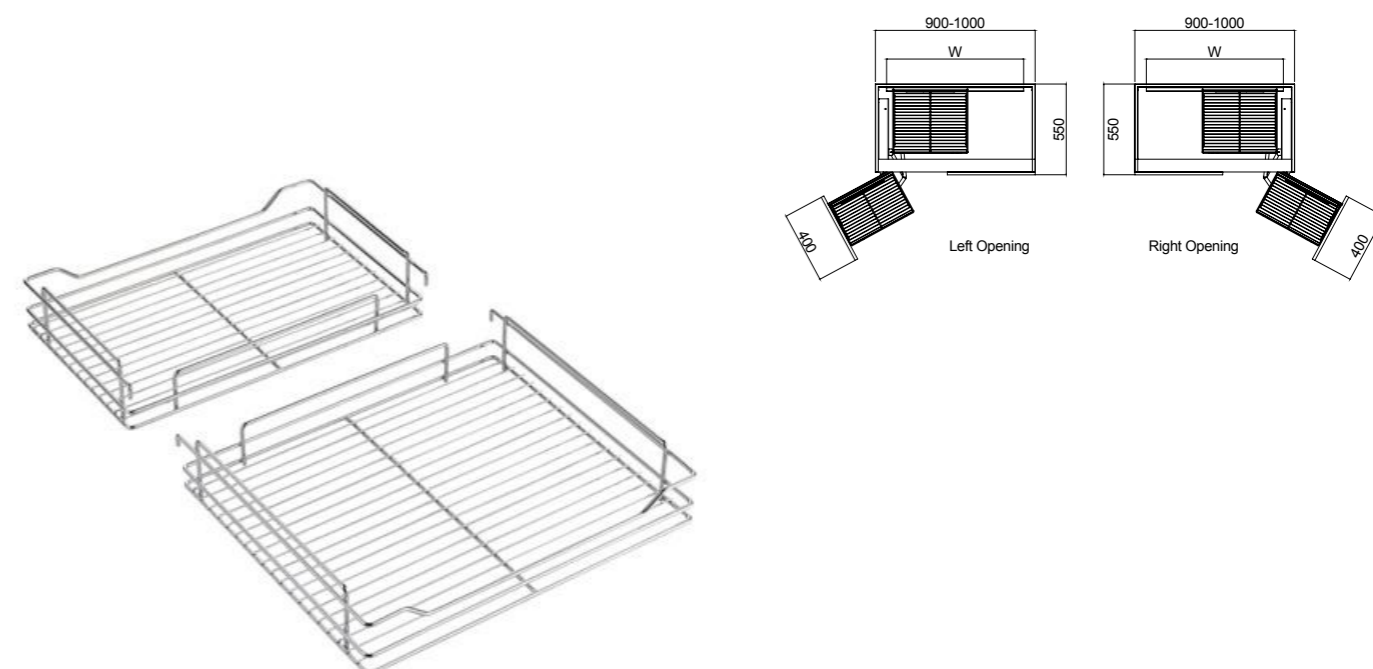

Scientific
and reasonable
zoning.

Corner pull-out (left & right)

Item No.	DxWxH (mm)	Cabinet(mm)
A011 (left)	525X800X(600-750)	850-900
A011-01 (right)	525X800X(600-750)	850-900

Scientific and reasonable zoning.

Magic corner (without left and right difference)

Item No.	DxWxH (mm)	Cabinet(mm)
A541	500x (864-964) x530	900-1000

Scientific and reasonable zoning.

Magic corner (left and right)

Item No.	DxWxH (mm)	Cabinet(mm)
A561 (left)	500x (864-964) x525	900-1000
A562 (right)	500x (864-964) x525	900-1000