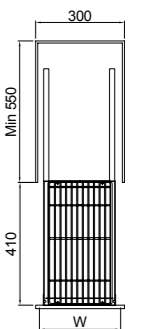

Scientific
and reasonable
zoning.

Corner pull-out (left & right)

Item No.	DxWxH (mm)	Cabinet(mm)
A011 (left)	525X800X(600-750)	850-900
A011-01 (right)	525X800X(600-750)	850-900

Scientific and reasonable zoning.

Magic corner (without left and right difference)

Item No.	DxWxH (mm)	Cabinet(mm)
A541	500x (864-964) x530	900-1000

Scientific and reasonable zoning.

Magic corner (left and right)

Item No.	DxWxH (mm)	Cabinet(mm)
A561 (left)	500x (864-964) x525	900-1000
A562 (right)	500x (864-964) x525	900-1000

Item No.	DxWxH (mm)	Cabinet(mm)
C142-01	477X146X505	200

Scientific and reasonable zoning.

2-shelf drawer basket

Item No.	DxWxH (mm)	Cabinet(mm)
C149	497X102X525	150
C1410	437X102X525	150
C1411	437X146X525	200
C1412	497X146X525	200

Scientific and reasonable zoning.

Multipurpose drawer basket

Item No.	DxWxH (mm)	Cabinet(mm)
C117	440X255X525	300

Multipurpose drawer basket

Scientific and reasonable zoning

Item No.	DxWxH (mm)	Cabinet(mm)
C1518	450x230x500	300