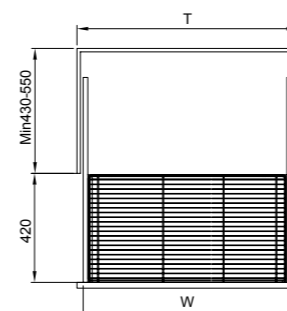

Pull-out basket

Scientific and reasonable zoning

Item No.	DxWxH (mm)	Cabinet(mm)
B124B	430X364X140	400
B128B	430X414X140	450
B1214B	430X464X140	500
B1218B	430X564X140	600
B1220B	430X664X140	700
B1228B	430X764X140	800
B1230B	430X864X140	900