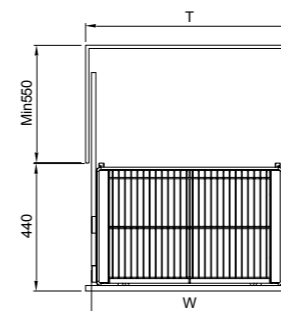

Pull-out basket

Scientific and reasonable zoning

Item No.	DxWxH (mm)	Cabinet(mm)
B746A01	470X564X205	600
B747A01	470X664X205	700
B7475A01	470X714X205	750
B748A01	470X764X205	800
B749A01	470X864X205	900