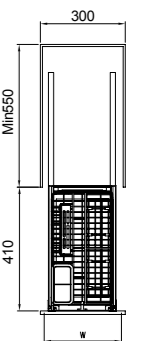

Scientific
and reasonable
zoning.

Corner pull-out (left & right)

Item No.	DxWxH (mm)	Cabinet(mm)
A011 (left)	525X800X(600-750)	850-900
A011-01 (right)	525X800X(600-750)	850-900

Scientific and reasonable zoning.

Magic corner (without left and right difference)

Item No.	DxWxH (mm)	Cabinet(mm)
A541	500x (864-964) x530	900-1000

Scientific and reasonable zoning.

Magic corner (left and right)

Item No.	DxWxH (mm)	Cabinet(mm)
A561 (left)	500x (864-964) x525	900-1000
A562 (right)	500x (864-964) x525	900-1000

Multipurpose drawer basket

Scientific and reasonable zoning

Item No.	DxWxH (mm)	Cabinet(mm)
C1640E	470x336x465	400

Multipurpose drawer basket

Scientific and reasonable zoning

Item No.	DxWxH (mm)	Cabinet(mm)
C1630F	470x236x465	300
C1635F	470x286x465	350
C1640F	470x336x465	400

Scientific and reasonable zoning.

2-shelf drawer basket

Item No.	DxWxH (mm)	Cabinet(mm)
C1625K	470X186X525	250
C1630K	470X236X525	300

2-shelf drawer basket

Scientific and reasonable zoning

Item No.	DxWxH (mm)	Cabinet(mm)
C1635K	470x286x525	350
C1640K	470x336x525	400