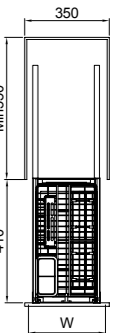

Scientific
and reasonable
zoning.

Corner pull-out (left & right)

Item No.	DxWxH (mm)	Cabinet(mm)
A011 (left)	525X800X(600-750)	850-900
A011-01 (right)	525X800X(600-750)	850-900

Scientific and reasonable zoning.

Magic corner (without left and right difference)

Item No.	DxWxH (mm)	Cabinet(mm)
A541	500x (864-964) x530	900-1000

Scientific and reasonable zoning.

Magic corner (left and right)

Item No.	DxWxH (mm)	Cabinet(mm)
A561 (left)	500x (864-964) x525	900-1000
A562 (right)	500x (864-964) x525	900-1000

Multipurpose drawer basket

Scientific and reasonable zoning

Item No.	DxWxH (mm)	Cabinet(mm)
C1630E	470x236x465	300

Scientific and reasonable zoning.

Multipurpose drawer basket

Item No.	DxWxH (mm)	Cabinet(mm)
C1635E	470X286X465	350