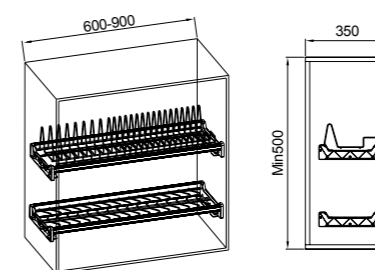

Chopsticks & dish holder

Item No.	LxWxH (mm)
F829	450x250x145

Dish & spice rack

Item No.	LxWxH (mm)
F832	470x295x390

Double corner rack

Item No.	LxWxH (mm)
F623	265x240x440

Triple corner rack

Item No.	LxWxH (mm)
F631	265x240x685

Dish & spice rack

Item No.	LxWxH (mm)
F835	640x250x283

Stainless steel dish holder

Scientific and reasonable zoning

Item No.	LxWxH (mm)	Cabinet(mm)
F8111	364x280x65	400
F8112	414x280x65	450
F8113	464x280x65	500
F8114	564x280x65	600
F8115	664x280x65	700
F8116	764x280x65	800
F8117	864x280x65	900
F8118	964x280x65	1000

Stainless steel dish holder

Scientific and reasonable zoning

Item No.	LxWxH (mm)	Cabinet(mm)
F8160	260x564x210	600
F8170	260x664x210	700
F8180	260x764x210	800
F8190	260x864x210	900

Stainless steel dish holder