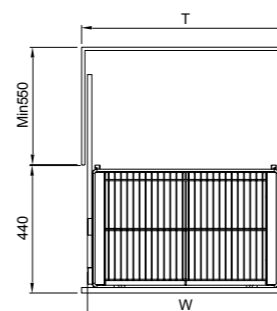

Scientific and reasonable zoning

Item No.	DxWxH (mm)	Cabinet(mm)
B646D01	470X564X205	600
B647D01	470X664X205	700
B6475D01	470X714X205	750
B648D01	470X764X205	800
B649D01	470X864X205	900

Pull-out basket

Scientific and reasonable zoning