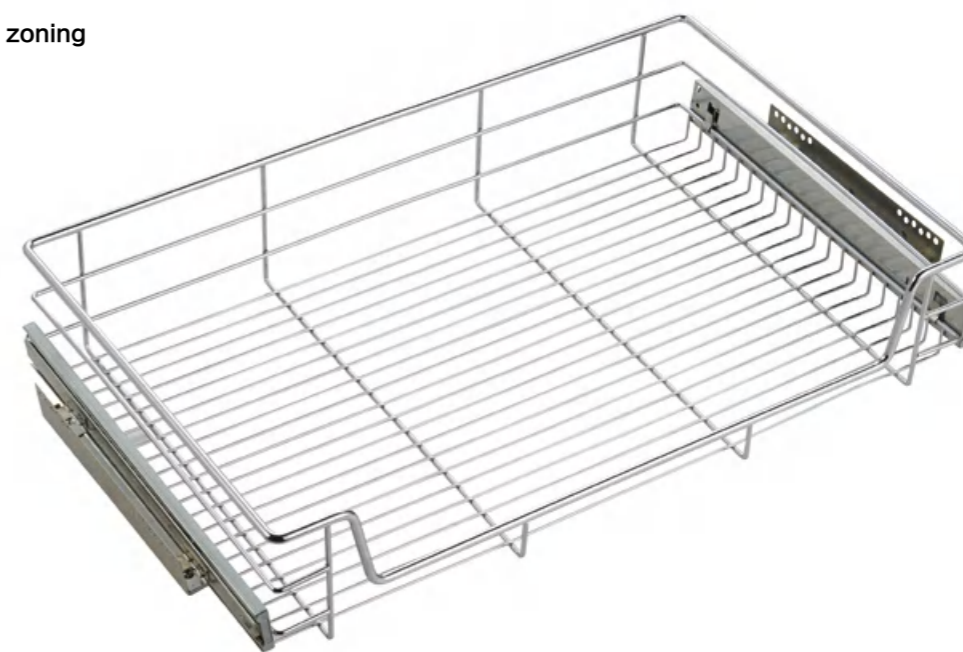

Pull-out basket

Scientific and reasonable zoning

Item No.	DxWxH (mm)	Cabinet(mm)
B124B	430X364X140	400
B128B	430X414X140	450
B1214B	430X464X140	500
B1218B	430X564X140	600
B1220B	430X664X140	700
B1228B	430X764X140	800
B1230B	430X864X140	900