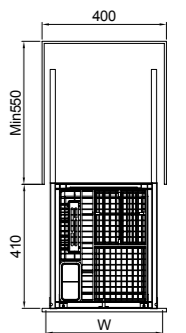

Item No.	DxWxH (mm)	Cabinet(mm)
C1640E	470x336x465	400