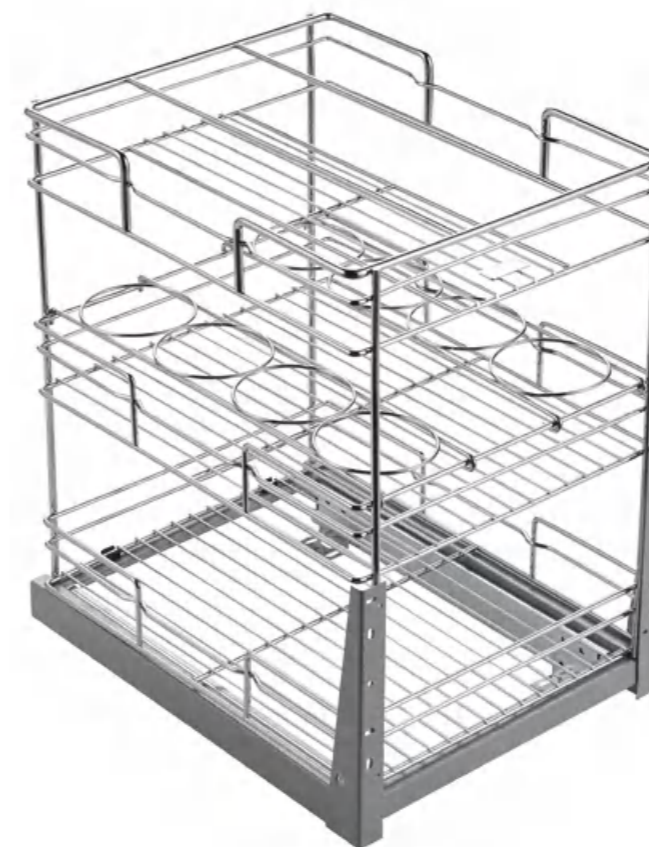

Multipurpose drawer basket

Scientific and reasonable zoning

Item No.	DxWxH (mm)	Cabinet(mm)
C1110	450x356x532	400