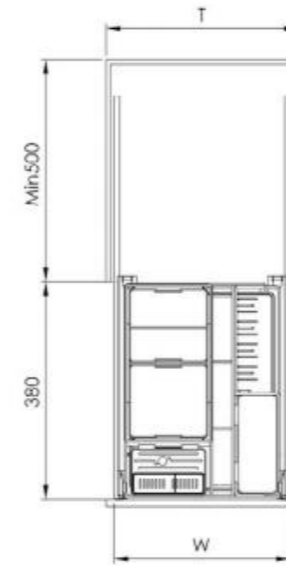

SANDY DARK LINE

Model	Product name	Size: DxWxH mm	Size of the cabinet : mm	Inner size of the cabinet : mm
B2416B	Bowl & dish pull-out basket	460x564x165	600	564
B2417B	Bowl & dish pull-out basket	460x664x165	700	664
B24175B	Bowl & dish pull-out basket	460x714x165	750	714
B2418B	Bowl & dish pull-out basket	460x764x165	800	764
B2419B	Bowl & dish pull-out basket	460x864x165	900	864

SANDY DARK LINE

Model	Product name	Size: DxWxH mm	Size of the cabinet : mm	Inner size of the cabinet : mm
B246B	Pull-out basket	460x564x165	600	564
B247B	Pull-out basket	460x664x165	700	664
B2475B	Pull-out basket	460x714x165	750	714
B248B	Pull-out basket	460x764x165	800	764
B249B	Pull-out basket	460x864x165	900	864

SANDY DARK LINE

Model	Product name	Size: DxWxH mm	Size of the cabinet : mm	Inner size of the cabinet : mm
C1930D	Multipurpose drawer basket	460x253x500	300	264

SANDY DARK LINE

Model	Product name	Size: DxWxH mm	Size of the cabinet : mm	Inner size of the cabinet : mm
C1935D	Multipurpose drawer basket	460x303x500	350	314

SANDY DARK LINE

Model	Product name	Size: DxWxH mm	Size of the cabinet : mm	Inner size of the cabinet : mm
C1940D	Multipurpose drawer basket	460x353x500	400	364

SANDY DARK LINE

Model	Product name	Size: DxWxH mm	Size of the cabinet : mm	Inner size of the cabinet : mm
E321	Side pull-out basket	490x105x535	150	114
E322	Side pull-out basket	490x155x535	200	164