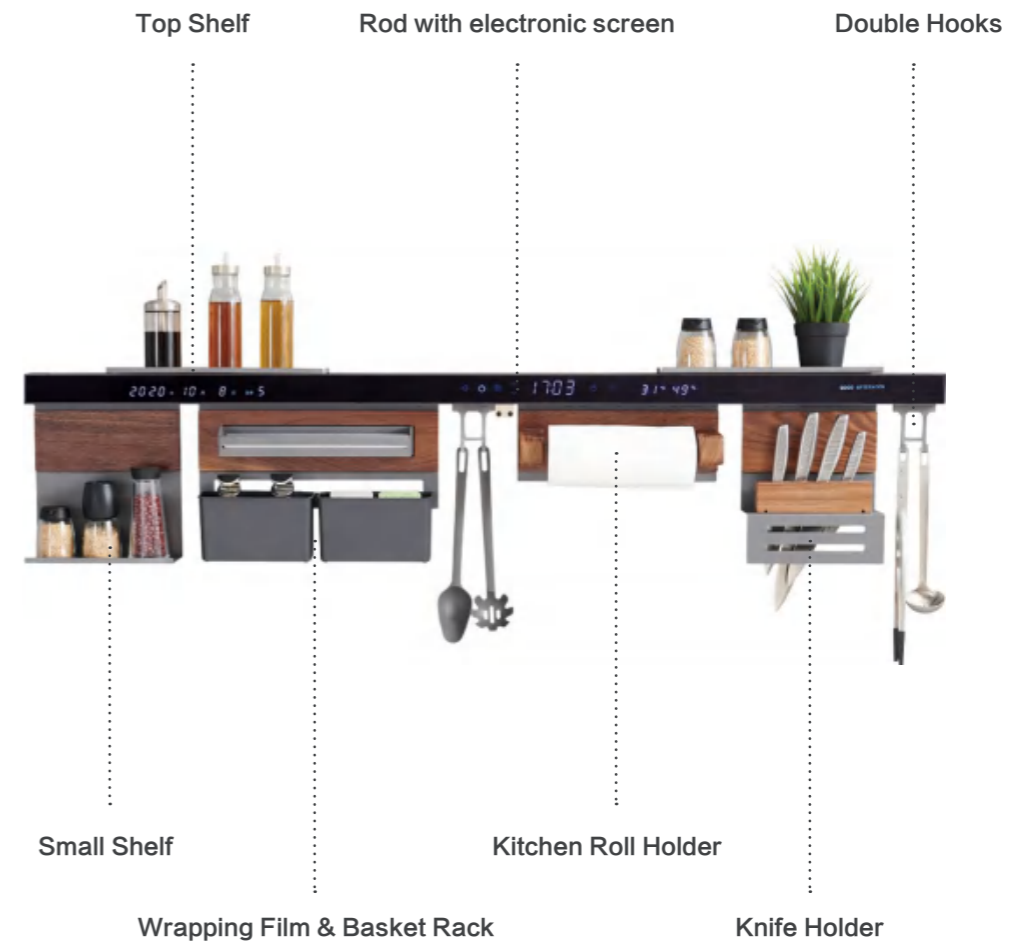

KITCHEN RACK

Rod: made by aluminum in dark grey paint

Rack: made by steel with solid wood ornament

Rod with electronic screen

Model	Product name	Size
R1500D	Kitchen rack set(Rod with electronic screen)	L=1500m