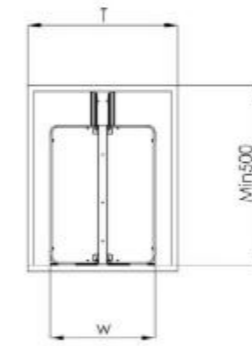

SANDY DARK LINE

Model	Product name	Size: DxWxH mm	Size of the cabinet : mm	Inner size of the cabinet : mm
E430M3	Side pull-out basket	490x255x620	300	264

METAL BOX LINE

Basket : made by thick metal sheet in dark grey powder coating

Sides : by solid nature wood

METAL BOX LINE

Model	Product name	Size: DxWxH mm	Size of the cabinet : mm	Inner size of the cabinet : mm
A541T	Magic corner(without left and right difference)	500x(864-964)x530	900-1000	864-964

METAL BOX LINE

Model	Product name	Size: DxWxH mm	Size of the cabinet : mm	Inner size of the cabinet : mm
A221T	Elevator	280x564x550	600	564
A222T	Elevator	280x664x550	700	664
A223T	Elevator	280x764x550	800	764
A224T	Elevator	280x864x550	900	764

METAL BOX LINE

Model	Product name	Size: DxWxH mm	Size of the cabinet : mm	Inner size of the cabinet : mm
A341AT	Tall larder pull-(4-shelf)	460x250x(1150-1350)	300	264
A341BT	Tall larder pull-(4-shelf)	460x350x(1150-1350)	400	364
A351AT	Tall larder pull-(5-shelf)	460x250x(1500-1800)	300	264
A351BT	Tall larder pull-(5-shelf)	460x350x(1500-1800)	400	364
A361AT	Tall larder pull-(6-shelf)	460x250x(1700-2000)	300	264
A361BT	Tall larder pull-(6-shelf)	460x350x(1700-2000)	400	364
A362AT	Tall larder pull-(6-shelf)	460x250x(1850-2200)	300	264
A362BT	Tall larder pull-(6-shelf)	460x350x(1850-2200)	400	364
A362CT	Tall larder pull-(6-shelf)	460x400x(1850-2200)	450	414