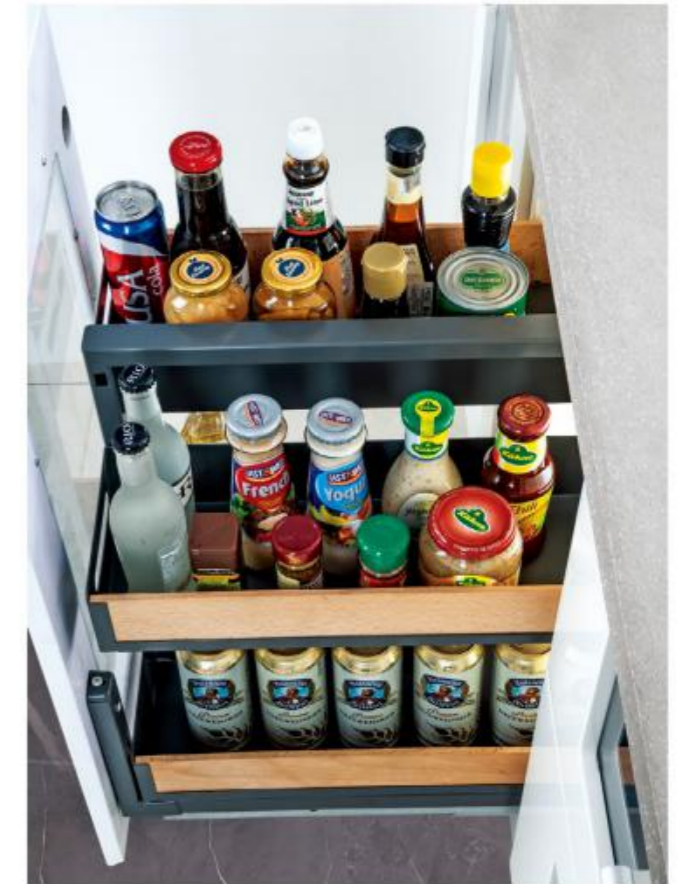

METAL BOX LINE

Model	Product name	Size: DxWxH mm	Size of the cabinet : mm	Inner size of the cabinet : mm
C1830T	Multipurpose Drawer basket	460x250x500	300	264
C1840T	Multipurpose Drawer basket	460x350x500	400	364