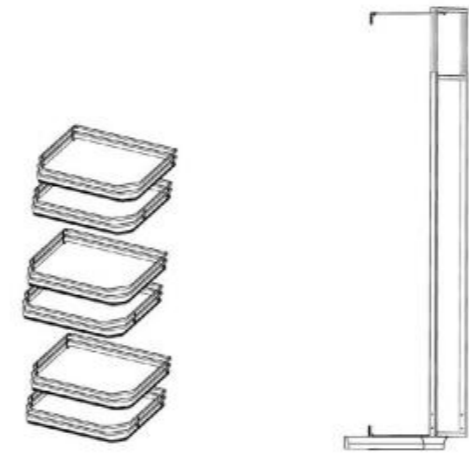

Model	Product name	Size: DxWxH mm	Size of the cabinet : mm	Inner size of the cabinet : mm
A6306M2	Pantry depot(6-shelf)	475x250x1770	300	264
A6406M2	Pantry depot(6-shelf)	475x350x1770	400	364
A6456M2	Pantry depot(6-shelf)	475x400x1770	450	414
A6506M2	Pantry depot(6-shelf)	475x450x1770	500	464
A6606M2	Pantry depot(6-shelf)	475x550x1770	600	564