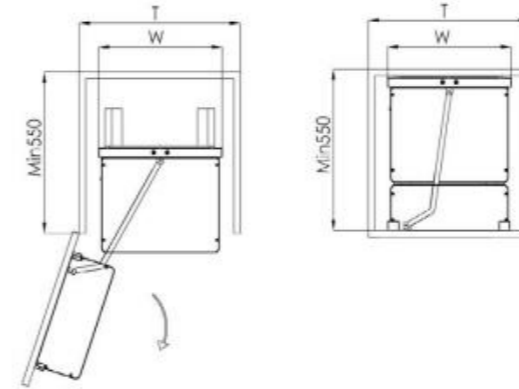

MATTE GREY LINE

Model	Product name	Size: DxWxH mm	Size of the cabinet : mm	Inner size of the cabinet : mm
A221M2	Elevator basket	280x564x550	600	564
A222M2	Elevator basket	280x664x550	700	664
A223M2	Elevator basket	280x764x550	800	764
A224M2	Elevator basket	280x864x550	900	864

MATTE GREY LINE

Model	Product name	Size: DxWxH mm	Size of the cabinet : mm	Inner size of the cabinet : mm
A341AM2	Tall larder Pull-out(4-shelf)	460x250x(1150-1350)	300	264
A341BM2	Tall larder Pull-out(4-shelf)	460x350x(1150-1350)	400	364
A351AM2	Tall larder Pull-out(5-shelf)	460x250x(1500-1800)	300	264
A351BM2	Tall larder Pull-out(5-shelf)	460x350x(1500-1800)	400	364
A361AM2	Tall larder Pull-out(6-shelf)	460x250x(1700-2000)	300	264
A361BM2	Tall larder Pull-out(6-shelf)	460x350x(1700-2000)	400	364
A362AM2	Tall larder Pull-out(6-shelf)	460x250x(1850-2200)	300	264
A362BM2	Tall larder Pull-out(6-shelf)	460x350x(1850-2200)	400	364
A362CM2	Tall larder Pull-out(6-shelf)	460x400x(1850-2200)	450	414

Remarks: All the above products is with Taiwan Repon heavy duty slides

MATTE GREY LINE

Model	Product name	Size: DxWxH mm	Size of the cabinet : mm	Inner size of the cabinet : mm
A661-01M2	Pantry depot(6-shelf)	500x385x(1850-2250)	450	414
A662-01M2	Pantry depot(6-shelf)	500x385x(1650-1950)	450	414
A651-01M2	Pantry depot(5-shelf)	500x385x(1350-1550)	450	414
A652-01M2	Pantry depot(4-shelf)	500x385x(1150-1350)	450	414

MATTE GREY LINE

Model	Product name	Size: DxWxH mm	Size of the cabinet : mm	Inner size of the cabinet : mm
A670M2	Pantry depot(3-shelf)	500x530x(700-1000)	600	564
A671M2	Pantry depot(4-shelf)	500x530x(1150-1350)	600	564
A672M2	Pantry depot(5-shelf)	500x530x(1350-1650)	600	564
A673M2	Pantry depot(6-shelf)	500x530x(1650-1950)	600	564
A674M2	Pantry depot(6-shelf)	500x530x(1850-2250)	600	564