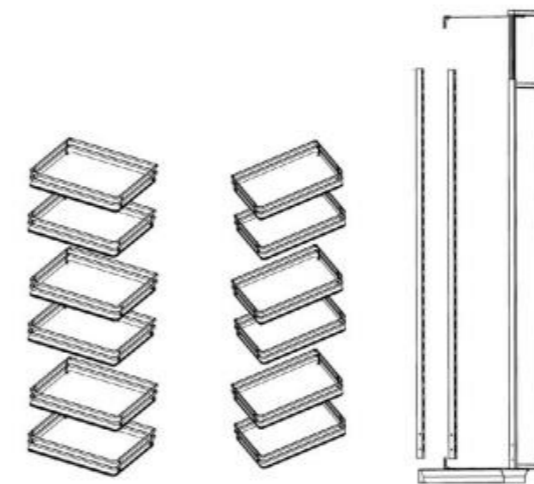

MATTE GREY LINE

Model	Product name	Size: DxWxH mm	Size of the cabinet : mm	Inner size of the cabinet : mm
A341AM2	Tall larder Pull-out(4-shelf)	460x250x(1150-1350)	300	264
A341BM2	Tall larder Pull-out(4-shelf)	460x350x(1150-1350)	400	364
A351AM2	Tall larder Pull-out(5-shelf)	460x250x(1500-1800)	300	264
A351BM2	Tall larder Pull-out(5-shelf)	460x350x(1500-1800)	400	364
A361AM2	Tall larder Pull-out(6-shelf)	460x250x(1700-2000)	300	264
A361BM2	Tall larder Pull-out(6-shelf)	460x350x(1700-2000)	400	364
A362AM2	Tall larder Pull-out(6-shelf)	460x250x(1850-2200)	300	264
A362BM2	Tall larder Pull-out(6-shelf)	460x350x(1850-2200)	400	364
A362CM2	Tall larder Pull-out(6-shelf)	460x400x(1850-2200)	450	414

Remarks: All the above products is with Taiwan Repon heavy duty slides

MATTE GREY LINE

Model	Product name	Size: DxWxH mm	Size of the cabinet : mm	Inner size of the cabinet : mm
A661-01M2	Pantry depot(6-shelf)	500x385x(1850-2250)	450	414
A662-01M2	Pantry depot(6-shelf)	500x385x(1650-1950)	450	414
A651-01M2	Pantry depot(5-shelf)	500x385x(1350-1550)	450	414
A652-01M2	Pantry depot(4-shelf)	500x385x(1150-1350)	450	414