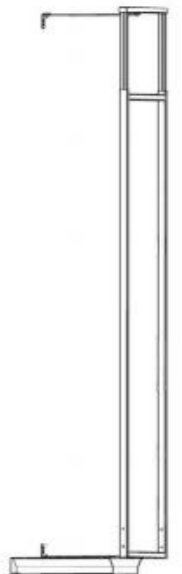

Remarks: All the above products is with Taiwan Repon heavy duty slides

MATTE GREY LINE

Model	Product name	Size: DxWxH mm	Size of the cabinet : mm	Inner size of the cabinet : mm
A661-01M2	Pantry depot(6-shelf)	500x385x(1850-2250)	450	414
A662-01M2	Pantry depot(6-shelf)	500x385x(1650-1950)	450	414
A651-01M2	Pantry depot(5-shelf)	500x385x(1350-1550)	450	414
A652-01M2	Pantry depot(4-shelf)	500x385x(1150-1350)	450	414

MATTE GREY LINE

Model	Product name	Size: DxWxH mm	Size of the cabinet : mm	Inner size of the cabinet : mm
A670M2	Pantry depot(3-shelf)	500x530x(700-1000)	600	564
A671M2	Pantry depot(4-shelf)	500x530x(1150-1350)	600	564
A672M2	Pantry depot(5-shelf)	500x530x(1350-1650)	600	564
A673M2	Pantry depot(6-shelf)	500x530x(1650-1950)	600	564
A674M2	Pantry depot(6-shelf)	500x530x(1850-2250)	600	564

MATTE GREY LINE

Model	Product name	Size: DxWxH mm	Size of the cabinet : mm	Inner size of the cabinet : mm
A6306M2	Pantry depot(6-shelf)	475x250x1770	300	264
A6406M2	Pantry depot(6-shelf)	475x350x1770	400	364
A6456M2	Pantry depot(6-shelf)	475x400x1770	450	414
A6506M2	Pantry depot(6-shelf)	475x450x1770	500	464
A6606M2	Pantry depot(6-shelf)	475x550x1770	600	564

MATTE GREY LINE

Model	Product name	Size: DxWxH mm	Size of the cabinet : mm	Inner size of the cabinet : mm
B8160M2	Pull out basket	495x564x130	600	564

Model	Product name	Size: mm	Size of the cabinet : mm	Inner size of the cabinet : mm
D311M1	270° Swivel basket	φ 710x90	800	764