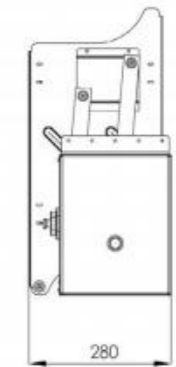

MATTE GREY LINE

Basket : flat wire in mat grey

Bottom : made by MDF in textile texture with round rim

MATTE GREY LINE

Model	Product name	Size:DxWxH	Size of the cabinet : mm	Inner size of the cabinet : mm
A541M2	Magic corner(without left and right difference)	500x(864-964)x530	900-1000	864-964

MATTE GREY LINE

Model	Product name	Size: DxWxH mm	Size of the cabinet : mm	Inner size of the cabinet : mm
A221M2	Elevator basket	280x564x550	600	564
A222M2	Elevator basket	280x664x550	700	664
A223M2	Elevator basket	280x764x550	800	764
A224M2	Elevator basket	280x864x550	900	864

MATTE GREY LINE

Model	Product name	Size: DxWxH mm	Size of the cabinet : mm	Inner size of the cabinet : mm
A341AM2	Tall larder Pull-out(4-shelf)	460x250x(1150-1350)	300	264
A341BM2	Tall larder Pull-out(4-shelf)	460x350x(1150-1350)	400	364
A351AM2	Tall larder Pull-out(5-shelf)	460x250x(1500-1800)	300	264
A351BM2	Tall larder Pull-out(5-shelf)	460x350x(1500-1800)	400	364
A361AM2	Tall larder Pull-out(6-shelf)	460x250x(1700-2000)	300	264
A361BM2	Tall larder Pull-out(6-shelf)	460x350x(1700-2000)	400	364
A362AM2	Tall larder Pull-out(6-shelf)	460x250x(1850-2200)	300	264
A362BM2	Tall larder Pull-out(6-shelf)	460x350x(1850-2200)	400	364
A362CM2	Tall larder Pull-out(6-shelf)	460x400x(1850-2200)	450	414

Remarks: All the above products is with Taiwan Repon heavy duty slides

MATTE GREY LINE

Model	Product name	Size: DxWxH mm	Size of the cabinet : mm	Inner size of the cabinet : mm
A661-01M2	Pantry depot(6-shelf)	500x385x(1850-2250)	450	414
A662-01M2	Pantry depot(6-shelf)	500x385x(1650-1950)	450	414
A651-01M2	Pantry depot(5-shelf)	500x385x(1350-1550)	450	414
A652-01M2	Pantry depot(4-shelf)	500x385x(1150-1350)	450	414