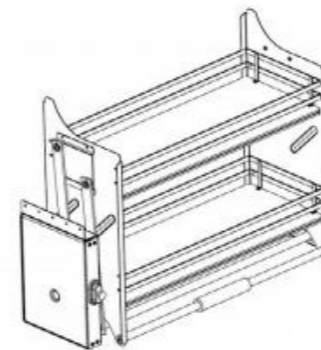

MATTE GREY LINE

Model	Product name	Size: DxWxH mm	Size of the cabinet : mm	Inner size of the cabinet : mm
A221M2	Elevator basket	280x564x550	600	564
A222M2	Elevator basket	280x664x550	700	664
A223M2	Elevator basket	280x764x550	800	764
A224M2	Elevator basket	280x864x550	900	864