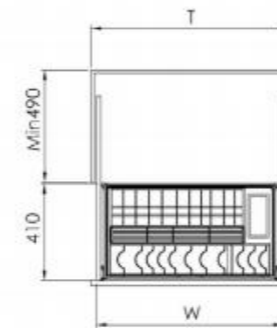

Model	Product name	Size: mm	Size of the cabinet : mm	Inner size of the cabinet : mm
D311M2	270° Swivel basket	φ 710x (600-750)	800x800	764

MATTE GREY LINE

Model	Product name	Size: DxWxH mm	Size of the cabinet : mm	Inner size of the cabinet : mm
E515M2	Side pull-out basket	470x100x657	150	114
E520M2	Side pull-out basket	470x155x657	200	164
E525M2	Side pull-out basket	470x205x657	250	214
E530M2	Side pull-out basket	470x255x657	300	264
E535M2	Side pull-out basket	470x305x657	350	314

SANDY DARK LINE

Basket: flat wire in sandy dark powder coating

Bottom: made by MDF in wooden texture with sharp rim

SANDY DARK LINE

Model	Product name	Size: DxWxH mm	Size of the cabinet : mm	Inner size of the cabinet : mm
A011	S corner(left)	490x800x(620-690)	850x900	814-864
A011-01	S corner(right)	490x800x(620-690)	850x900	814-864

SANDY DARK LINE

Model	Product name	Size: DxWxH mm	Size of the cabinet : mm	Inner size of the cabinet : mm
A661M3	Pantry depot(6-shelf)	530x405x1680	450	414
A662M3	Pantry depot(6-shelf)	530x405x1480	450	414
A663M3	Pantry depot(6-shelf)	530x405x1280	450	414
A664M3	Pantry depot(6-shelf)	530x405x1080	450	414
A671M3	Pantry depot(4-shelf)	530x535x1080	600	564
A672M3	Pantry depot(5-shelf)	530x535x1280	600	564
A673M3	Pantry depot(6-shelf)	530x535x1480	600	564
A674M3	Pantry depot(6-shelf)	530x535x1680	600	564

SANDY DARK LINE

Model	Product name	Size: DxWxH mm	Size of the cabinet : mm	Inner size of the cabinet : mm
B2416B	Bowl & dish pull-out basket	460x564x165	600	564
B2417B	Bowl & dish pull-out basket	460x664x165	700	664
B24175B	Bowl & dish pull-out basket	460x714x165	750	714
B2418B	Bowl & dish pull-out basket	460x764x165	800	764
B2419B	Bowl & dish pull-out basket	460x864x165	900	864