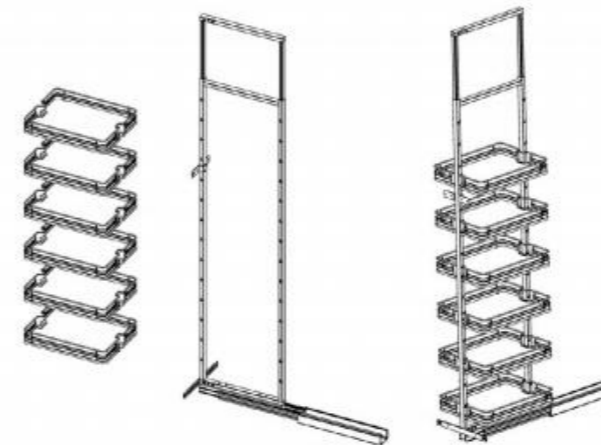

MATTE GREY LINE

Model	Product name	Size: DxWxH mm	Size of the cabinet : mm	Inner size of the cabinet : mm
A341AM2	Tall larder Pull-out(4-shelf)	460x250x(1150-1350)	300	264
A341BM2	Tall larder Pull-out(4-shelf)	460x350x(1150-1350)	400	364
A351AM2	Tall larder Pull-out(5-shelf)	460x250x(1500-1800)	300	264
A351BM2	Tall larder Pull-out(5-shelf)	460x350x(1500-1800)	400	364
A361AM2	Tall larder Pull-out(6-shelf)	460x250x(1700-2000)	300	264
A361BM2	Tall larder Pull-out(6-shelf)	460x350x(1700-2000)	400	364
A362AM2	Tall larder Pull-out(6-shelf)	460x250x(1850-2200)	300	264
A362BM2	Tall larder Pull-out(6-shelf)	460x350x(1850-2200)	400	364
A362CM2	Tall larder Pull-out(6-shelf)	460x400x(1850-2200)	450	414

Remarks: All the above products is with Taiwan Repon heavy duty slides