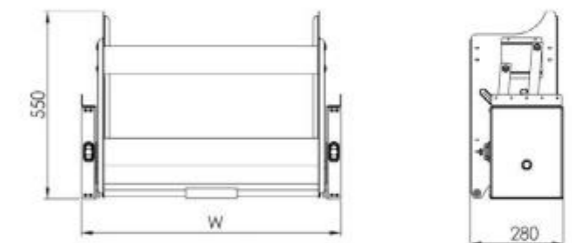

SANDY DARK LINE

Model	Product name	Size: DxWxH mm	Size of the cabinet : mm	Inner size of the cabinet : mm
E430M3	Side pull-out basket	490x255x620	300	264

METAL BOX LINE

Basket : made by thick metal sheet in dark grey powder coating

Sides : by solid nature wood

METAL BOX LINE

Model	Product name	Size: DxWxH mm	Size of the cabinet : mm	Inner size of the cabinet : mm
A541T	Magic corner(without left and right difference)	500x(864-964)x530	900-1000	864-964

METAL BOX LINE

Model	Product name	Size: DxWxH mm	Size of the cabinet : mm	Inner size of the cabinet : mm
A221T	Elevator	280x564x550	600	564
A222T	Elevator	280x664x550	700	664
A223T	Elevator	280x764x550	800	764
A224T	Elevator	280x864x550	900	764

METAL BOX LINE

Model	Product name	Size: DxWxH mm	Size of the cabinet : mm	Inner size of the cabinet : mm
A341AT	Tall larder pull-(4-shelf)	460x250x(1150-1350)	300	264
A341BT	Tall larder pull-(4-shelf)	460x350x(1150-1350)	400	364
A351AT	Tall larder pull-(5-shelf)	460x250x(1500-1800)	300	264
A351BT	Tall larder pull-(5-shelf)	460x350x(1500-1800)	400	364
A361AT	Tall larder pull-(6-shelf)	460x250x(1700-2000)	300	264
A361BT	Tall larder pull-(6-shelf)	460x350x(1700-2000)	400	364
A362AT	Tall larder pull-(6-shelf)	460x250x(1850-2200)	300	264
A362BT	Tall larder pull-(6-shelf)	460x350x(1850-2200)	400	364
A362CT	Tall larder pull-(6-shelf)	460x400x(1850-2200)	450	414