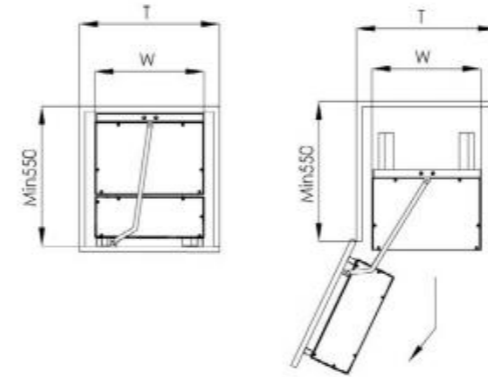

Sides : by solid nature wood

METAL BOX LINE

Model	Product name	Size: DxWxH mm	Size of the cabinet : mm	Inner size of the cabinet : mm
A541T	Magic corner(without left and right difference)	500x(864-964)x530	900-1000	864-964

METAL BOX LINE

Model	Product name	Size: DxWxH mm	Size of the cabinet : mm	Inner size of the cabinet : mm
A221T	Elevator	280x564x550	600	564
A222T	Elevator	280x664x550	700	664
A223T	Elevator	280x764x550	800	764
A224T	Elevator	280x864x550	900	764

METAL BOX LINE

Model	Product name	Size: DxWxH mm	Size of the cabinet : mm	Inner size of the cabinet : mm
A341AT	Tall larder pull-(4-shelf)	460x250x(1150-1350)	300	264
A341BT	Tall larder pull-(4-shelf)	460x350x(1150-1350)	400	364
A351AT	Tall larder pull-(5-shelf)	460x250x(1500-1800)	300	264
A351BT	Tall larder pull-(5-shelf)	460x350x(1500-1800)	400	364
A361AT	Tall larder pull-(6-shelf)	460x250x(1700-2000)	300	264
A361BT	Tall larder pull-(6-shelf)	460x350x(1700-2000)	400	364
A362AT	Tall larder pull-(6-shelf)	460x250x(1850-2200)	300	264
A362BT	Tall larder pull-(6-shelf)	460x350x(1850-2200)	400	364
A362CT	Tall larder pull-(6-shelf)	460x400x(1850-2200)	450	414

Remarks: All the above products is with Taiwan Repon heavy duty slides

METAL BOX LINE

Model	Product name	Size: DxWxH mm	Size of the cabinet : mm	Inner size of the cabinet : mm
A661-01T	Pantry depot(6-shelf)	500x385x(1850-2250)	450	414
A662-01T	Pantry depot(6-shelf)	500x385x(1650-1950)	450	414
A651-01T	Pantry depot(5-shelf)	500x385x(1350-1550)	450	414
A652-01T	Pantry depot(4-shelf)	500x385x(1150-1350)	450	414