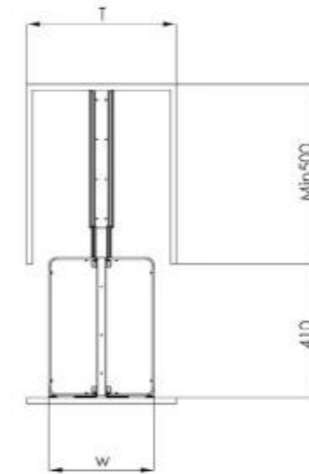

SANDY DARK LINE

Model	Product name	Size: DxWxH mm	Size of the cabinet : mm	Inner size of the cabinet : mm
E430M3	Side pull-out basket	490x255x620	300	264

METAL BOX LINE

Basket : made by thick metal sheet in dark grey powder coating

Sides : by solid nature wood

METAL BOX LINE

Model	Product name	Size: DxWxH mm	Size of the cabinet : mm	Inner size of the cabinet : mm
A541T	Magic corner(without left and right difference)	500x(864-964)x530	900-1000	864-964

METAL BOX LINE

Model	Product name	Size: DxWxH mm	Size of the cabinet : mm	Inner size of the cabinet : mm
A221T	Elevator	280x564x550	600	564
A222T	Elevator	280x664x550	700	664
A223T	Elevator	280x764x550	800	764
A224T	Elevator	280x864x550	900	764

METAL BOX LINE

Model	Product name	Size: DxWxH mm	Size of the cabinet : mm	Inner size of the cabinet : mm
A341AT	Tall larder pull-(4-shelf)	460x250x(1150-1350)	300	264
A341BT	Tall larder pull-(4-shelf)	460x350x(1150-1350)	400	364
A351AT	Tall larder pull-(5-shelf)	460x250x(1500-1800)	300	264
A351BT	Tall larder pull-(5-shelf)	460x350x(1500-1800)	400	364
A361AT	Tall larder pull-(6-shelf)	460x250x(1700-2000)	300	264
A361BT	Tall larder pull-(6-shelf)	460x350x(1700-2000)	400	364
A362AT	Tall larder pull-(6-shelf)	460x250x(1850-2200)	300	264
A362BT	Tall larder pull-(6-shelf)	460x350x(1850-2200)	400	364
A362CT	Tall larder pull-(6-shelf)	460x400x(1850-2200)	450	414