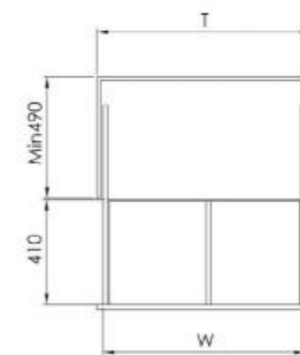

METAL BOX LINE

Model	Product name	Size: DxWxH mm	Size of the cabinet : mm	Inner size of the cabinet : mm
C1830T	Multipurpose Drawer basket	460x250x500	300	264
C1840T	Multipurpose Drawer basket	460x350x500	400	364