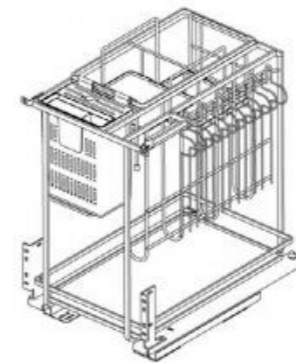

Model	Product name	Size: DxWxH mm	Size of the cabinet : mm	Inner size of the cabinet : mm
C1935D	Multipurpose drawer basket	460x303x500	350	314