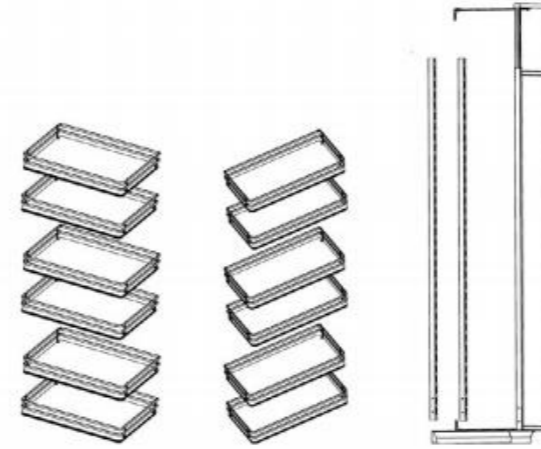

MATTE GREY LINE

Model	Product name	Size: DxWxH mm	Size of the cabinet : mm	Inner size of the cabinet : mm
A670M2	Pantry depot(3-shelf)	500x530x(700-1000)	600	564
A671M2	Pantry depot(4-shelf)	500x530x(1150-1350)	600	564
A672M2	Pantry depot(5-shelf)	500x530x(1350-1650)	600	564
A673M2	Pantry depot(6-shelf)	500x530x(1650-1950)	600	564
A674M2	Pantry depot(6-shelf)	500x530x(1850-2250)	600	564