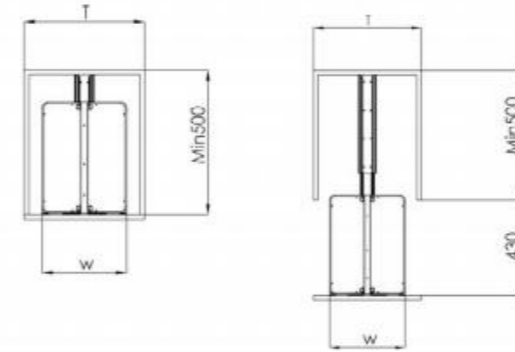

MATTE GREY LINE

Model	Product name	Size: DxWxH mm	Size of the cabinet : mm	Inner size of the cabinet : mm
A341AM2	Tall larder Pull-out(4-shelf)	460x250x(1150-1350)	300	264
A341BM2	Tall larder Pull-out(4-shelf)	460x350x(1150-1350)	400	364
A351AM2	Tall larder Pull-out(5-shelf)	460x250x(1500-1800)	300	264
A351BM2	Tall larder Pull-out(5-shelf)	460x350x(1500-1800)	400	364
A361AM2	Tall larder Pull-out(6-shelf)	460x250x(1700-2000)	300	264
A361BM2	Tall larder Pull-out(6-shelf)	460x350x(1700-2000)	400	364
A362AM2	Tall larder Pull-out(6-shelf)	460x250x(1850-2200)	300	264
A362BM2	Tall larder Pull-out(6-shelf)	460x350x(1850-2200)	400	364
A362CM2	Tall larder Pull-out(6-shelf)	460x400x(1850-2200)	450	414

Remarks: All the above products is with Taiwan Repon heavy duty slides