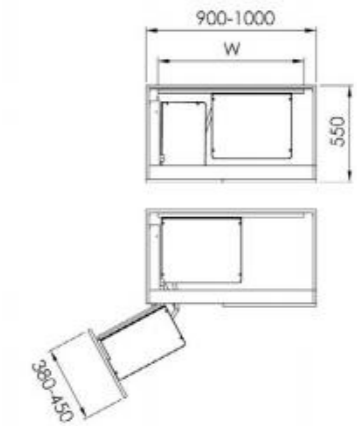

MATTE GREY LINE

Basket : flat wire in mat grey

Bottom : made by MDF in textile texture with round rim

MATTE GREY LINE

Model	Product name	Size:DxWxH	Size of the cabinet : mm	Inner size of the cabinet : mm
A541M2	Magic corner(without left and right difference)	500x(864-964)x530	900-1000	864-964

MATTE GREY LINE

Model	Product name	Size: DxWxH mm	Size of the cabinet : mm	Inner size of the cabinet : mm
A221M2	Elevator basket	280x564x550	600	564
A222M2	Elevator basket	280x664x550	700	664
A223M2	Elevator basket	280x764x550	800	764
A224M2	Elevator basket	280x864x550	900	864

SANDY DARK LINE

Model	Product name	Size: DxWxH mm	Size of the cabinet : mm	Inner size of the cabinet : mm
A661M3	Pantry depot(6-shelf)	530x405x1680	450	414
A662M3	Pantry depot(6-shelf)	530x405x1480	450	414
A663M3	Pantry depot(6-shelf)	530x405x1280	450	414
A664M3	Pantry depot(6-shelf)	530x405x1080	450	414
A671M3	Pantry depot(4-shelf)	530x535x1080	600	564
A672M3	Pantry depot(5-shelf)	530x535x1280	600	564
A673M3	Pantry depot(6-shelf)	530x535x1480	600	564
A674M3	Pantry depot(6-shelf)	530x535x1680	600	564

Sides : by solid nature wood

METAL BOX LINE

Model	Product name	Size: DxWxH mm	Size of the cabinet : mm	Inner size of the cabinet : mm
A541T	Magic corner(without left and right difference)	500x(864-964)x530	900-1000	864-964