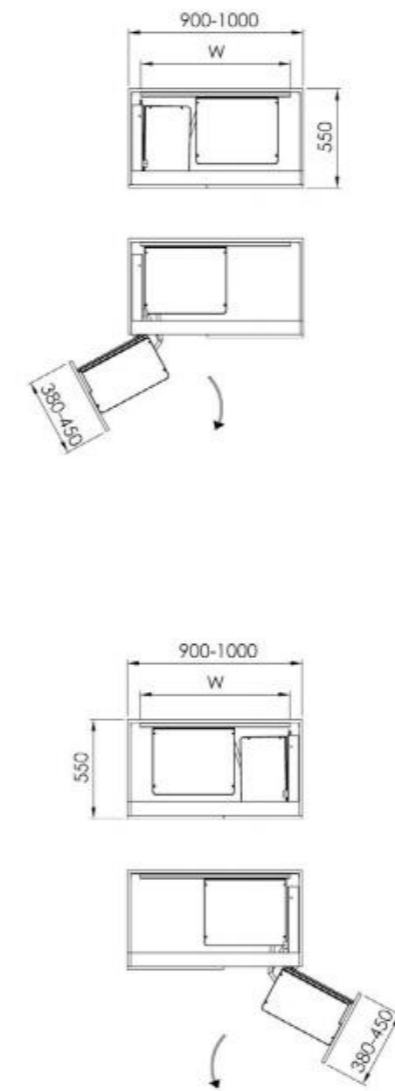

SANDY DARK LINE

Model	Product name	Size: DxWxH mm	Size of the cabinet : mm	Inner size of the cabinet : mm
A661M3	Pantry depot(6-shelf)	530x405x1680	450	414
A662M3	Pantry depot(6-shelf)	530x405x1480	450	414
A663M3	Pantry depot(6-shelf)	530x405x1280	450	414
A664M3	Pantry depot(6-shelf)	530x405x1080	450	414
A671M3	Pantry depot(4-shelf)	530x535x1080	600	564
A672M3	Pantry depot(5-shelf)	530x535x1280	600	564
A673M3	Pantry depot(6-shelf)	530x535x1480	600	564
A674M3	Pantry depot(6-shelf)	530x535x1680	600	564

SANDY DARK LINE

Model	Product name	Size: DxWxH mm	Size of the cabinet : mm	Inner size of the cabinet : mm
C1940D	Multipurpose drawer basket	460x353x500	400	364

SANDY DARK LINE

Model	Product name	Size: DxWxH mm	Size of the cabinet : mm	Inner size of the cabinet : mm
E321	Side pull-out basket	490x105x535	150	114
E322	Side pull-out basket	490x155x535	200	164

SANDY DARK LINE

Model	Product name	Size: DxWxH mm	Size of the cabinet : mm	Inner size of the cabinet : mm
E430M3	Side pull-out basket	490x255x620	300	264

METAL BOX LINE

Basket : made by thick metal sheet in dark grey powder coating

Sides : by solid nature wood

METAL BOX LINE

Model	Product name	Size: DxWxH mm	Size of the cabinet : mm	Inner size of the cabinet : mm
A541T	Magic corner(without left and right difference)	500x(864-964)x530	900-1000	864-964