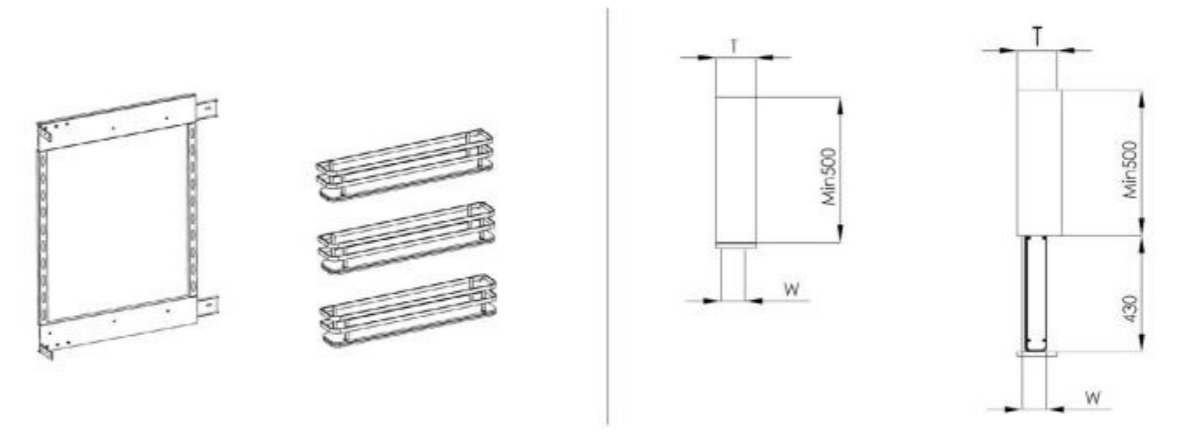

Model	Product name	Size: mm	Size of the cabinet : mm	Inner size of the cabinet : mm
D311M2	270° Swivel basket	φ 710x (600-750)	800x800	764

MATTE GREY LINE

Model	Product name	Size: DxWxH mm	Size of the cabinet : mm	Inner size of the cabinet : mm
E515M2	Side pull-out basket	470x100x657	150	114
E520M2	Side pull-out basket	470x155x657	200	164
E525M2	Side pull-out basket	470x205x657	250	214
E530M2	Side pull-out basket	470x255x657	300	264
E535M2	Side pull-out basket	470x305x657	350	314