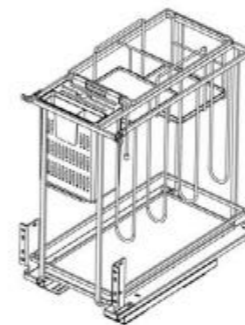

Model	Product name	Size: DxWxH mm	Size of the cabinet : mm	Inner size of the cabinet : mm
C1930D	Multipurpose drawer basket	460x253x500	300	264