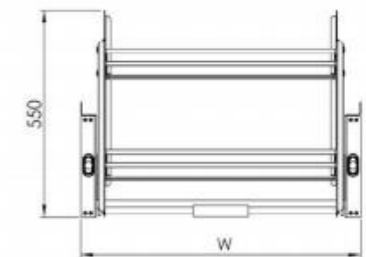

MATTE GREY LINE

Model	Product name	Size: DxWxH mm	Size of the cabinet : mm	Inner size of the cabinet : mm
A221M2	Elevator basket	280x564x550	600	564
A222M2	Elevator basket	280x664x550	700	664
A223M2	Elevator basket	280x764x550	800	764
A224M2	Elevator basket	280x864x550	900	864