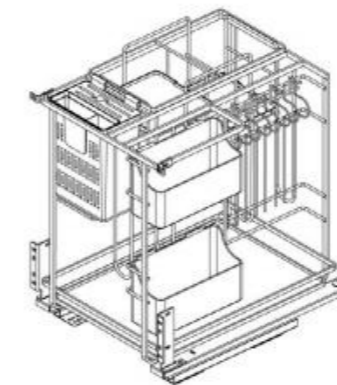

SANDY DARK LINE

Model	Product name	Size: DxWxH mm	Size of the cabinet : mm	Inner size of the cabinet : mm
C1940D	Multipurpose drawer basket	460x353x500	400	364