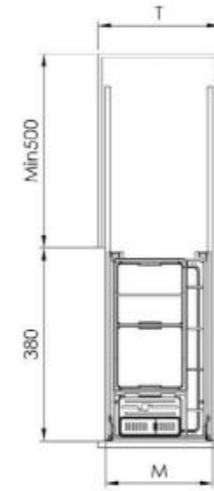

SANDY DARK LINE

Model	Product name	Size: DxWxH mm	Size of the cabinet : mm	Inner size of the cabinet : mm
A661M3	Pantry depot(6-shelf)	530x405x1680	450	414
A662M3	Pantry depot(6-shelf)	530x405x1480	450	414
A663M3	Pantry depot(6-shelf)	530x405x1280	450	414
A664M3	Pantry depot(6-shelf)	530x405x1080	450	414
A671M3	Pantry depot(4-shelf)	530x535x1080	600	564
A672M3	Pantry depot(5-shelf)	530x535x1280	600	564
A673M3	Pantry depot(6-shelf)	530x535x1480	600	564
A674M3	Pantry depot(6-shelf)	530x535x1680	600	564

SANDY DARK LINE

Model	Product name	Size: DxWxH mm	Size of the cabinet : mm	Inner size of the cabinet : mm
B2416B	Bowl & dish pull-out basket	460x564x165	600	564
B2417B	Bowl & dish pull-out basket	460x664x165	700	664
B24175B	Bowl & dish pull-out basket	460x714x165	750	714
B2418B	Bowl & dish pull-out basket	460x764x165	800	764
B2419B	Bowl & dish pull-out basket	460x864x165	900	864

SANDY DARK LINE

Model	Product name	Size: DxWxH mm	Size of the cabinet : mm	Inner size of the cabinet : mm
B246B	Pull-out basket	460x564x165	600	564
B247B	Pull-out basket	460x664x165	700	664
B2475B	Pull-out basket	460x714x165	750	714
B248B	Pull-out basket	460x764x165	800	764
B249B	Pull-out basket	460x864x165	900	864

SANDY DARK LINE

Model	Product name	Size: DxWxH mm	Size of the cabinet : mm	Inner size of the cabinet : mm
C1930D	Multipurpose drawer basket	460x253x500	300	264

SANDY DARK LINE

Model	Product name	Size: DxWxH mm	Size of the cabinet : mm	Inner size of the cabinet : mm
C1935D	Multipurpose drawer basket	460x303x500	350	314