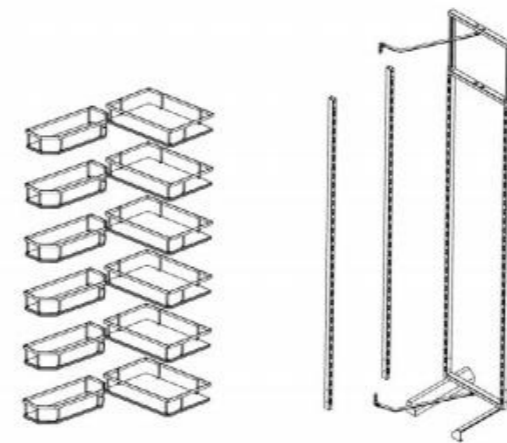

Model	Product name	Size: mm	Size of the cabinet : mm	Inner size of the cabinet : mm
D311M2	270° Swivel basket	φ 710x (600-750)	800x800	764

MATTE GREY LINE

Model	Product name	Size: DxWxH mm	Size of the cabinet : mm	Inner size of the cabinet : mm
E515M2	Side pull-out basket	470x100x657	150	114
E520M2	Side pull-out basket	470x155x657	200	164
E525M2	Side pull-out basket	470x205x657	250	214
E530M2	Side pull-out basket	470x255x657	300	264
E535M2	Side pull-out basket	470x305x657	350	314

SANDY DARK LINE

Basket: flat wire in sandy dark powder coating

Bottom: made by MDF in wooden texture with sharp rim

SANDY DARK LINE

Model	Product name	Size: DxWxH mm	Size of the cabinet : mm	Inner size of the cabinet : mm
A011	S corner(left)	490x800x(620-690)	850x900	814-864
A011-01	S corner(right)	490x800x(620-690)	850x900	814-864

SANDY DARK LINE

Model	Product name	Size: DxWxH mm	Size of the cabinet : mm	Inner size of the cabinet : mm
A661M3	Pantry depot(6-shelf)	530x405x1680	450	414
A662M3	Pantry depot(6-shelf)	530x405x1480	450	414
A663M3	Pantry depot(6-shelf)	530x405x1280	450	414
A664M3	Pantry depot(6-shelf)	530x405x1080	450	414
A671M3	Pantry depot(4-shelf)	530x535x1080	600	564
A672M3	Pantry depot(5-shelf)	530x535x1280	600	564
A673M3	Pantry depot(6-shelf)	530x535x1480	600	564
A674M3	Pantry depot(6-shelf)	530x535x1680	600	564

SANDY DARK LINE

Model	Product name	Size: DxWxH mm	Size of the cabinet : mm	Inner size of the cabinet : mm
B2416B	Bowl & dish pull-out basket	460x564x165	600	564
B2417B	Bowl & dish pull-out basket	460x664x165	700	664
B24175B	Bowl & dish pull-out basket	460x714x165	750	714
B2418B	Bowl & dish pull-out basket	460x764x165	800	764
B2419B	Bowl & dish pull-out basket	460x864x165	900	864