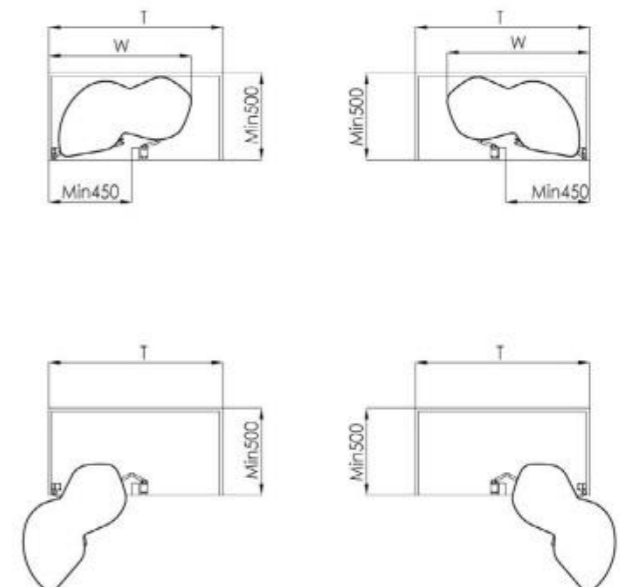

MATTE GREY LINE

Model	Product name	Size: DxWxH mm	Size of the cabinet : mm	Inner size of the cabinet : mm
B8160M2	Pull out basket	495x564x130	600	564

Model	Product name	Size: mm	Size of the cabinet : mm	Inner size of the cabinet : mm
D311M1	270° Swivel basket	φ 710x90	800	764

Model	Product name	Size: mm	Size of the cabinet : mm	Inner size of the cabinet : mm
D311M2	270° Swivel basket	φ 710x (600-750)	800x800	764

MATTE GREY LINE

Model	Product name	Size: DxWxH mm	Size of the cabinet : mm	Inner size of the cabinet : mm
E515M2	Side pull-out basket	470x100x657	150	114
E520M2	Side pull-out basket	470x155x657	200	164
E525M2	Side pull-out basket	470x205x657	250	214
E530M2	Side pull-out basket	470x255x657	300	264
E535M2	Side pull-out basket	470x305x657	350	314

SANDY DARK LINE

Basket: flat wire in sandy dark powder coating

Bottom: made by MDF in wooden texture with sharp rim

SANDY DARK LINE

Model	Product name	Size: DxWxH mm	Size of the cabinet : mm	Inner size of the cabinet : mm
A011	S corner(left)	490x800x(620-690)	850x900	814-864
A011-01	S corner(right)	490x800x(620-690)	850x900	814-864

SANDY DARK LINE

Model	Product name	Size: DxWxH mm	Size of the cabinet : mm	Inner size of the cabinet : mm
A661M3	Pantry depot(6-shelf)	530x405x1680	450	414
A662M3	Pantry depot(6-shelf)	530x405x1480	450	414
A663M3	Pantry depot(6-shelf)	530x405x1280	450	414
A664M3	Pantry depot(6-shelf)	530x405x1080	450	414
A671M3	Pantry depot(4-shelf)	530x535x1080	600	564
A672M3	Pantry depot(5-shelf)	530x535x1280	600	564
A673M3	Pantry depot(6-shelf)	530x535x1480	600	564
A674M3	Pantry depot(6-shelf)	530x535x1680	600	564