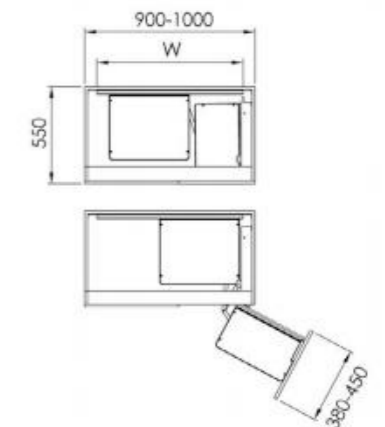

MATTE GREY LINE

Basket : flat wire in mat grey

Bottom : made by MDF in textile texture with round rim

MATTE GREY LINE

Model	Product name	Size:DxWxH	Size of the cabinet : mm	Inner size of the cabinet : mm
A541M2	Magic corner(without left and right difference)	500x(864-964)x530	900-1000	864-964

MATTE GREY LINE

Model	Product name	Size: DxWxH mm	Size of the cabinet : mm	Inner size of the cabinet : mm
A670M2	Pantry depot(3-shelf)	500x530x(700-1000)	600	564
A671M2	Pantry depot(4-shelf)	500x530x(1150-1350)	600	564
A672M2	Pantry depot(5-shelf)	500x530x(1350-1650)	600	564
A673M2	Pantry depot(6-shelf)	500x530x(1650-1950)	600	564
A674M2	Pantry depot(6-shelf)	500x530x(1850-2250)	600	564

SANDY DARK LINE

Model	Product name	Size: DxWxH mm	Size of the cabinet : mm	Inner size of the cabinet : mm
A661M3	Pantry depot(6-shelf)	530x405x1680	450	414
A662M3	Pantry depot(6-shelf)	530x405x1480	450	414
A663M3	Pantry depot(6-shelf)	530x405x1280	450	414
A664M3	Pantry depot(6-shelf)	530x405x1080	450	414
A671M3	Pantry depot(4-shelf)	530x535x1080	600	564
A672M3	Pantry depot(5-shelf)	530x535x1280	600	564
A673M3	Pantry depot(6-shelf)	530x535x1480	600	564
A674M3	Pantry depot(6-shelf)	530x535x1680	600	564

Sides : by solid nature wood

METAL BOX LINE

Model	Product name	Size: DxWxH mm	Size of the cabinet : mm	Inner size of the cabinet : mm
A541T	Magic corner(without left and right difference)	500x(864-964)x530	900-1000	864-964