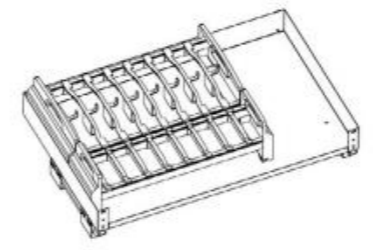

Model	Product name	Size: DxWxH mm	Size of the cabinet : mm	Inner size of the cabinet : mm
B8316	Bowl & dish pull-out basket	470x564x108	600	564
B8317	Bowl & dish pull-out basket	470x664x108	700	664
B83175	Bowl & dish pull-out basket	470x714x108	750	714
B8318	Bowl & dish pull-out basket	470x764x108	800	764
B8319	Bowl & dish pull-out basket	470x864x108	900	864