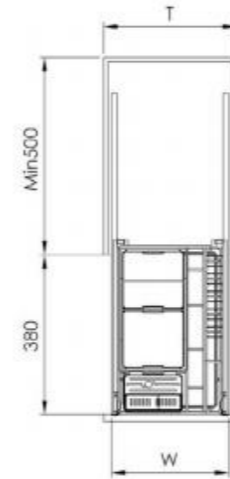

SANDY DARK LINE

Model	Product name	Size: DxWxH mm	Size of the cabinet : mm	Inner size of the cabinet : mm
A661M3	Pantry depot(6-shelf)	530x405x1680	450	414
A662M3	Pantry depot(6-shelf)	530x405x1480	450	414
A663M3	Pantry depot(6-shelf)	530x405x1280	450	414
A664M3	Pantry depot(6-shelf)	530x405x1080	450	414
A671M3	Pantry depot(4-shelf)	530x535x1080	600	564
A672M3	Pantry depot(5-shelf)	530x535x1280	600	564
A673M3	Pantry depot(6-shelf)	530x535x1480	600	564
A674M3	Pantry depot(6-shelf)	530x535x1680	600	564

SANDY DARK LINE

Model	Product name	Size: DxWxH mm	Size of the cabinet : mm	Inner size of the cabinet : mm
B2416B	Bowl & dish pull-out basket	460x564x165	600	564
B2417B	Bowl & dish pull-out basket	460x664x165	700	664
B24175B	Bowl & dish pull-out basket	460x714x165	750	714
B2418B	Bowl & dish pull-out basket	460x764x165	800	764
B2419B	Bowl & dish pull-out basket	460x864x165	900	864

SANDY DARK LINE

Model	Product name	Size: DxWxH mm	Size of the cabinet : mm	Inner size of the cabinet : mm
B246B	Pull-out basket	460x564x165	600	564
B247B	Pull-out basket	460x664x165	700	664
B2475B	Pull-out basket	460x714x165	750	714
B248B	Pull-out basket	460x764x165	800	764
B249B	Pull-out basket	460x864x165	900	864

SANDY DARK LINE

Model	Product name	Size: DxWxH mm	Size of the cabinet : mm	Inner size of the cabinet : mm
C1930D	Multipurpose drawer basket	460x253x500	300	264

SANDY DARK LINE

Model	Product name	Size: DxWxH mm	Size of the cabinet : mm	Inner size of the cabinet : mm
C1935D	Multipurpose drawer basket	460x303x500	350	314