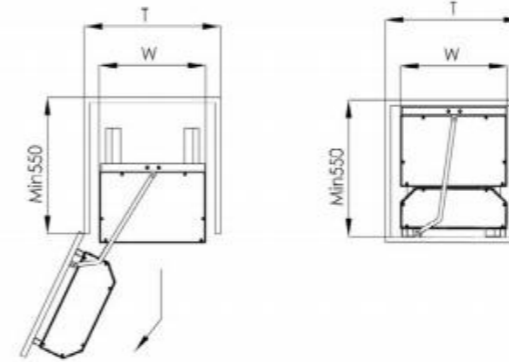

Model	Product name	Size: mm	Size of the cabinet : mm	Inner size of the cabinet : mm
D311M2	270° Swivel basket	φ 710x (600-750)	800x800	764

MATTE GREY LINE

Model	Product name	Size: DxWxH mm	Size of the cabinet : mm	Inner size of the cabinet : mm
E515M2	Side pull-out basket	470x100x657	150	114
E520M2	Side pull-out basket	470x155x657	200	164
E525M2	Side pull-out basket	470x205x657	250	214
E530M2	Side pull-out basket	470x255x657	300	264
E535M2	Side pull-out basket	470x305x657	350	314

SANDY DARK LINE

Basket: flat wire in sandy dark powder coating

Bottom: made by MDF in wooden texture with sharp rim

SANDY DARK LINE

Model	Product name	Size: DxWxH mm	Size of the cabinet : mm	Inner size of the cabinet : mm
A011	S corner(left)	490x800x(620-690)	850x900	814-864
A011-01	S corner(right)	490x800x(620-690)	850x900	814-864

SANDY DARK LINE

Model	Product name	Size: DxWxH mm	Size of the cabinet : mm	Inner size of the cabinet : mm
A661M3	Pantry depot(6-shelf)	530x405x1680	450	414
A662M3	Pantry depot(6-shelf)	530x405x1480	450	414
A663M3	Pantry depot(6-shelf)	530x405x1280	450	414
A664M3	Pantry depot(6-shelf)	530x405x1080	450	414
A671M3	Pantry depot(4-shelf)	530x535x1080	600	564
A672M3	Pantry depot(5-shelf)	530x535x1280	600	564
A673M3	Pantry depot(6-shelf)	530x535x1480	600	564
A674M3	Pantry depot(6-shelf)	530x535x1680	600	564

SANDY DARK LINE

Model	Product name	Size: DxWxH mm	Size of the cabinet : mm	Inner size of the cabinet : mm
B2416B	Bowl & dish pull-out basket	460x564x165	600	564
B2417B	Bowl & dish pull-out basket	460x664x165	700	664
B24175B	Bowl & dish pull-out basket	460x714x165	750	714
B2418B	Bowl & dish pull-out basket	460x764x165	800	764
B2419B	Bowl & dish pull-out basket	460x864x165	900	864