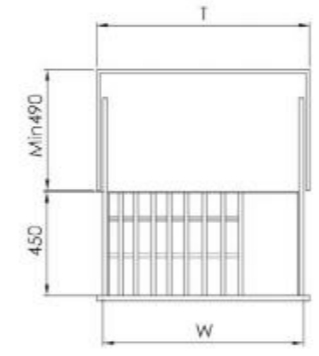

METAL BOX LINE

Model	Product name	Size: DxWxH mm	Size of the cabinet : mm	Inner size of the cabinet : mm
A341AT	Tall larder pull-(4-shelf)	460x250x(1150-1350)	300	264
A341BT	Tall larder pull-(4-shelf)	460x350x(1150-1350)	400	364
A351AT	Tall larder pull-(5-shelf)	460x250x(1500-1800)	300	264
A351BT	Tall larder pull-(5-shelf)	460x350x(1500-1800)	400	364
A361AT	Tall larder pull-(6-shelf)	460x250x(1700-2000)	300	264
A361BT	Tall larder pull-(6-shelf)	460x350x(1700-2000)	400	364
A362AT	Tall larder pull-(6-shelf)	460x250x(1850-2200)	300	264
A362BT	Tall larder pull-(6-shelf)	460x350x(1850-2200)	400	364
A362CT	Tall larder pull-(6-shelf)	460x400x(1850-2200)	450	414

Remarks: All the above products is with Taiwan Repon heavy duty slides

METAL BOX LINE

Model	Product name	Size: DxWxH mm	Size of the cabinet : mm	Inner size of the cabinet : mm
A661-01T	Pantry depot(6-shelf)	500x385x(1850-2250)	450	414
A662-01T	Pantry depot(6-shelf)	500x385x(1650-1950)	450	414
A651-01T	Pantry depot(5-shelf)	500x385x(1350-1550)	450	414
A652-01T	Pantry depot(4-shelf)	500x385x(1150-1350)	450	414

METAL BOX LINE

Model	Product name	Size: DxWxH mm	Size of the cabinet : mm	Inner size of the cabinet : mm
B836	Pull-out Basket	470x564x108	600	564
B837	Pull-out Basket	470x664x108	700	664
B8375	Pull-out Basket	470x714x108	750	714
B838	Pull-out Basket	470x764x108	800	764
B839	Pull-out Basket	470x864x108	900	864

METAL BOX LINE

Model	Product name	Size: DxWxH mm	Size of the cabinet : mm	Inner size of the cabinet : mm
B8316	Bowl & dish pull-out basket	470x564x108	600	564
B8317	Bowl & dish pull-out basket	470x664x108	700	664
B83175	Bowl & dish pull-out basket	470x714x108	750	714
B8318	Bowl & dish pull-out basket	470x764x108	800	764
B8319	Bowl & dish pull-out basket	470x864x108	900	864