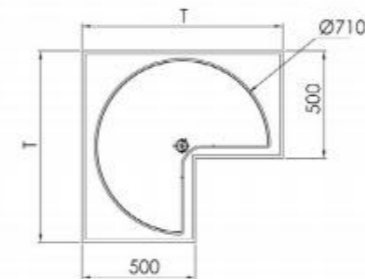

MATTE GREY LINE

Model	Product name	Size: DxWxH mm	Size of the cabinet : mm	Inner size of the cabinet : mm
A670M2	Pantry depot(3-shelf)	500x530x(700-1000)	600	564
A671M2	Pantry depot(4-shelf)	500x530x(1150-1350)	600	564
A672M2	Pantry depot(5-shelf)	500x530x(1350-1650)	600	564
A673M2	Pantry depot(6-shelf)	500x530x(1650-1950)	600	564
A674M2	Pantry depot(6-shelf)	500x530x(1850-2250)	600	564

MATTE GREY LINE

Model	Product name	Size: DxWxH mm	Size of the cabinet : mm	Inner size of the cabinet : mm
A6306M2	Pantry depot(6-shelf)	475x250x1770	300	264
A6406M2	Pantry depot(6-shelf)	475x350x1770	400	364
A6456M2	Pantry depot(6-shelf)	475x400x1770	450	414
A6506M2	Pantry depot(6-shelf)	475x450x1770	500	464
A6606M2	Pantry depot(6-shelf)	475x550x1770	600	564

MATTE GREY LINE

Model	Product name	Size: DxWxH mm	Size of the cabinet : mm	Inner size of the cabinet : mm
B8160M2	Pull out basket	495x564x130	600	564

Model	Product name	Size: mm	Size of the cabinet : mm	Inner size of the cabinet : mm
D311M1	270° Swivel basket	φ 710x90	800	764

Model	Product name	Size: mm	Size of the cabinet : mm	Inner size of the cabinet : mm
D311M2	270° Swivel basket	φ 710x (600-750)	800x800	764

MATTE GREY LINE

Model	Product name	Size: DxWxH mm	Size of the cabinet : mm	Inner size of the cabinet : mm
E515M2	Side pull-out basket	470x100x657	150	114
E520M2	Side pull-out basket	470x155x657	200	164
E525M2	Side pull-out basket	470x205x657	250	214
E530M2	Side pull-out basket	470x255x657	300	264
E535M2	Side pull-out basket	470x305x657	350	314