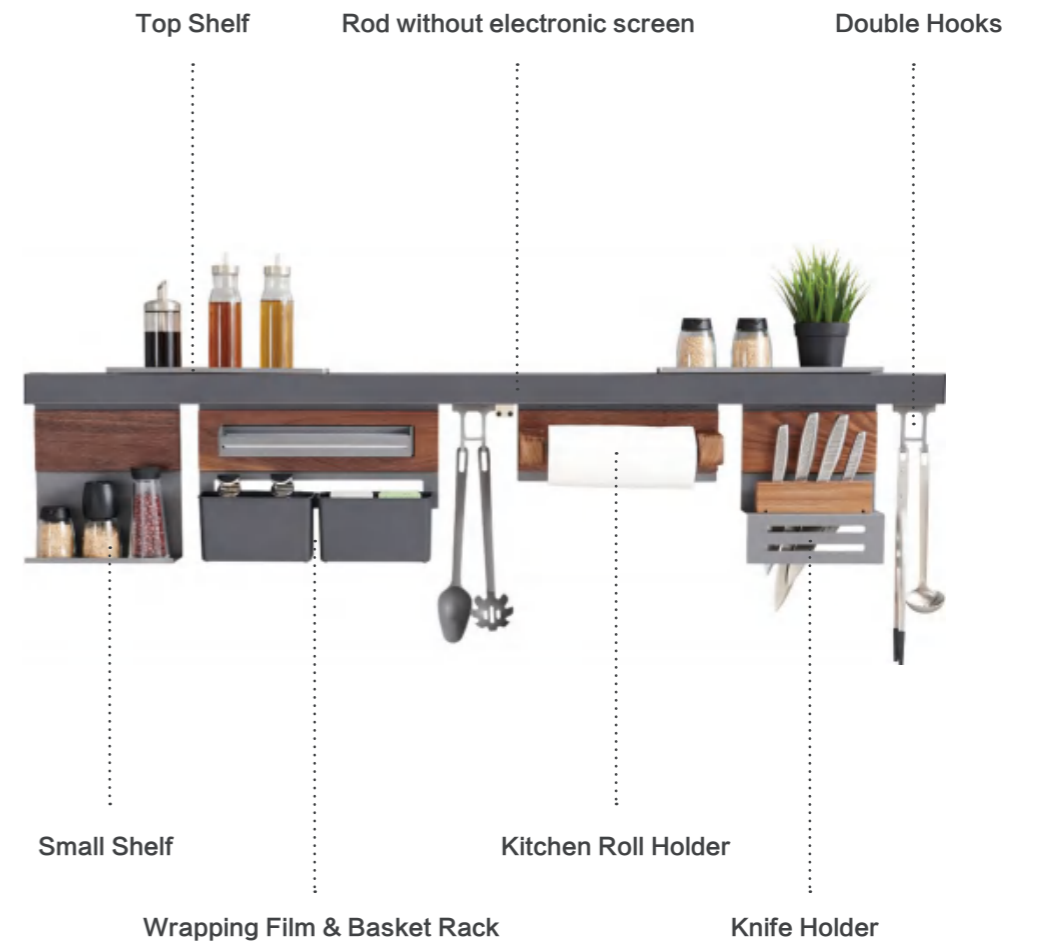

KITCHEN RACK

Rod: made by aluminum in dark grey paint

Rack: made by steel with solid wood ornament

Rod with electronic screen

Model	Product name	Size
R1500D	Kitchen rack set(Rod with electronic screen)	L=1500m

Remarks : with 7 LED atmosphere lights

Rod with electronic screen

Model	Product name	Size
R1200D	Kitchen rack set(Rod with electronic screen)	L=1200m

Remarks : with 7 LED atmosphere lights

Rod with electronic screen

Model	Product name	Size
R900D	Kitchen rack set(Rod with electronic screen)	L=900m

Remarks : with 7 LED atmosphere lights

Rod without electronic screen

Model	Product name	Size
R1500	Kitchen rack set(Rod without electronic screen)	L=1500m