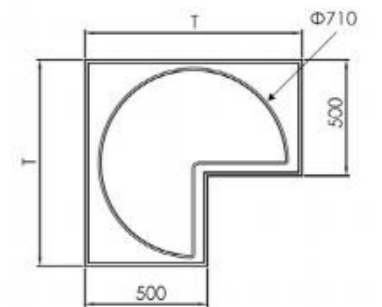

MATTE GREY LINE

Model	Product name	Size: DxWxH mm	Size of the cabinet : mm	Inner size of the cabinet : mm
A670M2	Pantry depot(3-shelf)	500x530x(700-1000)	600	564
A671M2	Pantry depot(4-shelf)	500x530x(1150-1350)	600	564
A672M2	Pantry depot(5-shelf)	500x530x(1350-1650)	600	564
A673M2	Pantry depot(6-shelf)	500x530x(1650-1950)	600	564
A674M2	Pantry depot(6-shelf)	500x530x(1850-2250)	600	564

MATTE GREY LINE

Model	Product name	Size: DxWxH mm	Size of the cabinet : mm	Inner size of the cabinet : mm
A6306M2	Pantry depot(6-shelf)	475x250x1770	300	264
A6406M2	Pantry depot(6-shelf)	475x350x1770	400	364
A6456M2	Pantry depot(6-shelf)	475x400x1770	450	414
A6506M2	Pantry depot(6-shelf)	475x450x1770	500	464
A6606M2	Pantry depot(6-shelf)	475x550x1770	600	564

MATTE GREY LINE

Model	Product name	Size: DxWxH mm	Size of the cabinet : mm	Inner size of the cabinet : mm
B8160M2	Pull out basket	495x564x130	600	564

Model	Product name	Size: mm	Size of the cabinet : mm	Inner size of the cabinet : mm
D311M1	270° Swivel basket	φ 710x90	800	764

Model	Product name	Size: mm	Size of the cabinet : mm	Inner size of the cabinet : mm
D311M2	270° Swivel basket	φ 710x (600-750)	800x800	764

MATTE GREY LINE

Model	Product name	Size: DxWxH mm	Size of the cabinet : mm	Inner size of the cabinet : mm
E515M2	Side pull-out basket	470x100x657	150	114
E520M2	Side pull-out basket	470x155x657	200	164
E525M2	Side pull-out basket	470x205x657	250	214
E530M2	Side pull-out basket	470x255x657	300	264
E535M2	Side pull-out basket	470x305x657	350	314