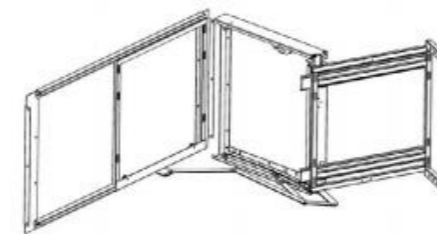

MATTE GREY LINE

Basket : flat wire in mat grey

Bottom : made by MDF in textile texture with round rim

MATTE GREY LINE

Model	Product name	Size:DxWxH	Size of the cabinet : mm	Inner size of the cabinet : mm
A541M2	Magic corner(without left and right difference)	500x(864-964)x530	900-1000	864-964