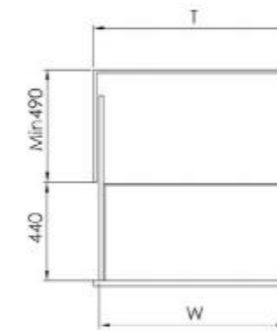

SANDY DARK LINE

Basket: flat wire in sandy dark powder coating

Bottom: made by MDF in wooden texture with sharp rim

SANDY DARK LINE

Model	Product name	Size: DxWxH mm	Size of the cabinet : mm	Inner size of the cabinet : mm
A011	S corner(left)	490x800x(620-690)	850x900	814-864
A011-01	S corner(right)	490x800x(620-690)	850x900	814-864

SANDY DARK LINE

Model	Product name	Size: DxWxH mm	Size of the cabinet : mm	Inner size of the cabinet : mm
A661M3	Pantry depot(6-shelf)	530x405x1680	450	414
A662M3	Pantry depot(6-shelf)	530x405x1480	450	414
A663M3	Pantry depot(6-shelf)	530x405x1280	450	414
A664M3	Pantry depot(6-shelf)	530x405x1080	450	414
A671M3	Pantry depot(4-shelf)	530x535x1080	600	564
A672M3	Pantry depot(5-shelf)	530x535x1280	600	564
A673M3	Pantry depot(6-shelf)	530x535x1480	600	564
A674M3	Pantry depot(6-shelf)	530x535x1680	600	564

SANDY DARK LINE

Model	Product name	Size: DxWxH mm	Size of the cabinet : mm	Inner size of the cabinet : mm
B2416B	Bowl & dish pull-out basket	460x564x165	600	564
B2417B	Bowl & dish pull-out basket	460x664x165	700	664
B24175B	Bowl & dish pull-out basket	460x714x165	750	714
B2418B	Bowl & dish pull-out basket	460x764x165	800	764
B2419B	Bowl & dish pull-out basket	460x864x165	900	864

SANDY DARK LINE

Model	Product name	Size: DxWxH mm	Size of the cabinet : mm	Inner size of the cabinet : mm
B246B	Pull-out basket	460x564x165	600	564
B247B	Pull-out basket	460x664x165	700	664
B2475B	Pull-out basket	460x714x165	750	714
B248B	Pull-out basket	460x764x165	800	764
B249B	Pull-out basket	460x864x165	900	864