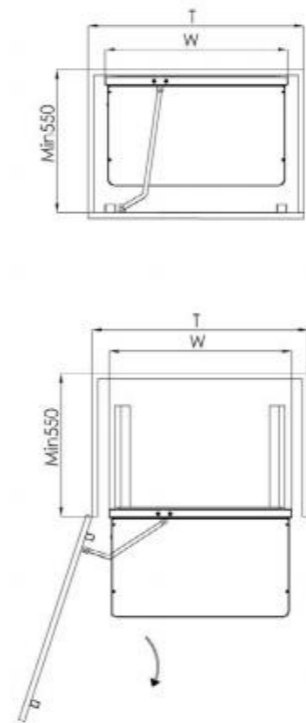

MATTE GREY LINE

Model	Product name	Size: DxWxH mm	Size of the cabinet : mm	Inner size of the cabinet : mm
B8160M2	Pull out basket	495x564x130	600	564