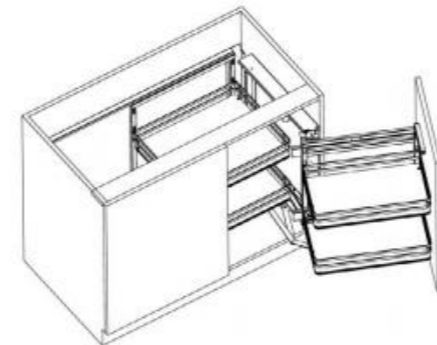

MATTE GREY LINE

Basket : flat wire in mat grey

Bottom : made by MDF in textile texture with round rim

MATTE GREY LINE

Model	Product name	Size:DxWxH	Size of the cabinet : mm	Inner size of the cabinet : mm
A541M2	Magic corner(without left and right difference)	500x(864-964)x530	900-1000	864-964