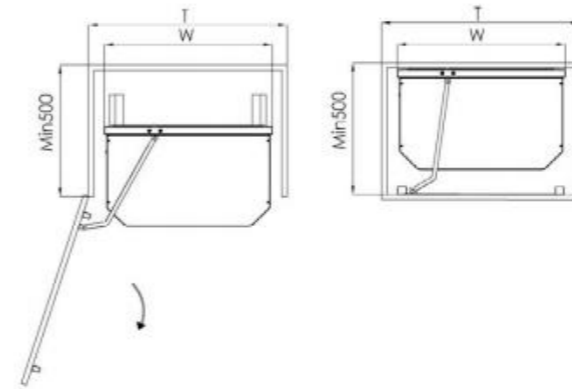

Remarks: All the above products is with Taiwan Repon heavy duty slides

MATTE GREY LINE

Model	Product name	Size: DxWxH mm	Size of the cabinet : mm	Inner size of the cabinet : mm
A661-01M2	Pantry depot(6-shelf)	500x385x(1850-2250)	450	414
A662-01M2	Pantry depot(6-shelf)	500x385x(1650-1950)	450	414
A651-01M2	Pantry depot(5-shelf)	500x385x(1350-1550)	450	414
A652-01M2	Pantry depot(4-shelf)	500x385x(1150-1350)	450	414

MATTE GREY LINE

Model	Product name	Size: DxWxH mm	Size of the cabinet : mm	Inner size of the cabinet : mm
A670M2	Pantry depot(3-shelf)	500x530x(700-1000)	600	564
A671M2	Pantry depot(4-shelf)	500x530x(1150-1350)	600	564
A672M2	Pantry depot(5-shelf)	500x530x(1350-1650)	600	564
A673M2	Pantry depot(6-shelf)	500x530x(1650-1950)	600	564
A674M2	Pantry depot(6-shelf)	500x530x(1850-2250)	600	564

MATTE GREY LINE

Model	Product name	Size: DxWxH mm	Size of the cabinet : mm	Inner size of the cabinet : mm
A6306M2	Pantry depot(6-shelf)	475x250x1770	300	264
A6406M2	Pantry depot(6-shelf)	475x350x1770	400	364
A6456M2	Pantry depot(6-shelf)	475x400x1770	450	414
A6506M2	Pantry depot(6-shelf)	475x450x1770	500	464
A6606M2	Pantry depot(6-shelf)	475x550x1770	600	564

SANDY DARK LINE

Model	Product name	Size: DxWxH mm	Size of the cabinet : mm	Inner size of the cabinet : mm
A661M3	Pantry depot(6-shelf)	530x405x1680	450	414
A662M3	Pantry depot(6-shelf)	530x405x1480	450	414
A663M3	Pantry depot(6-shelf)	530x405x1280	450	414
A664M3	Pantry depot(6-shelf)	530x405x1080	450	414
A671M3	Pantry depot(4-shelf)	530x535x1080	600	564
A672M3	Pantry depot(5-shelf)	530x535x1280	600	564
A673M3	Pantry depot(6-shelf)	530x535x1480	600	564
A674M3	Pantry depot(6-shelf)	530x535x1680	600	564