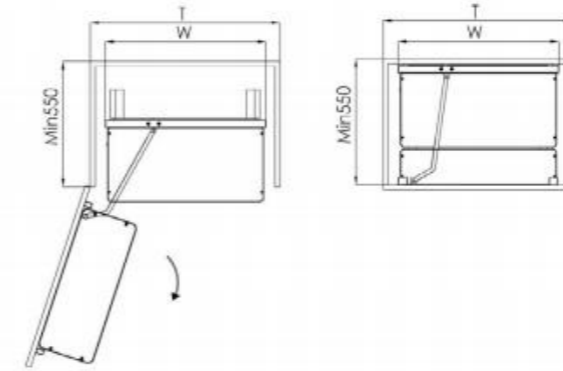

Remarks: All the above products is with Taiwan Repon heavy duty slides

MATTE GREY LINE

Model	Product name	Size: DxWxH mm	Size of the cabinet : mm	Inner size of the cabinet : mm
A661-01M2	Pantry depot(6-shelf)	500x385x(1850-2250)	450	414
A662-01M2	Pantry depot(6-shelf)	500x385x(1650-1950)	450	414
A651-01M2	Pantry depot(5-shelf)	500x385x(1350-1550)	450	414
A652-01M2	Pantry depot(4-shelf)	500x385x(1150-1350)	450	414

MATTE GREY LINE

Model	Product name	Size: DxWxH mm	Size of the cabinet : mm	Inner size of the cabinet : mm
A670M2	Pantry depot(3-shelf)	500x530x(700-1000)	600	564
A671M2	Pantry depot(4-shelf)	500x530x(1150-1350)	600	564
A672M2	Pantry depot(5-shelf)	500x530x(1350-1650)	600	564
A673M2	Pantry depot(6-shelf)	500x530x(1650-1950)	600	564
A674M2	Pantry depot(6-shelf)	500x530x(1850-2250)	600	564

MATTE GREY LINE

Model	Product name	Size: DxWxH mm	Size of the cabinet : mm	Inner size of the cabinet : mm
A6306M2	Pantry depot(6-shelf)	475x250x1770	300	264
A6406M2	Pantry depot(6-shelf)	475x350x1770	400	364
A6456M2	Pantry depot(6-shelf)	475x400x1770	450	414
A6506M2	Pantry depot(6-shelf)	475x450x1770	500	464
A6606M2	Pantry depot(6-shelf)	475x550x1770	600	564

SANDY DARK LINE

Model	Product name	Size: DxWxH mm	Size of the cabinet : mm	Inner size of the cabinet : mm
A661M3	Pantry depot(6-shelf)	530x405x1680	450	414
A662M3	Pantry depot(6-shelf)	530x405x1480	450	414
A663M3	Pantry depot(6-shelf)	530x405x1280	450	414
A664M3	Pantry depot(6-shelf)	530x405x1080	450	414
A671M3	Pantry depot(4-shelf)	530x535x1080	600	564
A672M3	Pantry depot(5-shelf)	530x535x1280	600	564
A673M3	Pantry depot(6-shelf)	530x535x1480	600	564
A674M3	Pantry depot(6-shelf)	530x535x1680	600	564