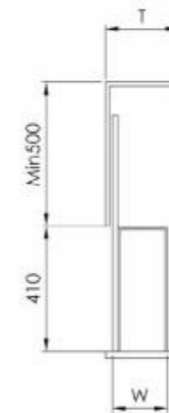

METAL BOX LINE

Model	Product name	Size: DxWxH mm	Size of the cabinet : mm	Inner size of the cabinet : mm
B836	Pull-out Basket	470x564x108	600	564
B837	Pull-out Basket	470x664x108	700	664
B8375	Pull-out Basket	470x714x108	750	714
B838	Pull-out Basket	470x764x108	800	764
B839	Pull-out Basket	470x864x108	900	864

METAL BOX LINE

Model	Product name	Size: DxWxH mm	Size of the cabinet : mm	Inner size of the cabinet : mm
B8316	Bowl & dish pull-out basket	470x564x108	600	564
B8317	Bowl & dish pull-out basket	470x664x108	700	664
B83175	Bowl & dish pull-out basket	470x714x108	750	714
B8318	Bowl & dish pull-out basket	470x764x108	800	764
B8319	Bowl & dish pull-out basket	470x864x108	900	864

METAL BOX LINE

Model	Product name	Size: DxWxH mm	Size of the cabinet : mm	Inner size of the cabinet : mm
C1830T	Multipurpose Drawer basket	460x250x500	300	264
C1840T	Multipurpose Drawer basket	460x350x500	400	364

METAL BOX LINE

Model	Product name	Size: DxWxH mm	Size of the cabinet : mm	Inner size of the cabinet : mm
E515T	Side pull-out basket	470x100x657	150	114
E520T	Side pull-out basket	470x150x657	200	164
E525T	Side pull-out basket	470x200x657	250	214
E530T	Side pull-out basket	470x250x657	300	264
E535T	Side pull-out basket	470x300x657	350	314