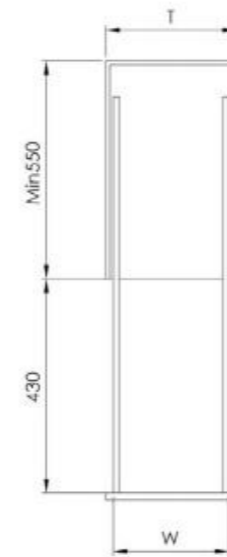

SANDY DARK LINE

Model	Product name	Size: DxWxH mm	Size of the cabinet : mm	Inner size of the cabinet : mm
B2416B	Bowl & dish pull-out basket	460x564x165	600	564
B2417B	Bowl & dish pull-out basket	460x664x165	700	664
B24175B	Bowl & dish pull-out basket	460x714x165	750	714
B2418B	Bowl & dish pull-out basket	460x764x165	800	764
B2419B	Bowl & dish pull-out basket	460x864x165	900	864

SANDY DARK LINE

Model	Product name	Size: DxWxH mm	Size of the cabinet : mm	Inner size of the cabinet : mm
B246B	Pull-out basket	460x564x165	600	564
B247B	Pull-out basket	460x664x165	700	664
B2475B	Pull-out basket	460x714x165	750	714
B248B	Pull-out basket	460x764x165	800	764
B249B	Pull-out basket	460x864x165	900	864

SANDY DARK LINE

Model	Product name	Size: DxWxH mm	Size of the cabinet : mm	Inner size of the cabinet : mm
C1930D	Multipurpose drawer basket	460x253x500	300	264

SANDY DARK LINE

Model	Product name	Size: DxWxH mm	Size of the cabinet : mm	Inner size of the cabinet : mm
C1935D	Multipurpose drawer basket	460x303x500	350	314

SANDY DARK LINE

Model	Product name	Size: DxWxH mm	Size of the cabinet : mm	Inner size of the cabinet : mm
C1940D	Multipurpose drawer basket	460x353x500	400	364

SANDY DARK LINE

Model	Product name	Size: DxWxH mm	Size of the cabinet : mm	Inner size of the cabinet : mm
E321	Side pull-out basket	490x105x535	150	114
E322	Side pull-out basket	490x155x535	200	164