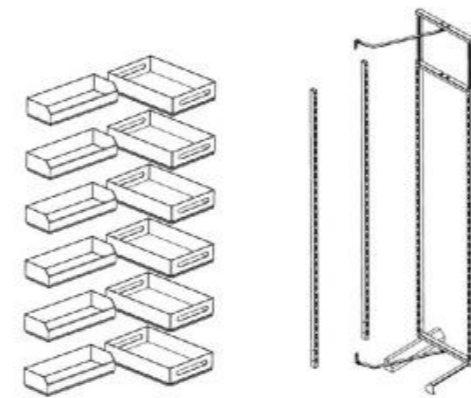

METAL BOX LINE

Model	Product name	Size: DxWxH mm	Size of the cabinet : mm	Inner size of the cabinet : mm
A661-01T	Pantry depot(6-shelf)	500x385x(1850-2250)	450	414
A662-01T	Pantry depot(6-shelf)	500x385x(1650-1950)	450	414
A651-01T	Pantry depot(5-shelf)	500x385x(1350-1550)	450	414
A652-01T	Pantry depot(4-shelf)	500x385x(1150-1350)	450	414