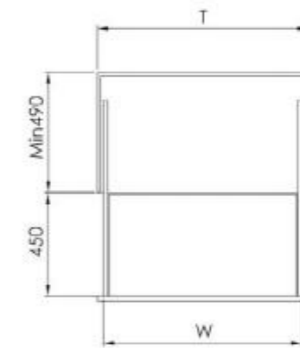

METAL BOX LINE

Model	Product name	Size: DxWxH mm	Size of the cabinet : mm	Inner size of the cabinet : mm
A341AT	Tall larder pull-(4-shelf)	460x250x(1150-1350)	300	264
A341BT	Tall larder pull-(4-shelf)	460x350x(1150-1350)	400	364
A351AT	Tall larder pull-(5-shelf)	460x250x(1500-1800)	300	264
A351BT	Tall larder pull-(5-shelf)	460x350x(1500-1800)	400	364
A361AT	Tall larder pull-(6-shelf)	460x250x(1700-2000)	300	264
A361BT	Tall larder pull-(6-shelf)	460x350x(1700-2000)	400	364
A362AT	Tall larder pull-(6-shelf)	460x250x(1850-2200)	300	264
A362BT	Tall larder pull-(6-shelf)	460x350x(1850-2200)	400	364
A362CT	Tall larder pull-(6-shelf)	460x400x(1850-2200)	450	414

Remarks: All the above products is with Taiwan Repon heavy duty slides

METAL BOX LINE

Model	Product name	Size: DxWxH mm	Size of the cabinet : mm	Inner size of the cabinet : mm
A661-01T	Pantry depot(6-shelf)	500x385x(1850-2250)	450	414
A662-01T	Pantry depot(6-shelf)	500x385x(1650-1950)	450	414
A651-01T	Pantry depot(5-shelf)	500x385x(1350-1550)	450	414
A652-01T	Pantry depot(4-shelf)	500x385x(1150-1350)	450	414

METAL BOX LINE

Model	Product name	Size: DxWxH mm	Size of the cabinet : mm	Inner size of the cabinet : mm
B836	Pull-out Basket	470x564x108	600	564
B837	Pull-out Basket	470x664x108	700	664
B8375	Pull-out Basket	470x714x108	750	714
B838	Pull-out Basket	470x764x108	800	764
B839	Pull-out Basket	470x864x108	900	864

METAL BOX LINE

Model	Product name	Size: DxWxH mm	Size of the cabinet : mm	Inner size of the cabinet : mm
B8316	Bowl & dish pull-out basket	470x564x108	600	564
B8317	Bowl & dish pull-out basket	470x664x108	700	664
B83175	Bowl & dish pull-out basket	470x714x108	750	714
B8318	Bowl & dish pull-out basket	470x764x108	800	764
B8319	Bowl & dish pull-out basket	470x864x108	900	864