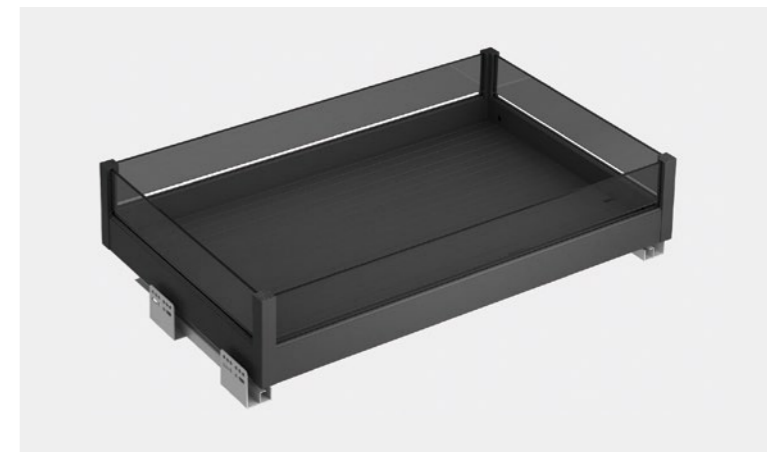

SIZE:W 745mm / H 180mm / D 460mm

FIT : 800mm

MATERIAL:Aluminum / Glasses

WA003A-900

SIZE:W 845mm / H 180mm / D 460mm

FIT : 900mm

MATERIAL:Aluminum / Glasses

Aluminum organizer within kitchen cabinet

WA003P-500

SIZE:W 445mm / H 180mm / D 460mm
 FIT : 500mm
 MATERIAL:Aluminum / Glasses

WA003P-600

SIZE:W 545mm / H 180mm / D 460mm
 FIT : 600mm
 MATERIAL:Aluminum / Glasses

WA003P-700

SIZE:W 645mm / H 180mm / D 460mm
 FIT : 700mm
 MATERIAL:Aluminum / Glasses