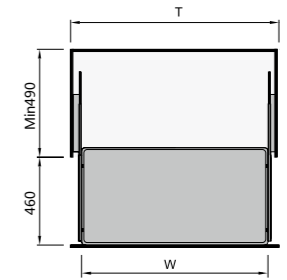

WA026-900

SIZE:W 864mm / H 450mm / D 220mm
FIT : 900mm
MATERIAL:Aluminum / Glasses