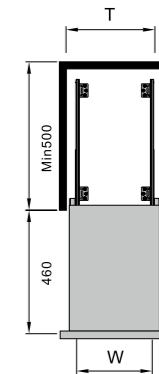

WA016-250 L

SIZE:W 160mm / H 580mm / D 480mm
 FIT : W 250mm / H 550-650mm / D 500mm
 MATERIAL:Aluminum / Glasses

WA016-250 R

SIZE:W 160mm / H 580mm / D 480mm
 FIT : W 250mm / H 550-650mm / D 500mm
 MATERIAL:Aluminum / Glasses

WA017 L
 SIZE: W 900-1000mm / H 620mm / D 520mm
 FIT : W 380-450mm / H 900-1000mm / D 550mm
 MATERIAL: Aluminum / Glasses

WA017 R
 SIZE: W 900-1000mm / H 620mm / D 520mm
 FIT : W 380-450mm / H 900-1000mm / D 550mm
 MATERIAL: Aluminum / Glasses

WA018-600

SIZE:W 560mm / H 560mm / D 280mm
 FIT : W 600mm / H 600mm / D 300mm
 MATERIAL:Aluminum / Glasses

WA018-900

SIZE:W 860mm / H 560mm / D 280mm
 FIT : W 900mm / H 600mm / D 300mm
 MATERIAL:Aluminum / Glasses

WA019-350

SIZE:W 285mm / H 450mm / D 510mm
 FIT : 350mm
 MATERIAL:Aluminum / Glasses

WA019-400

SIZE:W 335mm / H 450mm / D 510mm
 FIT : 400mm
 MATERIAL:Aluminum / Glasses

WA019-450

SIZE:W 385mm / H 450mm / D 510mm
 FIT : 450mm
 MATERIAL:Aluminum / Glasses