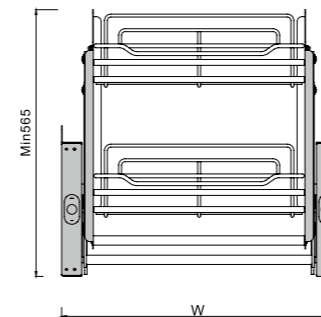

Aluminum organizer within kitchen cabinet

WA016-200 L

SIZE:W 110mm / H 580mm / D 480mm
 FIT : W 200mm / H 550-650mm / D 500mm
 MATERIAL:Aluminum / Glasses

WA016-200 R

SIZE:W 110mm / H 580mm / D 480mm
 FIT : W 200mm / H 550-650mm / D 500mm
 MATERIAL:Aluminum / Glasses

WA016-250 L

SIZE:W 160mm / H 580mm / D 480mm
 FIT : W 250mm / H 550-650mm / D 500mm
 MATERIAL:Aluminum / Glasses

WA016-250 R

SIZE:W 160mm / H 580mm / D 480mm
 FIT : W 250mm / H 550-650mm / D 500mm
 MATERIAL:Aluminum / Glasses

WA017 L
 SIZE: W 900-1000mm / H 620mm / D 520mm
 FIT : W 380-450mm / H 900-1000mm / D 550mm
 MATERIAL: Aluminum / Glasses

WA017 R
 SIZE: W 900-1000mm / H 620mm / D 520mm
 FIT : W 380-450mm / H 900-1000mm / D 550mm
 MATERIAL: Aluminum / Glasses

WA018-600

SIZE:W 560mm / H 560mm / D 280mm
 FIT : W 600mm / H 600mm / D 300mm
 MATERIAL:Aluminum / Glasses

WA018-900

SIZE:W 860mm / H 560mm / D 280mm
 FIT : W 900mm / H 600mm / D 300mm
 MATERIAL:Aluminum / Glasses