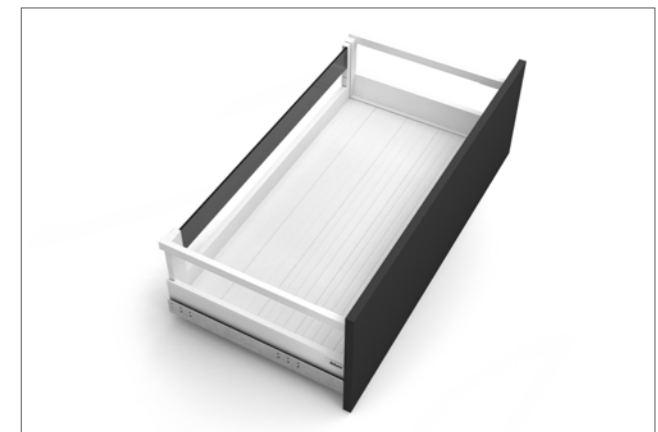

Aluminum organizer within kitchen cabinet

WA027-600

SIZE:W 564mm / H 450mm / D 215mm

FIT : 600mm

MATERIAL:Aluminum / Glasses

WA027-700

SIZE:W 664mm / H 450mm / D 220mm

FIT : 700mm

MATERIAL:Aluminum / Glasses

WA027-750

SIZE:W 714mm / H 450mm / D 220mm

FIT : 750mm

MATERIAL:Aluminum / Glasses

WA027-800

SIZE:W 764mm / H 450mm / D 220mm

FIT : 800mm

MATERIAL:Aluminum / Glasses

WA027-900

SIZE:W 864mm / H 450mm / D 220mm

FIT : 900mm

MATERIAL:Aluminum / Glasses