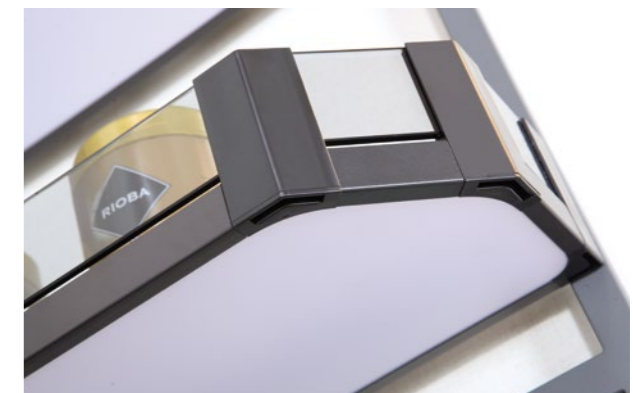

Aluminum organizer within kitchen cabinet

WA013-400-1250

SIZE:W 320mm / H 1250mm / D 540mm
FIT : W 400mm / H 1300-1500mm / D 550mm (4 F)
MATERIAL:Aluminum / Glasses

WA013-400-1750

SIZE:W 320mm / H 1750mm / D 540mm
FIT : W 400mm / H 1800-2000mm / D 550mm (6 F)
MATERIAL:Aluminum / Glasses

WA013-400-1950

SIZE:W 320mm / H 1950mm / D 540mm
FIT : W 400mm / H 2000-2200mm / D 550mm (6 F)
MATERIAL:Aluminum / Glasses

WA013-450-1250

SIZE:W 370mm / H 1250mm / D 540mm
FIT : W 450mm / H 1300-1500mm / D 550mm (4 F)
MATERIAL:Aluminum / Glasses

WA013-450-1480

SIZE:W 370mm / H 1480mm / D 540mm
FIT : W 450mm / H 1500-1800mm / D 550mm (5 F)
MATERIAL:Aluminum / Glasses

WA013-450-1750

SIZE:W 370mm / H 1750mm / D 540mm
FIT : W 450mm / H 1800-2000mm / D 550mm (6 F)
MATERIAL:Aluminum / Glasses

WA013-450-1950

SIZE:W 370mm / H 1950mm / D 540mm
FIT : W 450mm / H 2000-2200mm / D 550mm (6 F)
MATERIAL:Aluminum / Glasses

WA013-600-1250

SIZE:W 520mm / H 1250mm / D 540mm
FIT : W 600mm / H 1300-1500mm / D 550mm (4 F)
MATERIAL:Aluminum / Glasses

WA013-600-1480

SIZE:W 520mm / H 1480mm / D 540mm
FIT : W 600mm / H 1500-1800mm / D 550mm (5 F)
MATERIAL:Aluminum / Glasses

WA013-600-1750

SIZE:W 520mm / H 1750mm / D 540mm
FIT : W 600mm / H 1800-2000mm / D 550mm (6 F)
MATERIAL:Aluminum / Glasses

WA013-600-1950

SIZE:W 520mm / H 1950mm / D 540mm
FIT : W 600mm / H 2000-2200mm / D 550mm (6 F)
MATERIAL:Aluminum / Glasses