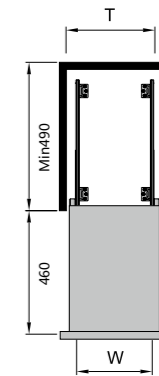

WA001-500

SIZE:W 445mm / H 275mm / D 460mm
 FIT : 500mm
 MATERIAL:Aluminum

WA001-600

SIZE:W 545mm / H 275mm / D 460mm
 FIT : 600mm
 MATERIAL:Aluminum

WA001-700

SIZE:W 645mm / H 275mm / D 460mm
 FIT : 700mm
 MATERIAL:Aluminum

WA001-750

SIZE:W 695mm / H 275mm / D 460mm
 FIT : 750mm
 MATERIAL:Aluminum

WA001-800

SIZE:W 745mm / H 275mm / D 460mm
 FIT : 800mm
 MATERIAL:Aluminum

WA001-900

SIZE:W 845mm / H 275mm / D 460mm
 FIT : 900mm
 MATERIAL:Aluminum

SIZE:W 445mm / H 180mm / D 460mm

FIT : 500mm

MATERIAL:Aluminum / Glasses

WA003A-600

SIZE:W 545mm / H 180mm / D 460mm

FIT : 600mm

MATERIAL:Aluminum / Glasses

WA003A-700

SIZE:W 645mm / H 180mm / D 460mm

FIT : 700mm

MATERIAL:Aluminum / Glasses

WA003A-750

SIZE:W 695mm / H 180mm / D 460mm

FIT : 750mm

MATERIAL:Aluminum / Glasses

WA003A-800