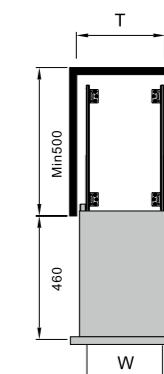

Aluminum organizer within kitchen cabinet

WA019-300

SIZE:W 235mm / H 450mm / D 510mm
FIT : 300mm
MATERIAL:Aluminum / Glasses

WA019-350

SIZE:W 285mm / H 450mm / D 510mm
FIT : 350mm
MATERIAL:Aluminum / Glasses

WA019-400

SIZE:W 335mm / H 450mm / D 510mm
FIT : 400mm
MATERIAL:Aluminum / Glasses

WA019-450

SIZE:W 385mm / H 450mm / D 510mm
FIT : 450mm
MATERIAL:Aluminum / Glasses