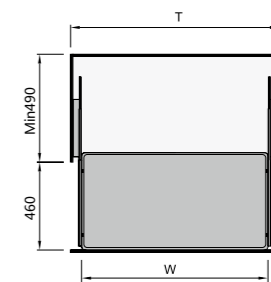

WA001-500

SIZE:W 445mm / H 275mm / D 460mm
 FIT : 500mm
 MATERIAL:Aluminum

WA001-600

SIZE:W 545mm / H 275mm / D 460mm
 FIT : 600mm
 MATERIAL:Aluminum

WA001-700

SIZE:W 645mm / H 275mm / D 460mm
 FIT : 700mm
 MATERIAL:Aluminum

WA001-750

SIZE:W 695mm / H 275mm / D 460mm
 FIT : 750mm
 MATERIAL:Aluminum

WA001-800

SIZE:W 745mm / H 275mm / D 460mm
 FIT : 800mm
 MATERIAL:Aluminum

WA001-900

SIZE:W 845mm / H 275mm / D 460mm
 FIT : 900mm
 MATERIAL:Aluminum

Aluminum organizer within kitchen cabinet

WA002-300
 SIZE:W 245mm / H 570mm / D 460mm
 FIT : 300mm
 MATERIAL:Aluminum

WA002-350
 SIZE:W 295mm / H 570mm / D 460mm
 FIT : 350mm
 MATERIAL:Aluminum

WA002-400
 SIZE:W 345mm / H 570mm / D 460mm
 FIT : 400mm
 MATERIAL:Aluminum

SIZE:W 445mm / H 180mm / D 460mm

FIT : 500mm

MATERIAL:Aluminum / Glasses

WA003A-600

SIZE:W 545mm / H 180mm / D 460mm

FIT : 600mm

MATERIAL:Aluminum / Glasses

WA003A-700