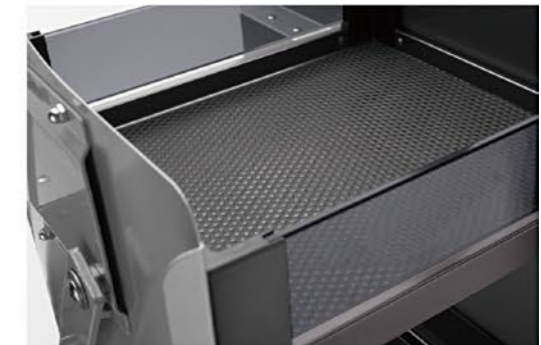

Aluminum organizer within kitchen cabinet

WA018-500

SIZE:W 460mm / H 560mm / D 280mm
FIT : W 500mm / H 600mm / D 300mm
MATERIAL:Aluminum / Glasses

WA018-800

SIZE:W 760mm / H 560mm / D 280mm
FIT : W 800mm / H 600mm / D 300mm
MATERIAL:Aluminum / Glasses

WA018-600

SIZE:W 560mm / H 560mm / D 280mm
FIT : W 600mm / H 600mm / D 300mm
MATERIAL:Aluminum / Glasses

WA018-900

SIZE:W 860mm / H 560mm / D 280mm
FIT : W 900mm / H 600mm / D 300mm
MATERIAL:Aluminum / Glasses

WA018-700

SIZE:W 660mm / H 560mm / D 280mm
FIT : W 700mm / H 600mm / D 300mm
MATERIAL:Aluminum / Glasses