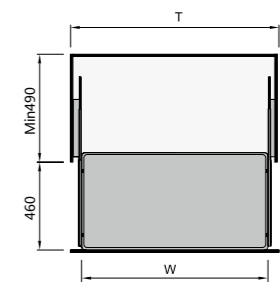

MATERIAL:Aluminum / Glasses

WA022B-720

SIZE:W 665mm / H 160mm / D 460mm

FIT : 720mm

MATERIAL:Aluminum / Glasses

WA022A-750

SIZE:W 695mm / H 160mm / D 460mm

FIT : 750mm

MATERIAL:Aluminum / Glasses

WA022B-750

SIZE:W 695mm / H 160mm / D 460mm

FIT : 750mm

MATERIAL:Aluminum / Glasses

WA022A-800

SIZE:W 745mm / H 160mm / D 460mm

FIT : 800mm

MATERIAL:Aluminum / Glasses

WA022B-800

SIZE:W 745mm / H 160mm / D 460mm

FIT : 800mm

MATERIAL:Aluminum / Glasses

WA022A-900

SIZE:W 845mm / H 160mm / D 460mm

FIT : 900mm

MATERIAL:Aluminum / Glasses

WA022B-900

SIZE:W 845mm / H 160mm / D 460mm

FIT : 900mm

MATERIAL:Aluminum / Glasses

Aluminum organizer within kitchen cabinet

WA023-600

SIZE:W 545mm / H 160mm / D 460mm