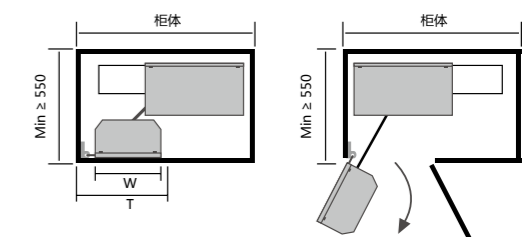

WA010-600-1360

SIZE:W 520mm / H 1360mm / D 500mm
 FIT (W) : 600mm (H) : 1500-1800mm (5 F)
 MATERIAL:Aluminum / Glasses

WA010-600-1660

SIZE:W 520mm / H 1660mm / D 500mm
 FIT (W) : 600mm (H) : 1800-2000mm (6 F)
 MATERIAL:Aluminum / Glasses

WA011-400

SIZE:W 310mm / H 500mm / D 500mm
FIT (W) : 400mm
(H) : 550-700mm
MATERIAL:Aluminum / Glasses

WA011-450

SIZE:W 360mm / H 500mm / D 500mm
FIT (W) : 450mm
(H) : 550-700mm
MATERIAL:Aluminum / Glasses

WA011-600

SIZE:W 520mm / H 500mm / D 500mm
FIT (W) : 600mm
(H) : 550-700mm
MATERIAL:Aluminum / Glasses

转角连动小魔兽 - 连门安装

转角连动小魔兽 - 不连门安装

Aluminum organizer within kitchen cabinet

WA012-400
 SIZE:W 310mm / H 500mm / D 500mm
 FIT : 400mm
 MATERIAL:Aluminum / Glasses

WA012-450
 SIZE:W 360mm / H 500mm / D 500mm
 FIT : 450mm
 MATERIAL:Aluminum / Glasses

WA012-600
 SIZE:W520mm / H 500mm / D 500mm
 FIT : 600mm
 MATERIAL:Aluminum / Glasses

Aluminum organizer within kitchen cabinet