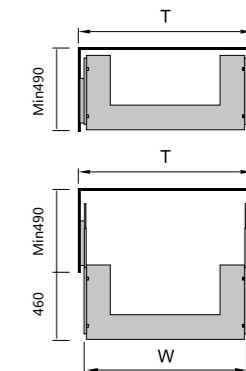

WA005-350

SIZE:W 295mm / H 570mm / D 460mm
 FIT : 350mm
 MATERIAL:Aluminum / Glasses

WA005-400

SIZE:W 345mm / H 570mm / D 460mm
 FIT : 400mm
 MATERIAL:Aluminum / Glasses

WA005-450

SIZE:W 395mm / H 570mm / D 460mm
 FIT : 450mm
 MATERIAL:Aluminum / Glasses

WA005-500

SIZE:W 445mm / H 570mm / D 460mm
 FIT : 500mm
 MATERIAL:Aluminum / Glasses

Aluminum organizer within kitchen cabinet

WA006-200
 SIZE:W 145mm / H 575mm / D 460mm
 FIT : 200mm
 MATERIAL:Aluminum / Glasses

WA006-250
 SIZE:W 195mm / H 575mm / D 460mm
 FIT : 250mm
 MATERIAL:Aluminum / Glasses

Aluminum organizer within kitchen cabinet

WA007-S
 SIZE:W 840mm / H 180mm / D 460mm
 FIT : 900mm
 MATERIAL:Aluminum / Glasses

WA008
 SIZE:W 420mm / H 1860mm / D 500mm
 FIT (W) : 500mm
 (H) : 2000-2200mm (6 F)
 MATERIAL:Aluminum / Glasses

WA008
 SIZE:W 520mm / H 1660mm / D 500mm
 FIT (W) : 600mm
 (H) : 1800-2000mm (6 F)
 MATERIAL:Aluminum / Glasses