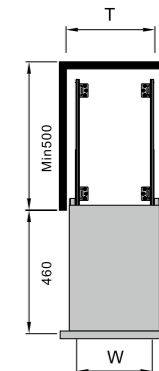

Aluminum organizer within kitchen cabinet

WA021-300

SIZE:W 235mm / H 470mm / D 460mm

FIT : 300mm

MATERIAL:Aluminum / Glasses

WA021-350

SIZE:W 285mm / H 470mm / D 460mm

FIT : 350mm

MATERIAL:Aluminum / Glasses

WA021-400

SIZE:W 335mm / H 470mm / D 460mm

FIT : 400mm

MATERIAL:Aluminum / Glasses