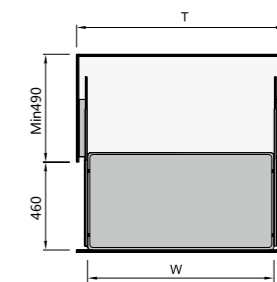

SIZE:W 545mm / H 160mm / D 460mm

FIT : 600mm

MATERIAL:Aluminum / Glasses

WA024-700

SIZE:W 645mm / H 160mm / D 460mm

FIT : 700mm

MATERIAL:Aluminum / Glasses

WA024-720

SIZE:W 665mm / H 160mm / D 460mm

FIT : 720mm

MATERIAL:Aluminum / Glasses

WA024-750

SIZE:W 695mm / H 160mm / D 460mm

FIT : 750mm

MATERIAL:Aluminum / Glasses

WA024-800

SIZE:W 745mm / H 160mm / D 460mm

FIT : 800mm

MATERIAL:Aluminum / Glasses

WA024-900

SIZE:W 845mm / H 160mm / D 460mm

FIT : 900mm

MATERIAL:Aluminum / Glasses

Aluminum organizer within kitchen cabinet

WA025A-600

SIZE:W 564mm / H 450mm / D 215mm
 FIT : 600mm
 MATERIAL:Aluminum / Glasses

WA025B-600

SIZE:W 564mm / H 450mm / D 215mm
 FIT : 600mm
 MATERIAL:Aluminum / Glasses

WA025A-700

SIZE:W 664mm / H 450mm / D 220mm
 FIT : 700mm
 MATERIAL:Aluminum / Glasses