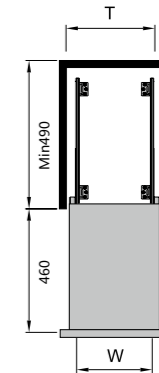

Aluminum organizer within kitchen cabinet

WA006-200
SIZE:W 145mm / H 575mm / D 460mm
FIT : 200mm
MATERIAL:Aluminum / Glasses

WA006-250
SIZE:W 195mm / H 575mm / D 460mm
FIT : 250mm
MATERIAL:Aluminum / Glasses