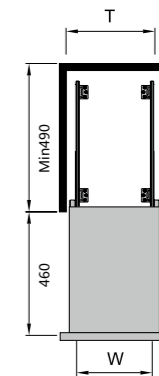

Aluminum organizer within kitchen cabinet

WA005-300

SIZE:W 245mm / H 570mm / D 460mm
FIT : 300mm
MATERIAL:Aluminum / Glasses

WA005-350

SIZE:W 295mm / H 570mm / D 460mm
FIT : 350mm
MATERIAL:Aluminum / Glasses

WA005-400

SIZE:W 345mm / H 570mm / D 460mm
FIT : 400mm
MATERIAL:Aluminum / Glasses

WA005-450

SIZE:W 395mm / H 570mm / D 460mm
FIT : 450mm
MATERIAL:Aluminum / Glasses

WA005-500

SIZE:W 445mm / H 570mm / D 460mm
FIT : 500mm
MATERIAL:Aluminum / Glasses