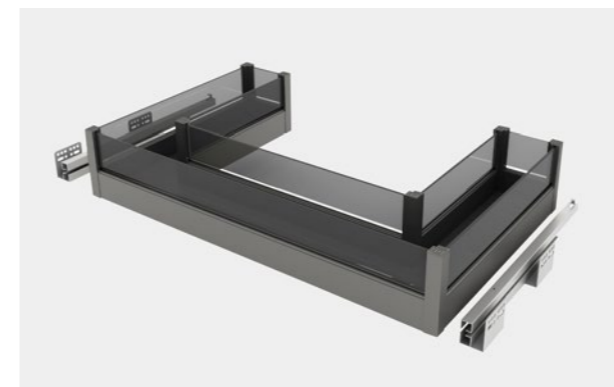

Aluminum organizer within kitchen cabinet

WA007-S
SIZE:W 840mm / H 180mm / D 460mm
FIT : 900mm
MATERIAL:Aluminum / Glasses

WA007-S4
SIZE:W 817mm / H 180mm / D 460mm
FIT : 900mm
MATERIAL:Aluminum / Glasses