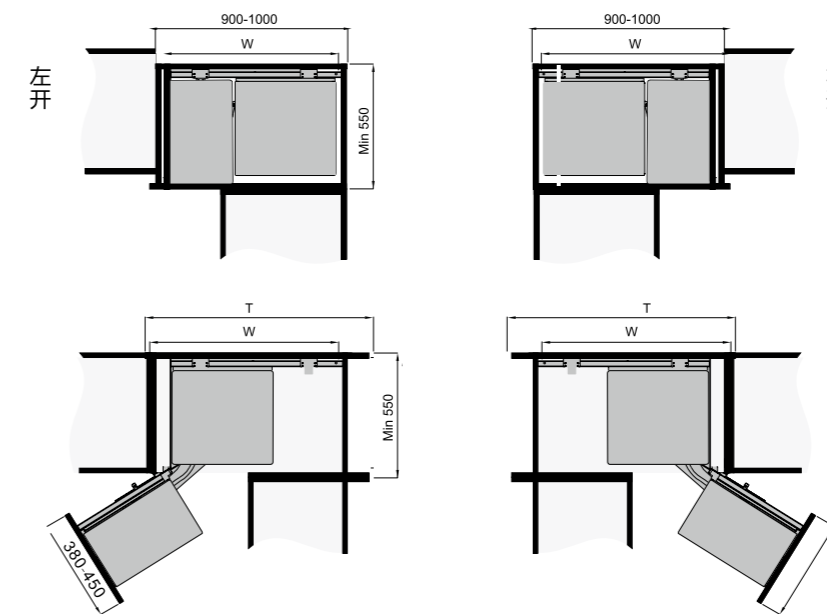

Aluminum organizer within kitchen cabinet

WA017 L
SIZE: W 900-1000mm / H 620mm / D 520mm
FIT : W 380-450mm / H 900-1000mm / D 550mm
MATERIAL: Aluminum / Glasses

WA017 R
SIZE: W 900-1000mm / H 620mm / D 520mm
FIT : W 380-450mm / H 900-1000mm / D 550mm
MATERIAL: Aluminum / Glasses