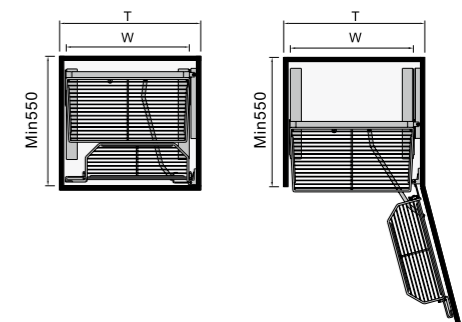

WA014-200-1750(R)
 SIZE:W 120mm / H 1750mm / D 480mm
 FIT : W 200mm / H 1800-2200mm / D 500mm (6 F)
 MATERIAL:Aluminum / Glasses

WA014-250-1750(L)
 SIZE:W 170mm / H 1750mm / D 480mm
 FIT : W 250mm / H 1800-2200mm / D 500mm (6 F)
 MATERIAL:Aluminum / Glasses

WA014-250-1750(R)
 SIZE:W 170mm / H 1750mm / D 480mm
 FIT : W 250mm / H 1800-2200mm / D 500mm (6 F)
 MATERIAL:Aluminum / Glasses

Aluminum organizer within kitchen cabinet

WA015-400

SIZE:W 320mm / H 500mm / D 540mm
 FIT : W 400mm / H 550-650mm / D 550mm
 MATERIAL:Aluminum / Glasses

WA015-450

SIZE:W 370mm / H 500mm / D 540mm
 FIT : W 450mm / H 550-650mm / D 550mm
 MATERIAL:Aluminum / Glasses

WA015-600

SIZE:W 520mm / H 500mm / D 540mm
 FIT : W 600mm / H 550-650mm / D 550mm
 MATERIAL:Aluminum / Glasses

Aluminum organizer within kitchen cabinet

WA016-200 L

SIZE:W 110mm / H 580mm / D 480mm
 FIT : W 200mm / H 550-650mm / D 500mm
 MATERIAL:Aluminum / Glasses

WA016-200 R

SIZE:W 110mm / H 580mm / D 480mm
 FIT : W 200mm / H 550-650mm / D 500mm
 MATERIAL:Aluminum / Glasses