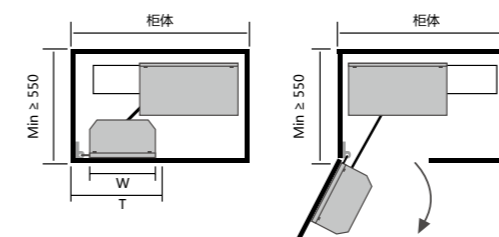

WA010-600-1360

SIZE:W 520mm / H 1360mm / D 500mm
 FIT (W) : 600mm (H) : 1500-1800mm (5 F)
 MATERIAL:Aluminum / Glasses

WA010-600-1660

SIZE:W 520mm / H 1660mm / D 500mm
 FIT (W) : 600mm (H) : 1800-2000mm (6 F)
 MATERIAL:Aluminum / Glasses

WA010-600-1860

SIZE:W 520mm / H 1860mm / D 500mm
 FIT (W) : 600mm (H) : 2000-2200mm (6 F)
 MATERIAL:Aluminum / Glasses

— 450柜体 —

(以上柜体参数仅为示范)
The above cabinet parameters are for reference only.

Aluminum organizer within kitchen cabinet

WA011-400

SIZE:W 310mm / H 500mm / D 500mm
FIT (W) : 400mm
(H) : 550-700mm
MATERIAL:Aluminum / Glasses

WA011-450

SIZE:W 360mm / H 500mm / D 500mm
FIT (W) : 450mm
(H) : 550-700mm
MATERIAL:Aluminum / Glasses

WA011-600

SIZE:W 520mm / H 500mm / D 500mm
FIT (W) : 600mm
(H) : 550-700mm
MATERIAL:Aluminum / Glasses

转角连动小魔兽 - 连门安装

转角连动小魔兽 - 不连门安装

Aluminum organizer within kitchen cabinet

WA012-400
 SIZE:W 310mm / H 500mm / D 500mm
 FIT : 400mm
 MATERIAL:Aluminum / Glasses