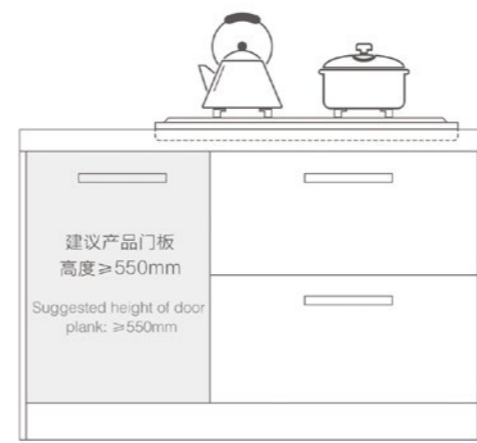

WA010-450-1860

SIZE:W 360mm / H 1860mm / D 500mm
 FIT (W) : 450mm (H) : 2000-2200mm (6 F)
 MATERIAL:Aluminum / Glasses

WA010-600-1160

SIZE:W 520mm / H 1160mm / D 500mm
 FIT (W) : 600mm (H) : 1300-1500mm (4 F)
 MATERIAL:Aluminum / Glasses

WA010-600-1360

SIZE:W 520mm / H 1360mm / D 500mm
 FIT (W) : 600mm (H) : 1500-1800mm (5 F)
 MATERIAL:Aluminum / Glasses

WA010-600-1660

SIZE:W 520mm / H 1660mm / D 500mm
 FIT (W) : 600mm (H) : 1800-2000mm (6 F)
 MATERIAL:Aluminum / Glasses

WA010-600-1860

SIZE:W 520mm / H 1860mm / D 500mm
 FIT (W) : 600mm (H) : 2000-2200mm (6 F)
 MATERIAL:Aluminum / Glasses

— 450柜体 —

(以上柜体参数仅为示范)
The above cabinet parameters are for reference only.

Aluminum organizer within kitchen cabinet