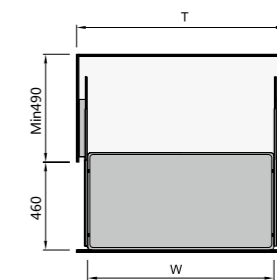

WA004-600

SIZE:W 545mm / H 180mm / D 460mm
 FIT : 600mm
 MATERIAL:Aluminum / Glasses

WA004P-600

SIZE:W 545mm / H 180mm / D 460mm
 FIT : 600mm
 MATERIAL:Aluminum / Glasses

WA004-700

SIZE:W 645mm / H 180mm / D 460mm
 FIT : 700mm
 MATERIAL:Aluminum / Glasses

WA004P-700

SIZE:W 645mm / H 180mm / D 460mm
 FIT : 700mm
 MATERIAL:Aluminum / Glasses

WA004-750

SIZE:W 695mm / H 180mm / D 460mm
 FIT : 750mm
 MATERIAL:Aluminum / Glasses

WA004P-750

SIZE:W 695mm / H 180mm / D 460mm
 FIT : 750mm
 MATERIAL:Aluminum / Glasses

WA004-800

SIZE:W 745mm / H 180mm / D 460mm
 FIT : 800mm
 MATERIAL:Aluminum / Glasses

WA004P-800

SIZE:W 745mm / H 180mm / D 460mm
 FIT : 800mm
 MATERIAL:Aluminum / Glasses

WA004-900

SIZE:W 845mm / H 180mm / D 460mm
 FIT : 900mm
 MATERIAL:Aluminum / Glasses

WA004P-900

SIZE:W 845mm / H 180mm / D 460mm
 FIT : 900mm
 MATERIAL:Aluminum / Glasses

Aluminum organizer within kitchen cabinet

WA005-300

SIZE:W 245mm / H 570mm / D 460mm
 FIT : 300mm
 MATERIAL:Aluminum / Glasses