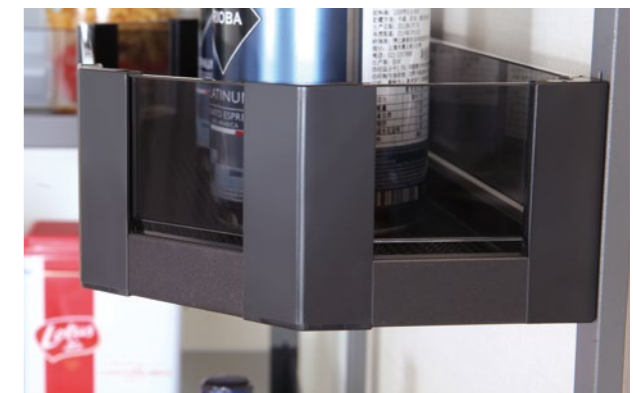

Aluminum organizer within kitchen cabinet

WA013-400-1250

SIZE:W 320mm / H 1250mm / D 540mm
FIT : W 400mm / H 1300-1500mm / D 550mm (4 F)
MATERIAL:Aluminum / Glasses

WA013-400-1750

SIZE:W 320mm / H 1750mm / D 540mm
FIT : W 400mm / H 1800-2000mm / D 550mm (6 F)
MATERIAL:Aluminum / Glasses

WA013-400-1950

SIZE:W 320mm / H 1950mm / D 540mm
FIT : W 400mm / H 2000-2200mm / D 550mm (6 F)
MATERIAL:Aluminum / Glasses

WA013-450-1250

SIZE:W 370mm / H 1250mm / D 540mm
FIT : W 450mm / H 1300-1500mm / D 550mm (4 F)
MATERIAL:Aluminum / Glasses

WA013-450-1480

SIZE:W 370mm / H 1480mm / D 540mm
FIT : W 450mm / H 1500-1800mm / D 550mm (5 F)
MATERIAL:Aluminum / Glasses

WA013-450-1750

SIZE:W 370mm / H 1750mm / D 540mm
FIT : W 450mm / H 1800-2000mm / D 550mm (6 F)
MATERIAL:Aluminum / Glasses

WA013-450-1950

SIZE:W 370mm / H 1950mm / D 540mm
FIT : W 450mm / H 2000-2200mm / D 550mm (6 F)
MATERIAL:Aluminum / Glasses

WA013-600-1250

SIZE:W 520mm / H 1250mm / D 540mm
FIT : W 600mm / H 1300-1500mm / D 550mm (4 F)
MATERIAL:Aluminum / Glasses

WA013-600-1480

SIZE:W 520mm / H 1480mm / D 540mm
FIT : W 600mm / H 1500-1800mm / D 550mm (5 F)
MATERIAL:Aluminum / Glasses

WA013-600-1750

SIZE:W 520mm / H 1750mm / D 540mm
FIT : W 600mm / H 1800-2000mm / D 550mm (6 F)
MATERIAL:Aluminum / Glasses

WA013-600-1950

SIZE:W 520mm / H 1950mm / D 540mm
FIT : W 600mm / H 2000-2200mm / D 550mm (6 F)
MATERIAL:Aluminum / Glasses