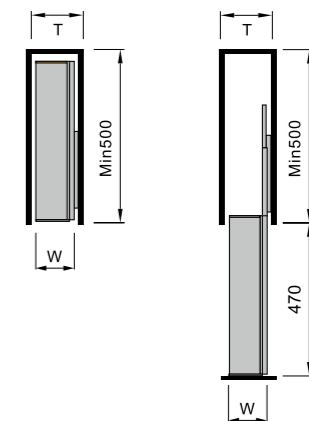

WA009-150-4 R

SIZE:W 102mm / H 1140mm / D 470mm
 FIT (W) : 150mm
 (H) : 1300-1500mm (4 F)
 MATERIAL:Aluminum / Glasses

WA009-150-6 L

SIZE:W 102mm / H 1765mm / D 470mm
 FIT (W) : 150mm
 (H) : 1800-2000mm (4+2 F)
 MATERIAL:Aluminum / Glasses

WA009-150-6 R

SIZE:W 102mm / H 1765mm / D 470mm
 FIT (W) : 150mm
 (H) : 1800-2000mm (4+2 F)
 MATERIAL:Aluminum / Glasses

WA009-200-4 L

SIZE:W 138mm / H 1140mm / D 470mm
 FIT (W) : 200mm
 (H) : 1300-1500mm (4 F)
 MATERIAL:Aluminum / Glasses

WA009-200-4 R

SIZE:W 138mm / H 1140mm / D 470mm
 FIT (W) : 200mm
 (H) : 1300-1500mm (4 F)
 MATERIAL:Aluminum / Glasses

WA009-200-6 L

SIZE:W 138mm / H 1765mm / D 470mm
 FIT (W) : 200mm
 (H) : 1800-2000mm (4+2 F)
 MATERIAL:Aluminum / Glasses

WA009-200-6 R

SIZE:W 138mm / H 1765mm / D 470mm
 FIT (W) : 200mm
 (H) : 1800-2000mm (4+2 F)
 MATERIAL:Aluminum / Glasses

Aluminum organizer within kitchen cabinet

WA010-400-1160

SIZE:W 310mm / H 1160mm / D 500mm
 FIT (W) : 400mm (H) : 1300-1500mm (4 F)
 MATERIAL:Aluminum / Glasses