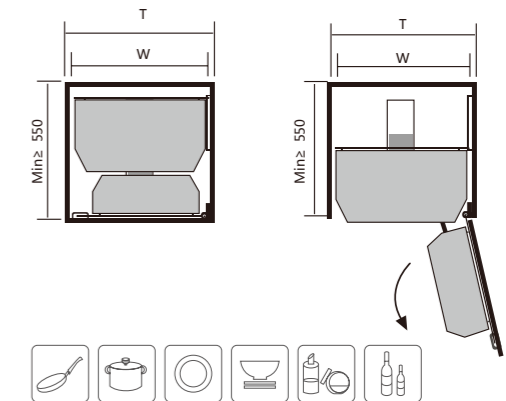

WA010-450-1860

SIZE:W 360mm / H 1860mm / D 500mm
 FIT (W) : 450mm (H) : 2000-2200mm (6 F)
 MATERIAL:Aluminum / Glasses

WA010-600-1160

SIZE:W 520mm / H 1160mm / D 500mm
 FIT (W) : 600mm (H) : 1300-1500mm (4 F)
 MATERIAL:Aluminum / Glasses

WA010-600-1360

SIZE:W 520mm / H 1360mm / D 500mm
 FIT (W) : 600mm (H) : 1500-1800mm (5 F)
 MATERIAL:Aluminum / Glasses

WA010-600-1660

SIZE:W 520mm / H 1660mm / D 500mm
 FIT (W) : 600mm (H) : 1800-2000mm (6 F)
 MATERIAL:Aluminum / Glasses

WA010-600-1860

SIZE:W 520mm / H 1860mm / D 500mm
 FIT (W) : 600mm (H) : 2000-2200mm (6 F)
 MATERIAL:Aluminum / Glasses

— 450柜体 —

(以上柜体参数仅为示范)
The above cabinet parameters are for reference only.

Aluminum organizer within kitchen cabinet

WA011-400

SIZE:W 310mm / H 500mm / D 500mm
FIT (W) : 400mm
(H) : 550-700mm
MATERIAL:Aluminum / Glasses

WA011-450

SIZE:W 360mm / H 500mm / D 500mm
FIT (W) : 450mm
(H) : 550-700mm
MATERIAL:Aluminum / Glasses