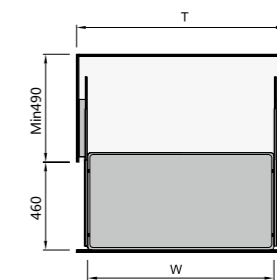

MATERIAL:Aluminum / Glasses

WA022B-750

SIZE:W 695mm / H 160mm / D 460mm

FIT : 750mm

MATERIAL:Aluminum / Glasses

WA022A-800

SIZE:W 745mm / H 160mm / D 460mm

FIT : 800mm

FIT : 720mm

MATERIAL:Aluminum / Glasses

WA023-750

SIZE:W 695mm / H 160mm / D 460mm

FIT : 750mm

MATERIAL:Aluminum / Glasses

WA023-800

SIZE:W 745mm / H 160mm / D 460mm

FIT : 800mm

MATERIAL:Aluminum / Glasses

WA023-900

SIZE:W 845mm / H 160mm / D 460mm

FIT : 900mm

MATERIAL:Aluminum / Glasses

Aluminum organizer within kitchen cabinet

WA024-600

SIZE:W 545mm / H 160mm / D 460mm

FIT : 600mm

MATERIAL:Aluminum / Glasses

WA024-700

SIZE:W 645mm / H 160mm / D 460mm

FIT : 700mm

MATERIAL:Aluminum / Glasses

WA024-720