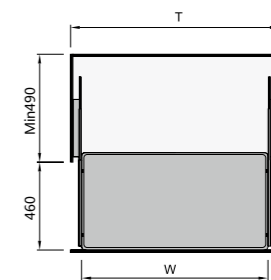

WA025B-900

SIZE:W 864mm / H 450mm / D 220mm
FIT : 900mm
MATERIAL:Aluminum / Glasses