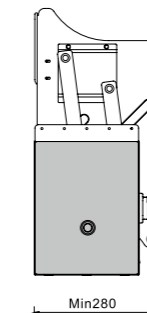

WA016-250 L

SIZE:W 160mm / H 580mm / D 480mm
 FIT : W 250mm / H 550-650mm / D 500mm
 MATERIAL:Aluminum / Glasses

WA016-250 R

SIZE:W 160mm / H 580mm / D 480mm
 FIT : W 250mm / H 550-650mm / D 500mm
 MATERIAL:Aluminum / Glasses

WA017 L
 SIZE: W 900-1000mm / H 620mm / D 520mm
 FIT : W 380-450mm / H 900-1000mm / D 550mm
 MATERIAL: Aluminum / Glasses

WA017 R
 SIZE: W 900-1000mm / H 620mm / D 520mm
 FIT : W 380-450mm / H 900-1000mm / D 550mm
 MATERIAL: Aluminum / Glasses