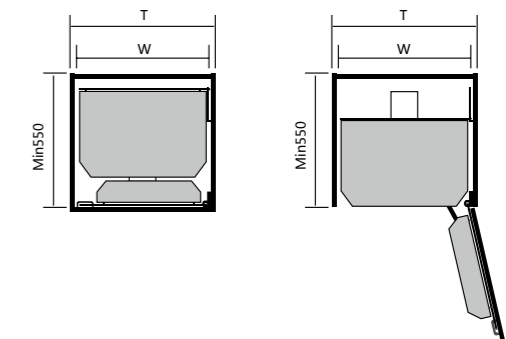

WA013-450-1950

SIZE:W 370mm / H 1950mm / D 540mm
 FIT : W 450mm / H 2000-2200mm / D 550mm (6 F)
 MATERIAL:Aluminum / Glasses

WA013-600-1250

SIZE:W 520mm / H 1250mm / D 540mm
 FIT : W 600mm / H 1300-1500mm / D 550mm (4 F)
 MATERIAL:Aluminum / Glasses

WA013-600-1480

SIZE:W 520mm / H 1480mm / D 540mm
 FIT : W 600mm / H 1500-1800mm / D 550mm (5 F)
 MATERIAL:Aluminum / Glasses

WA013-600-1750

SIZE:W 520mm / H 1750mm / D 540mm
 FIT : W 600mm / H 1800-2000mm / D 550mm (6 F)
 MATERIAL:Aluminum / Glasses

WA013-600-1950

SIZE:W 520mm / H 1950mm / D 540mm
 FIT : W 600mm / H 2000-2200mm / D 550mm (6 F)
 MATERIAL:Aluminum / Glasses

Aluminum organizer within kitchen cabinet

WA014-200-1750(L)
 SIZE:W 120mm / H 1750mm / D 480mm
 FIT : W 200mm / H 1800-2200mm / D 500mm (6 F)
 MATERIAL:Aluminum / Glasses

WA014-200-1750(R)
 SIZE:W 120mm / H 1750mm / D 480mm
 FIT : W 200mm / H 1800-2200mm / D 500mm (6 F)
 MATERIAL:Aluminum / Glasses

WA014-250-1750(L)
 SIZE:W 170mm / H 1750mm / D 480mm
 FIT : W 250mm / H 1800-2200mm / D 500mm (6 F)
 MATERIAL:Aluminum / Glasses