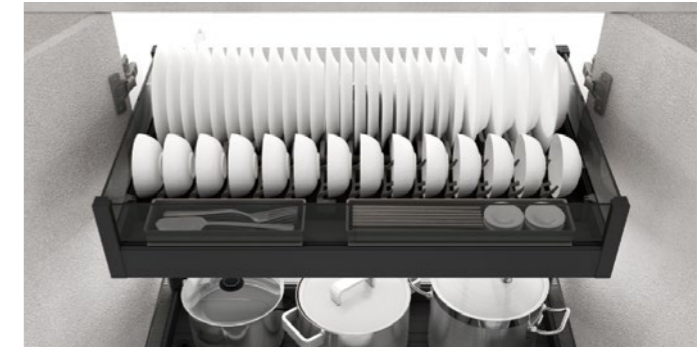

WA003P-750

SIZE:W 695mm / H 180mm / D 460mm
 FIT : 750mm
 MATERIAL:Aluminum / Glasses

WA003P-800

SIZE:W 745mm / H 180mm / D 460mm
 FIT : 800mm
 MATERIAL:Aluminum / Glasses

WA003P-900

SIZE:W 845mm / H 180mm / D 460mm
 FIT : 900mm
 MATERIAL:Aluminum / Glasses