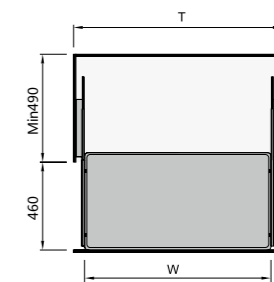

SIZE:W 645mm / H 180mm / D 460mm

FIT : 700mm

MATERIAL:Aluminum / Glasses

WA003A-750

SIZE:W 695mm / H 180mm / D 460mm

FIT : 750mm

MATERIAL:Aluminum / Glasses

WA003A-800

SIZE:W 745mm / H 180mm / D 460mm

FIT : 800mm

MATERIAL:Aluminum / Glasses

WA003A-900

SIZE:W 845mm / H 180mm / D 460mm

FIT : 900mm

MATERIAL:Aluminum / Glasses

Aluminum organizer within kitchen cabinet

WA003P-500

SIZE:W 445mm / H 180mm / D 460mm
 FIT : 500mm
 MATERIAL:Aluminum / Glasses

WA003P-600

SIZE:W 545mm / H 180mm / D 460mm
 FIT : 600mm
 MATERIAL:Aluminum / Glasses

WA003P-700

SIZE:W 645mm / H 180mm / D 460mm
 FIT : 700mm
 MATERIAL:Aluminum / Glasses

WA003P-750

SIZE:W 695mm / H 180mm / D 460mm
 FIT : 750mm
 MATERIAL:Aluminum / Glasses

WA003P-800

SIZE:W 745mm / H 180mm / D 460mm
 FIT : 800mm
 MATERIAL:Aluminum / Glasses

WA003P-900

SIZE:W 845mm / H 180mm / D 460mm
 FIT : 900mm
 MATERIAL:Aluminum / Glasses