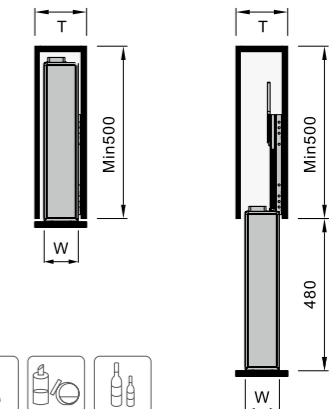

WA014-200-1750(R)
 SIZE:W 120mm / H 1750mm / D 480mm
 FIT : W 200mm / H 1800-2200mm / D 500mm (6 F)
 MATERIAL:Aluminum / Glasses

WA014-250-1750(L)
 SIZE:W 170mm / H 1750mm / D 480mm
 FIT : W 250mm / H 1800-2200mm / D 500mm (6 F)
 MATERIAL:Aluminum / Glasses

WA015-450

SIZE:W 370mm / H 500mm / D 540mm
 FIT : W 450mm / H 550-650mm / D 550mm
 MATERIAL:Aluminum / Glasses

WA015-600

SIZE:W 520mm / H 500mm / D 540mm
 FIT : W 600mm / H 550-650mm / D 550mm
 MATERIAL:Aluminum / Glasses

Aluminum organizer within kitchen cabinet

WA016-200 L

SIZE:W 110mm / H 580mm / D 480mm
 FIT : W 200mm / H 550-650mm / D 500mm
 MATERIAL:Aluminum / Glasses

WA016-200 R

SIZE:W 110mm / H 580mm / D 480mm
 FIT : W 200mm / H 550-650mm / D 500mm
 MATERIAL:Aluminum / Glasses

WA016-250 L

SIZE:W 160mm / H 580mm / D 480mm
 FIT : W 250mm / H 550-650mm / D 500mm
 MATERIAL:Aluminum / Glasses

WA016-250 R

SIZE:W 160mm / H 580mm / D 480mm
 FIT : W 250mm / H 550-650mm / D 500mm
 MATERIAL:Aluminum / Glasses