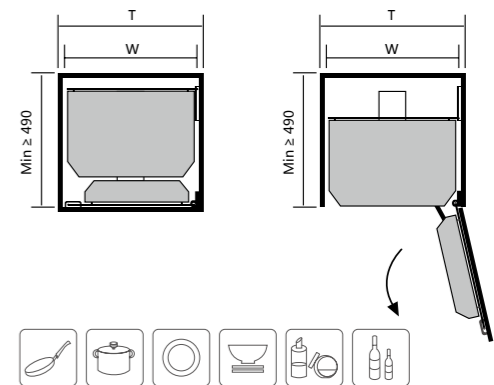

WA006-250
 SIZE:W 195mm / H 575mm / D 460mm
 FIT : 250mm
 MATERIAL:Aluminum / Glasses

Aluminum organizer within kitchen cabinet

WA007-S
 SIZE:W 840mm / H 180mm / D 460mm
 FIT : 900mm
 MATERIAL:Aluminum / Glasses

WA007-S4
 SIZE:W 817mm / H 180mm / D 460mm
 FIT : 900mm
 MATERIAL:Aluminum / Glasses

Aluminum organizer within kitchen cabinet

WA008
 SIZE:W 420mm / H 1660mm / D 500mm
 FIT (W) : 500mm
 (H) : 1800-2000mm (6 F)
 MATERIAL:Aluminum / Glasses

WA008
 SIZE:W 420mm / H 1860mm / D 500mm
 FIT (W) : 500mm
 (H) : 2000-2200mm (6 F)
 MATERIAL:Aluminum / Glasses

WA008
 SIZE:W 520mm / H 1660mm / D 500mm
 FIT (W) : 600mm
 (H) : 1800-2000mm (6 F)
 MATERIAL:Aluminum / Glasses

WA008
 SIZE:W 520mm / H 1860mm / D 500mm
 FIT (W) : 600mm
 (H) : 2000-2200mm (6 F)
 MATERIAL:Aluminum / Glasses

Aluminum organizer within kitchen cabinet

WA009-150-4 L

SIZE:W 102mm / H 1140mm / D 470mm
 FIT (W) : 150mm
 (H) : 1300-1500mm (4 F)
 MATERIAL:Aluminum / Glasses