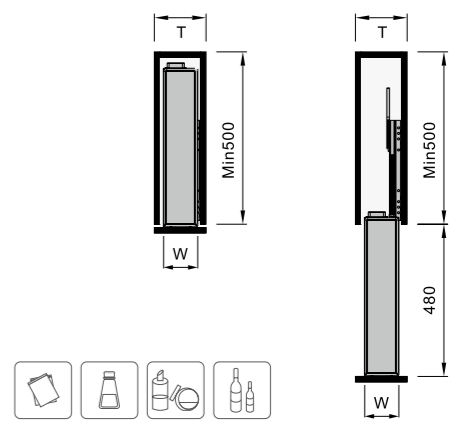

WA013-450-1950

SIZE:W 370mm / H 1950mm / D 540mm
 FIT : W 450mm / H 2000-2200mm / D 550mm (6 F)
 MATERIAL:Aluminum / Glasses

WA013-600-1250

SIZE:W 520mm / H 1250mm / D 540mm
 FIT : W 600mm / H 1300-1500mm / D 550mm (4 F)
 MATERIAL:Aluminum / Glasses

WA013-600-1480

SIZE:W 520mm / H 1480mm / D 540mm
 FIT : W 600mm / H 1500-1800mm / D 550mm (5 F)
 MATERIAL:Aluminum / Glasses

WA013-600-1750

SIZE:W 520mm / H 1750mm / D 540mm
 FIT : W 600mm / H 1800-2000mm / D 550mm (6 F)
 MATERIAL:Aluminum / Glasses

WA013-600-1950

SIZE:W 520mm / H 1950mm / D 540mm
 FIT : W 600mm / H 2000-2200mm / D 550mm (6 F)
 MATERIAL:Aluminum / Glasses

Aluminum organizer within kitchen cabinet

WA014-200-1750(L)
 SIZE:W 120mm / H 1750mm / D 480mm
 FIT : W 200mm / H 1800-2200mm / D 500mm (6 F)
 MATERIAL:Aluminum / Glasses

WA014-200-1750(R)
 SIZE:W 120mm / H 1750mm / D 480mm
 FIT : W 200mm / H 1800-2200mm / D 500mm (6 F)
 MATERIAL:Aluminum / Glasses

WA014-250-1750(L)
 SIZE:W 170mm / H 1750mm / D 480mm
 FIT : W 250mm / H 1800-2200mm / D 500mm (6 F)
 MATERIAL:Aluminum / Glasses