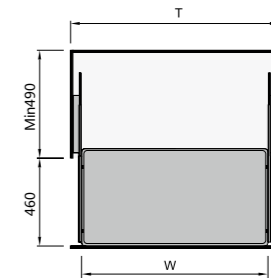

WA003P-500

SIZE:W 445mm / H 180mm / D 460mm
 FIT : 500mm
 MATERIAL:Aluminum / Glasses

WA003P-600

SIZE:W 545mm / H 180mm / D 460mm
 FIT : 600mm
 MATERIAL:Aluminum / Glasses

WA003P-700

SIZE:W 645mm / H 180mm / D 460mm
 FIT : 700mm
 MATERIAL:Aluminum / Glasses

WA003P-750

SIZE:W 695mm / H 180mm / D 460mm
 FIT : 750mm
 MATERIAL:Aluminum / Glasses

WA003P-800

SIZE:W 745mm / H 180mm / D 460mm
 FIT : 800mm
 MATERIAL:Aluminum / Glasses

WA003P-900

SIZE:W 845mm / H 180mm / D 460mm
 FIT : 900mm
 MATERIAL:Aluminum / Glasses

Aluminum organizer within kitchen cabinet

WA004-500

SIZE:W 445mm / H 180mm / D 460mm
 FIT : 500mm
 MATERIAL:Aluminum / Glasses

WA004P-500

SIZE:W 445mm / H 180mm / D 460mm
 FIT : 500mm
 MATERIAL:Aluminum / Glasses

WA004-600

SIZE:W 545mm / H 180mm / D 460mm
 FIT : 600mm
 MATERIAL:Aluminum / Glasses

WA004P-600

SIZE:W 545mm / H 180mm / D 460mm
 FIT : 600mm
 MATERIAL:Aluminum / Glasses

WA004-700

SIZE:W 645mm / H 180mm / D 460mm
 FIT : 700mm
 MATERIAL:Aluminum / Glasses