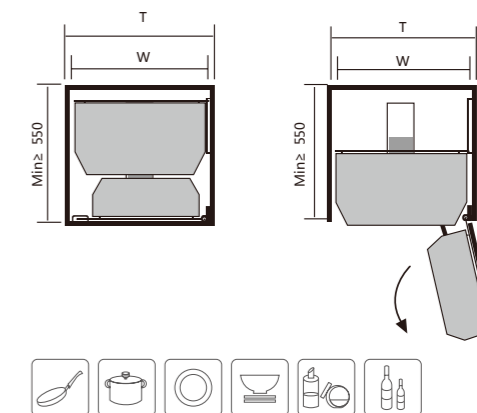

WA010-600-1360

SIZE:W 520mm / H 1360mm / D 500mm
 FIT (W) : 600mm (H) : 1500-1800mm (5 F)
 MATERIAL:Aluminum / Glasses

WA010-600-1660

SIZE:W 520mm / H 1660mm / D 500mm
 FIT (W) : 600mm (H) : 1800-2000mm (6 F)
 MATERIAL:Aluminum / Glasses

WA010-600-1860

SIZE:W 520mm / H 1860mm / D 500mm
 FIT (W) : 600mm (H) : 2000-2200mm (6 F)
 MATERIAL:Aluminum / Glasses

— 450柜体 —

(以上柜体参数仅为示范)
The above cabinet parameters are for reference only.

Aluminum organizer within kitchen cabinet

WA011-400

SIZE:W 310mm / H 500mm / D 500mm
FIT (W) : 400mm
(H) : 550-700mm
MATERIAL:Aluminum / Glasses

WA011-450

SIZE:W 360mm / H 500mm / D 500mm
FIT (W) : 450mm
(H) : 550-700mm
MATERIAL:Aluminum / Glasses

WA011-600

SIZE:W 520mm / H 500mm / D 500mm
FIT (W) : 600mm
(H) : 550-700mm
MATERIAL:Aluminum / Glasses

转角连动小魔兽 - 连门安装

转角连动小魔兽 - 不连门安装

Aluminum organizer within kitchen cabinet

WA012-400
 SIZE:W 310mm / H 500mm / D 500mm
 FIT : 400mm
 MATERIAL:Aluminum / Glasses