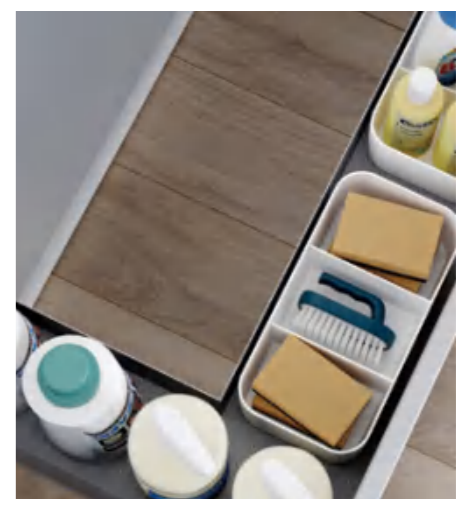

Wooden finishing Line(Under The Sink Drawer)

Item No.	WxDxH	Cabinet	Accessories
WL27-1000	964x460x122mm	1000	Storage Box x2
WL27-900	864x460x122mm	900	Storage Box x2
WL27-800	764x460x122mm	800	Storage Box x2