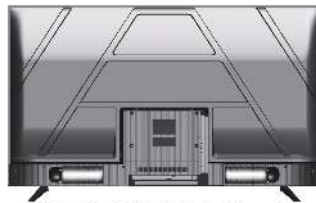

(39.5"~85" T3 Back Cover)

PRODUCT FEATURES

Temper
Glass

2K/4K
Display

Metal
Back Cover

Streamlined
Design

Low cost of
Reassembly