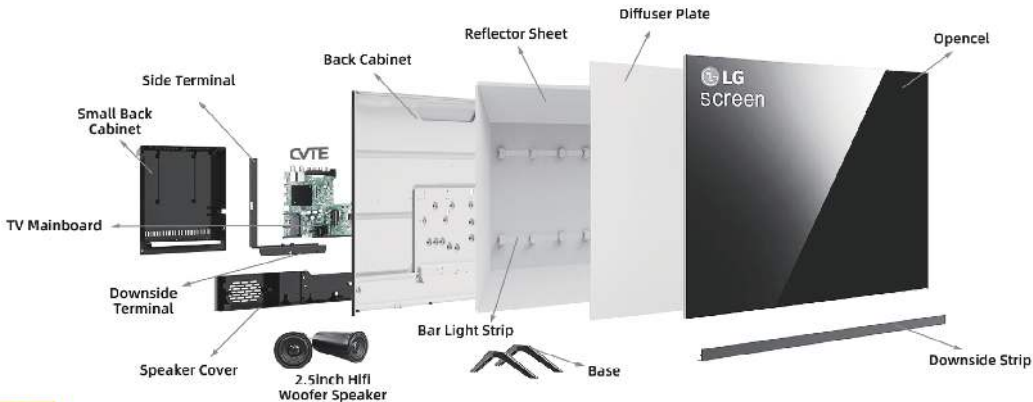

Size	Model	Optional Speaker Cover	Carton Dimension (mm)	40HQ	40GP	20GP	
50"	50T2	3inch Box speaker	1155*97*717	904	808	392	
	50T5	3inch Box speaker	1175*97*727	876	786	347	
	50M1 50M1-A	5090 Speaker& Back Cover	1180*128*720	630	570	250	
	50M3	2inch Speaker&Back Cover	1180*128*720	630	570	250	
55"	55T1	5090 Speaker Cover	1272*97*757	771	690	321	
		2.5inch HiFi Woofer Speaker Cover	1272*127*757	576	495	231	
	55T3	5090 Speaker Cover	1292*97*767	738	657	306	
		2.5inch HiFi Woofer Speaker Cover	1292*127*767	546	492	228	
	55T2	3inch Box speaker	1272*97*784	735	663	309	
55"	55T5	3inch Box speaker	1292*97*794	726	630	292	
	55M1 55M1-A	5090 Speaker& Back Cover	1295*128*780	530	489	228	
	55M3	2inch Speaker&Back Cover	1295*128*780	530	489	228	
65"	65T1	5090 Speaker Cover	1504*101*884	522	423	197	
		2.5inch HiFi Woofer Speaker Cover	1504*129*884	408	332	154	
		5090 Speaker Cover	1524*101*894	470	420	200	
	65T3	2.5inch HiFi Woofer Speaker Cover	1524*129*894	360	330	155	
		65T2	3inch Box speaker	1504*101*911	468	423	197
65"	65T5	3inch Box speaker	1524*101*921	464	421	197	
	75T1 75T3		1800*190*1075	150	150	70	
	75T2 75T5		1800*190*1075	150	150	70	
	85"	85T1 85T3		2150*205*1255	120	120	60
85T2 85T5			2150*205*1255	120	120	60